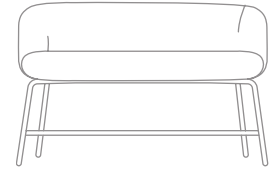

Hightower

The Nest Chair and Sofa are versatile and inviting seating options that provide a comfortable place to collaborate. Available in 3 different heights, this seating collection can adapt to any space and increase visual interest and user engagement. Complete with powder coated steel legs, the Nest Chair and Sofa are well-suited for corporate and hospitality environments.

MODELS:

Low Chair

GZ6300

W: 23.5"
D: 23"
H: 30"
SH: 19.25"

Low Sofa

GZ6400

W: 52"
D: 23"
H: 30"
SH: 19.25"

High Chair - Counter

GZ6375

W: 23.5"
D: 23"
H: 37"
SH: 25.6"

High Sofa - Counter

GZ6475

W: 52"
D: 23"
H: 37"
SH: 25.6"

High Chair - Bar

GZ6800

W: 23.5"
D: 23"
H: 42"
SH: 30.75"

High Sofa - Bar

GZ6900

W: 52"
D: 23"
H: 42"
SH: 30.75"

FINISHES:

Base Option

Black Powder
Coated Tubular
Steel

service@hightoweraccess.com
(+1) 816.286.1051

hightoweraccess.com
@hightowergroup