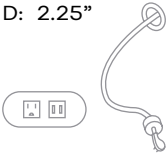

MODELS:

Retractable power module is an optional add-on with an associated up-charge. Visit our website for more information.

Small Pill Bench

BR3600

W: 15"
H: 16"
L: 27.5"

Medium Pill Bench

BR3700

W: 15"
H: 16"
L: 55"

Large Pill Bench

BR3800

W: 15"
H: 16"
L: 79"

X-Large Round Table

BR3500

DIA: 37.5"
H: 16"

Power Addition with Retractable Cord

PWR3001

W: 5.75"
D: 2.25"

FINISHES:

Top Options

White

Ash

Walnut

Power Face Plate Options with Matching Exit Grommet for Retractable Cord

White Gloss