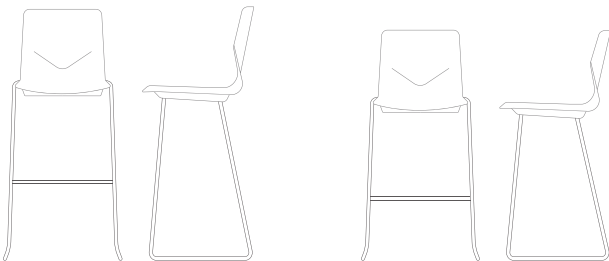

Hightower™

**FourSure® High**

The nearly indestructible polypropylene seat of the roomy, beautifully curved FourSure® shell is also available in both bar and counter height options. Specify FourSure® High in any of our 7 Polypropylene shell colors and in chrome or 9 powder coated color bases. These statement-making stools are also available with a seat pad or interior upholstery.

**MODELS:**

Additional models available on our website.

**FourSure®105  
Barstool**

FE23900

W: 20.65"  
D: 21.65"  
H: 44.1"  
SH: 28.9"

**FourSure®90  
Counter Stool**

FE23800

W: 20.65"  
D: 21.65"  
H: 39.75"  
SH: 24.6"