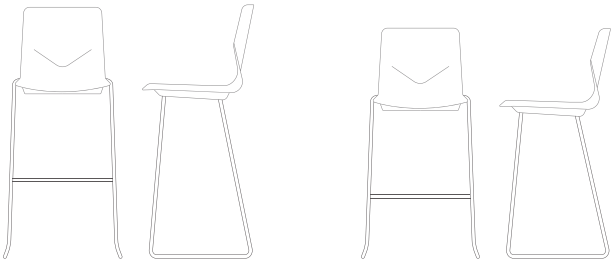

Hightower®

FourSure® High

The nearly indestructible polypropylene seat of the roomy, beautifully curved FourSure® shell is also available in both bar and counter height options. Specify FourSure® High in any of our 13 Polypropylene shell colors and in chrome or 13 powder coated color bases. These statement-making stools are also available with a seat pad or interior upholstery.

MODELS:

Additional models available on our website.

**FourSure®105
Barstool**

FE23900

W: 20.65"
D: 21.65"
H: 44.1"
SH: 28.9"

**FourSure®90
Counter Stool**

FE23800

W: 20.65"
D: 21.65"
H: 39.75"
SH: 24.6"

FINISHES:

Polypropylene Seat Options

Base Options