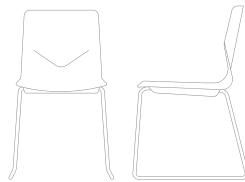

FourSure®

FourSure® has the durable shell users have loved for years in the FourCast®2, but with a bit more seat room plus soft, organic curves. FourSure is the perfect choice for workspace, meeting, lecture and dining areas with its superior lumbar support thanks to the recognizable “V” back. Endless combinations perfectly align with your specific interior design goals. Available in 13 Polypropylene options, fully upholstered, or upholstered seat pads. Also available in chrome or 13 powder coat base color options.

MODELS:

View our website for additional models.

FourSure®44

FE22500

W: 20.25"
D: 20.85"
H: 33"
SH: 17.9"

FourSure®88

FE23200

W: 20.65"
D: 20.85"
H: 33"
SH: 17.9"

FINISHES:

Polypropylene Seat Options

Base Options

Chrome