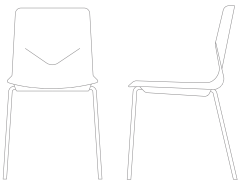

FourSure®

FourSure® has the durable shell users have loved for years in the FourCast®2, but with a bit more seat room plus soft, organic curves. FourSure is the perfect choice for workspace, meeting, lecture and dining areas with its superior lumbar support thanks to the recognizable “V” back. Endless combinations perfectly align with your specific interior design goals. Available in 13 Polypropylene options, fully upholstered, or upholstered seat pads. Also available in chrome or 13 powder coat base color options.

MODELS:

View our website for additional models.

FourSure®44

FE22500

W: 20.25"
D: 20.85"
H: 33"
SH: 17.9"

FourSure®88

FE23200

W: 20.65"
D: 20.85"
H: 33"
SH: 17.9"

FINISHES:

Polypropylene Seat Options

Base Options

Chrome