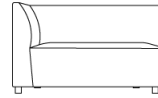

MODELS:

Scooter Chair

FL100

W: 20.5"
D: 23.6"
H: 32.25"
SH: 19"
SD: 18.5"

Left Corner Sofa

FL200L

W: 55.1"
D: 27.55"
H: 34.25"
SH: 19"
SD: 19.5"

Right Corner Sofa

FL200R

W: 55.1"
D: 27.55"
H: 34.25"
SH: 19"
SD: 19.5"

Straight Low Back Sofa

FL300

W: 55.1"
D: 27.55"
H: 34.25"
SH: 19"
SD: 19.5"

Straight High Back Sofa

FL325

W: 55.1"
D: 27.55"
H: 44"
SH: 19"
SD: 19.5"

W: 55.1"
D: 82.7"
H: 73.25"
SH: 19"
SD: 19.5"

Power Addition

PWR2001

W: 5.75"
H: 2.25"

FINISHES:

Soft Touch Laminate Table Top Options

Powder Coat Table Base Options

Power Face Plate Powder Coat Options