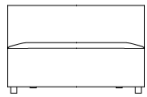

MODELS:

Scooter Chair

FL100

W: 20.5"
D: 23.6"
H: 32.25"
SH: 19"
SD: 18.5"

Left Corner Sofa

FL200L

W: 55.1"
D: 27.55"
H: 34.25"
SH: 19"
SD: 19.5"

Right Corner Sofa

FL200R

W: 55.1"
D: 27.55"
H: 34.25"
SH: 19"
SD: 19.5"

Straight Low Back Sofa

FL300

W: 55.1"
D: 27.55"
H: 34.25"
SH: 19"
SD: 19.5"

Straight High Back Sofa

FL325

W: 55.1"
D: 27.55"
H: 44"
SH: 19"
SD: 19.5"

Left Slope Back Sofa

FL350L

W: 55.1"
D: 27.55"
H: 34.25", 44"
SH: 19"
SD: 19.5"

Right Slope Back Sofa

FL350R

W: 55.1"
D: 27.55"
H: 44", 34.25"
SH: 19"
SD: 19.5"

Meeting Booth with Integrated Table

FL400

W: 55.1"
D: 82.7"
H: 73.25"
SH: 19"
SD: 19.5"

Power Addition

PWR2001

W: 5.75"
H: 2.25"

FINISHES:

Soft Touch Laminate Table Top Options

Powder Coat Table Base Options

Power Face Plate Powder Coat Options