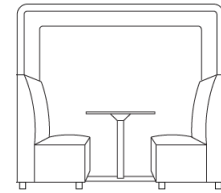

MODELS:

Scooter Chair

FL100

W: 20.5"
D: 23.6"
H: 32.25"
SH: 19"
SD: 18.5"

Left Corner Sofa

FL200L

W: 55.1"
D: 27.55"
H: 34.25"
SH: 19"
SD: 19.5"

Right Corner Sofa

FL200R

W: 55.1"
D: 27.55"
H: 34.25"
SH: 19"
SD: 19.5"

Straight Low Back Sofa

FL300

W: 55.1"
D: 27.55"
H: 34.25"
SH: 19"
SD: 19.5"

Straight High Back Sofa

FL325

W: 55.1"
D: 27.55"
H: 44"
SH: 19"
SD: 19.5"

Left Slope Back Sofa

FL350L

W: 55.1"
D: 27.55"
H: 34.25", 44"
SH: 19"
SD: 19.5"

Right Slope Back Sofa

FL350R

W: 55.1"
D: 27.55"
H: 44", 34.25"
SH: 19"
SD: 19.5"

Meeting Booth with Integrated Table

FL400

W: 55.1"
D: 82.7"
H: 73.25"
SH: 19"
SD: 19.5"

Power Addition

PWR2001

W: 5.75"
H: 2.25"

FINISHES:

Soft Touch Laminate Table Top Options

Powder Coat Table Base Options

Power Face Plate Powder Coat Options