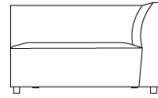

MODELS:

Scooter Chair

FL100

W: 20.5"
D: 23.6"
H: 32.25"
SH: 19"
SD: 18.5"

Left Corner Sofa

FL200L

W: 55.1"
D: 27.55"
H: 34.25"
SH: 19"
SD: 19.5"

Right Corner Sofa

FL200R

W: 55.1"
D: 27.55"
H: 34.25"
SH: 19"
SD: 19.5"

Straight Low Back Sofa

FL300

W: 55.1"
D: 27.55"
H: 34.25"
SH: 19"
SD: 19.5"

Straight High Back Sofa

FL325

W: 55.1"
D: 27.55"
H: 44"
SH: 19"
SD: 19.5"

Left Slope Back Sofa

FL350L

W: 55.1"
D: 27.55"
H: 34.25", 44"
SH: 19"
SD: 19.5"

Right Slope Back Sofa

FL350R

W: 55.1"
D: 27.55"
H: 44", 34.25"
SH: 19"
SD: 19.5"

Meeting Booth with Integrated Table

FL400

W: 55.1"
D: 82.7"
H: 73.25"
SH: 19"
SD: 19.5"

Power Addition

PWR2001

W: 5.75"
H: 2.25"

FINISHES:

Soft Touch Laminate Table Top Options

Powder Coat Table Base Options

Power Face Plate Powder Coat Options