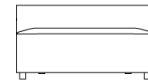

MODELS:

Scooter Chair

FL100

W: 20.5"
D: 23.6"
H: 32.25"
SH: 19"
SD: 18.5"

Left Corner Sofa

FL200L

W: 55.1"
D: 27.55"
H: 34.25"
SH: 19"
SD: 19.5"

Right Corner Sofa

FL200R

W: 55.1"
D: 27.55"
H: 34.25"
SH: 19"
SD: 19.5"

Straight Low Back Sofa

FL300

W: 55.1"
D: 27.55"
H: 34.25"
SH: 19"
SD: 19.5"

Straight High Back Sofa

FL325

W: 55.1"
D: 27.55"
H: 44"
SH: 19"
SD: 19.5"

Left Slope Back Sofa

FL350L

W: 55.1"
D: 27.55"
H: 34.25", 44"
SH: 19"
SD: 19.5"

Right Slope Back Sofa

FL350R

W: 55.1"
D: 27.55"
H: 44", 34.25"
SH: 19"
SD: 19.5"

Meeting Booth with Integrated Table

FL400

W: 55.1"
D: 82.7"
H: 73.25"
SH: 19"
SD: 19.5"

Power Addition

PWR2001

W: 5.75"
H: 2.25"

FINISHES:

Soft Touch Laminate Table Top Options

Powder Coat Table Base Options

Power Face Plate Powder Coat Options