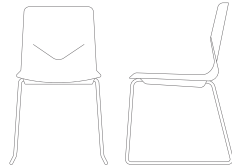

## Hightower

Our new FourSure has the durable shell users have loved for years, now with a bit more seat room plus soft, organic curves. FourSure is the perfect choice for workspace, meeting, lecture and dining areas with its superior lumbar support thanks to the recognizable “V” back. Endless combinations to perfectly align with your specific interior design goals.

**MODELS:**

**FourSure 44**

FE22500

W: 20.25"  
D: 20.85"  
H: 33"  
SH: 17.9"

**FourSure 88**

FE23200

W: 20.65"  
D: 20.85"  
H: 33"  
SH: 17.9"

**FINISHES:**