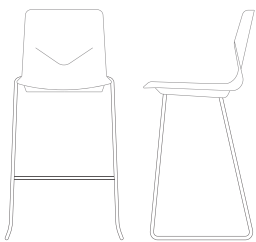

Hightower

FourSure® High

The nearly indestructible polypropylene seat of the roomy, beautifully curved FourSure shell is also available in both bar and counter height options. Specify FourSure High in any of our 5 popping colors or 4 neutrals. These statement-making stools are also available with a seat pad or interior upholstery.

MODELS:

**FourSure 90
Counter Stool**

FE23800

W: 20.65"
D: 21.65"
H: 39.75"
SH: 24.6"

**FourSure 105
Bar Stool**

FE23900

W: 20.65"
D: 21.65"
H: 44.1"
SH: 28.9"

FINISHES: