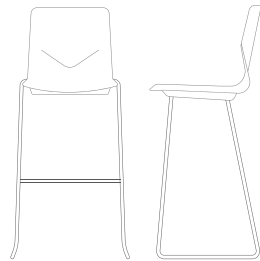

Hightower

FourSure® High

The nearly indestructible polypropylene seat of the roomy, beautifully curved FourSure shell is also available in both bar and counter height options. Specify FourSure High in any of our 5 popping colors or 4 neutrals. These statement-making stools are also available with a seat pad or interior upholstery.

MODELS:

**FourSure 90
Counter Stool**

FE23800

W: 20.65"
D: 21.65"
H: 39.75"
SH: 24.6"

**FourSure 105
Bar Stool**

FE23900

W: 20.65"
D: 21.65"
H: 44.1"
SH: 28.9"

FINISHES: