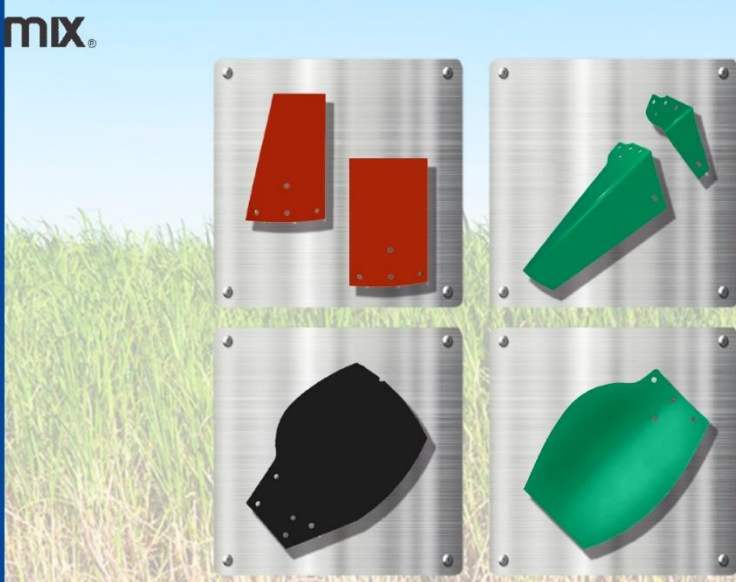

EXTRACTOR FAN BLADES