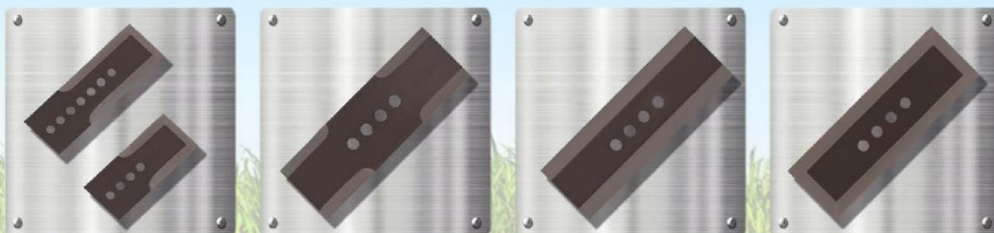

Agrimix®

Indústria e Comércio de Peças Ltda.

Rua Adelina Cardim Bigal, 235
14092-370 | Ribeirão Preto | SP

+55 16 3238.4000

www.agrimix.com.br

BASECUTTER BLADES

PI20309 – 4.75mm/7H
 PI20310 – 6.35mm/7H
 PI20175 – 4.75mm/4H
 PI20176 – 6.35mm/4H

PI20281 – 4.75mm/4H
 PI20280 – 4.75mm/6H
 PI20250 – 6.35mm/4H
 PI20248 – 6.35mm/6H

PI20007 – 4.75mm/4H
 PI20055 – 4.75mm/6H
 PI20009 – 6.35mm/4H
 PI20035 – 6.35mm/6H

PI20030 – 4.75mm/4H
 PI20056 – 4.75mm/6H
 PI20029 – 6.35mm/4H
 PI20060 – 6.35mm/6H

BASECUTTER DISCS

PI30001 – STANDARD BASECUTTER DISC
 PI30003CA – TUNGSTEN HARDFACED BASECUTTER DISC
 PI30117 – CONCAVE TUNGSTEN HARDFACED BASECUTTER DISC
 PI30152 – FAST CHANGING BASECUTTER DISC 4.75mm BLADES MODEL
 PI30121 – FAST CHANGING BASECUTTER DISC 6.35mm BLADES MODEL