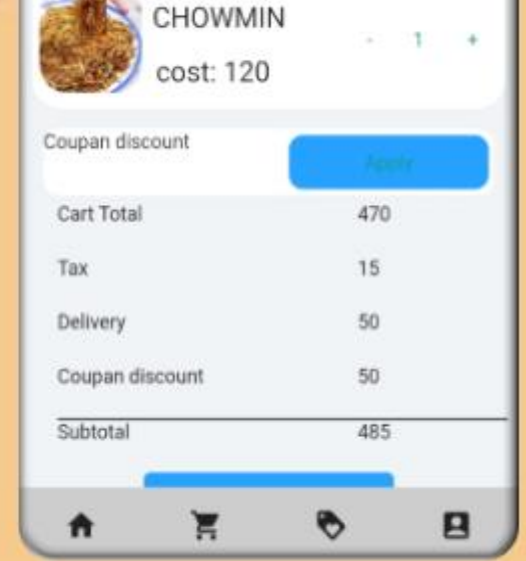

○ Story **○ Article** ○ Case Study

Type content to process. ▶

email

password

Log in

Sign up

Forgot Password

Food Deck