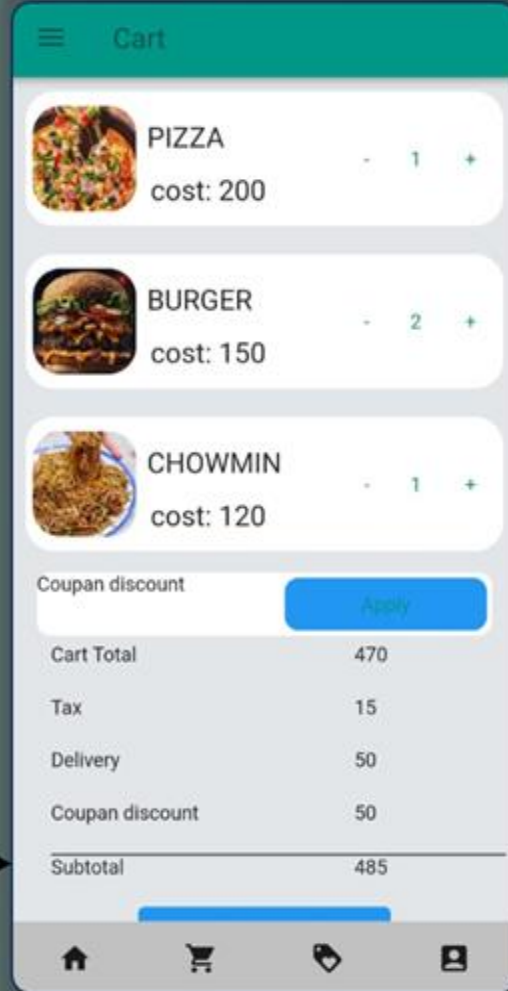

burger

pizzas

desserts

drinks

FLAT 40% OFF

Flat 40% OFF on
Food Orders From
Zomato
CODE: ZOMATO

Mugs Cafe

.Gali Number 5,Raja Park, Jaipur
Comforting Atmosphere, Food Presentation, Worth
the Money

Food Deck

Italian, Continental, Salad, Finger Food, Beverages,
Desserts

Cafe Quaint

Jawahar Kala Kendra
Awesome Services, Beautiful Interiors, Comforting
Atmosphere, Worth the Money

Signature cafe

Plot No. 01, Dhariwal Complex, opposite Ram
Street Food, North Indian, Continental, Kebab, Pizza,
Pasta, BBQ, Desserts