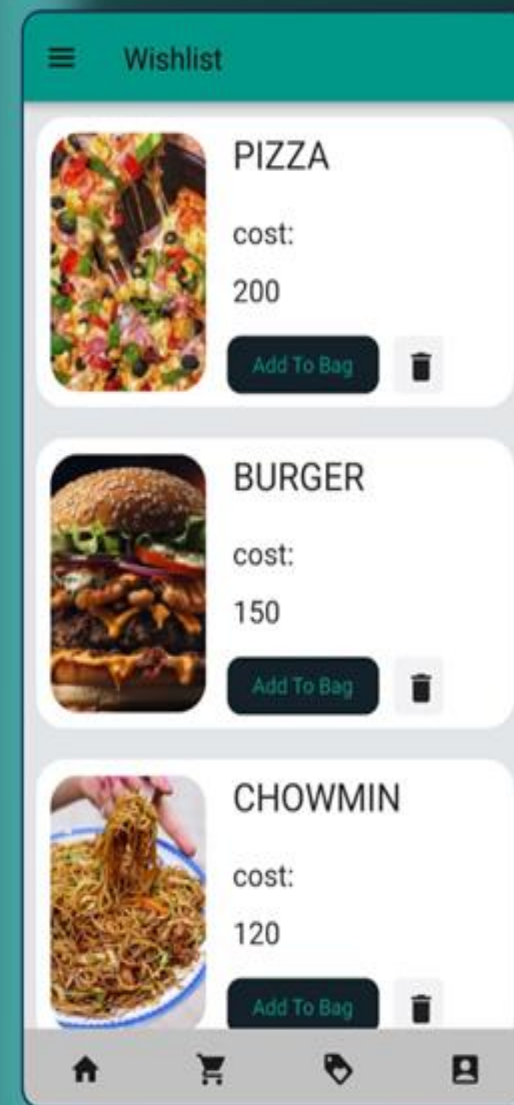

burger

pizzas

desserts

drinks

FLAT 40% OFF

Flat 40% OFF on
Food Orders From
Zomato
CODE: ZOMATO

Mugs Cafe

.Gali Number 5,Raja Park, Jaipur
Comforting Atmosphere, Food Presentation, Worth
the Money

Food Deck

Italian, Continental, Salad, Finger Food, Beverages,
Desserts

Cafe Quaint

Jawahar Kala Kendra
Awesome Services, Beautiful Interiors, Comforting
Atmosphere, Worth the Money

Signature cafe

Plot No. 01, Dhariwal Complex, opposite Ram
Street Food, North Indian, Continental, Kebab, Pizza,
Pasta, BBQ, Desserts