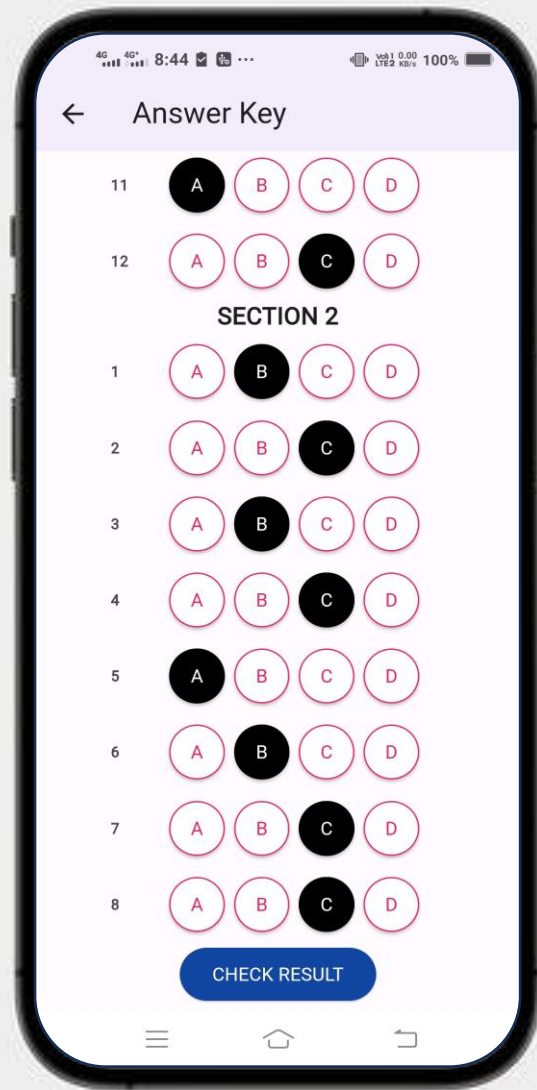

App Development Projects

Scan OMR Sheet

OMR Template:

Page 1

Total Columns in page 1

+ Marks - Marks mcqs in question

4 1 5

→

Questions in column 1

Questions in column 2

Questions in column 3

Questions in column 4

Generate Answer Key

OMR Sheet Details

Note: Please select an image from the gallery or capture one using the camera to scan the OMR sheet by clicking the image button below. Afterward, scroll down for further processing.

Answer Key

Column 1

1. A 2. A 3. B 4. A 5. B 6. B

7. B 8. B 9. B 10. B 11. B 12. B

13. B 14. B

Column 2

1. A 2. B 3. C 4. D 5. E 6. A

7. B 8. C 9. C 10. D 11. D 12. C