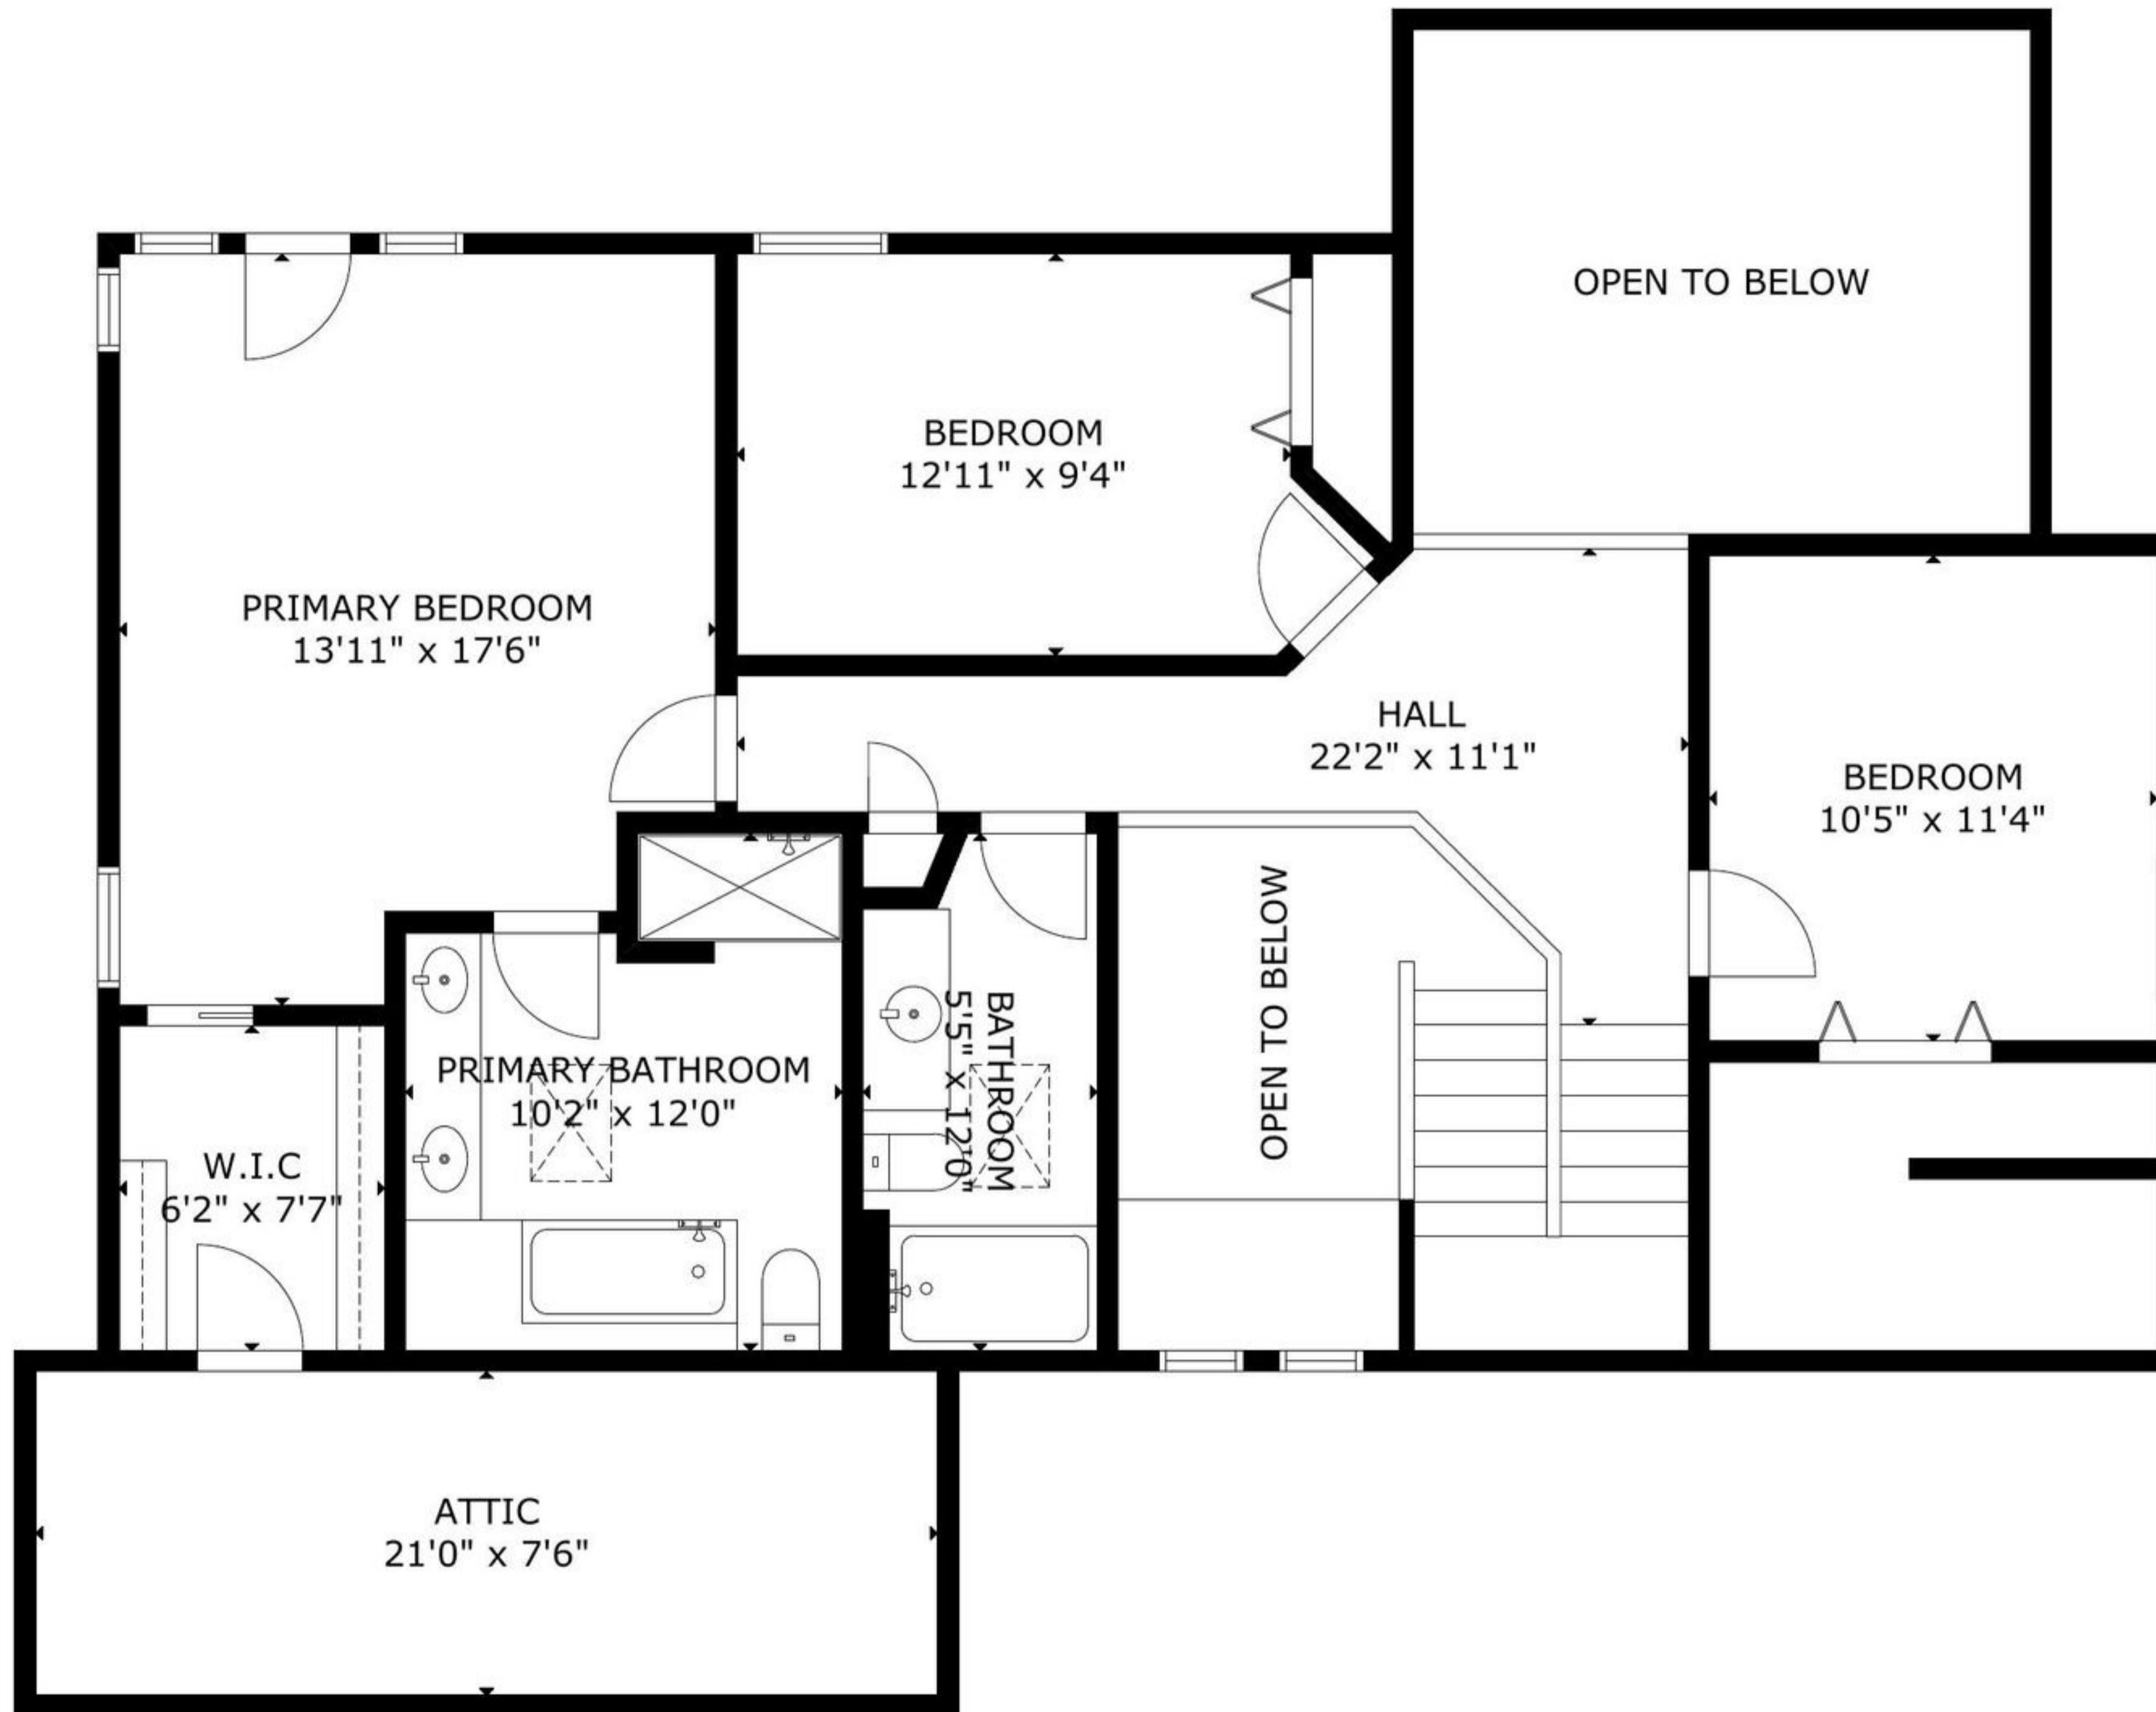

GROSS INTERNAL AREA  
TOTAL: 2399 sq.ft

FLOOR 1: 1239 sq.ft, FLOOR 2: 1160 sq.ft

SIZE AND DIMENSIONS ARE APPROXIMATE, ACTUAL MAY VARY

GROSS INTERNAL AREA  
TOTAL: 2399 sq.ft

FLOOR 1: 1239 sq.ft, FLOOR 2: 1160 sq.ft

SIZE AND DIMENSIONS ARE APPROXIMATE, ACTUAL MAY VARY