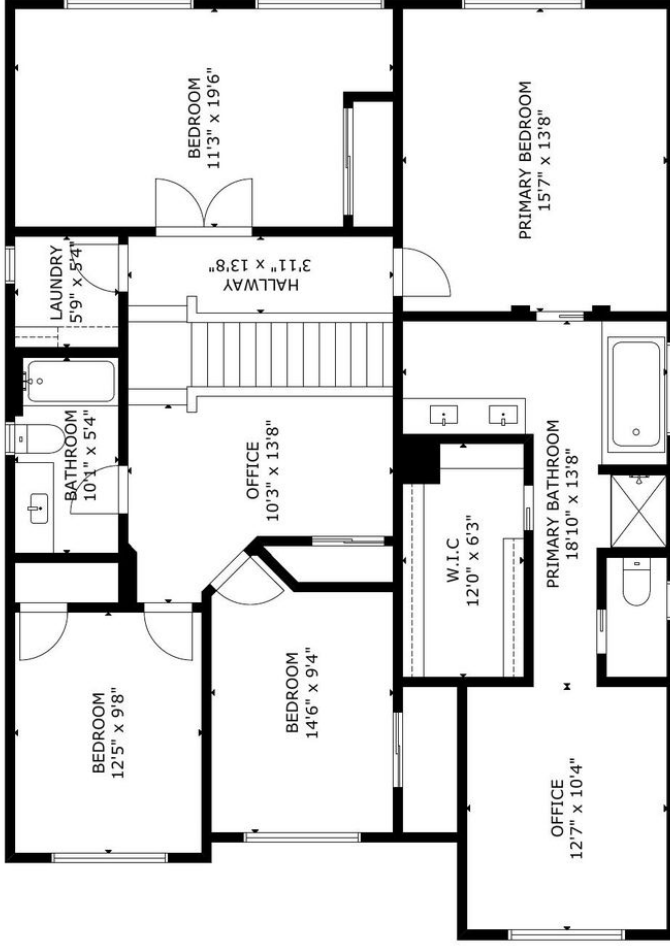

FLOOR 1

FLOOR 2

GROSS INTERNAL AREA

TOTAL: 2,533 sq. ft.

FLOOR 1: 1,042 sq. ft. FLOOR 2: 1,491 sq. ft.

SIZE AND DIMENSIONS ARE APPROXIMATE; ACTUAL MAY VARY