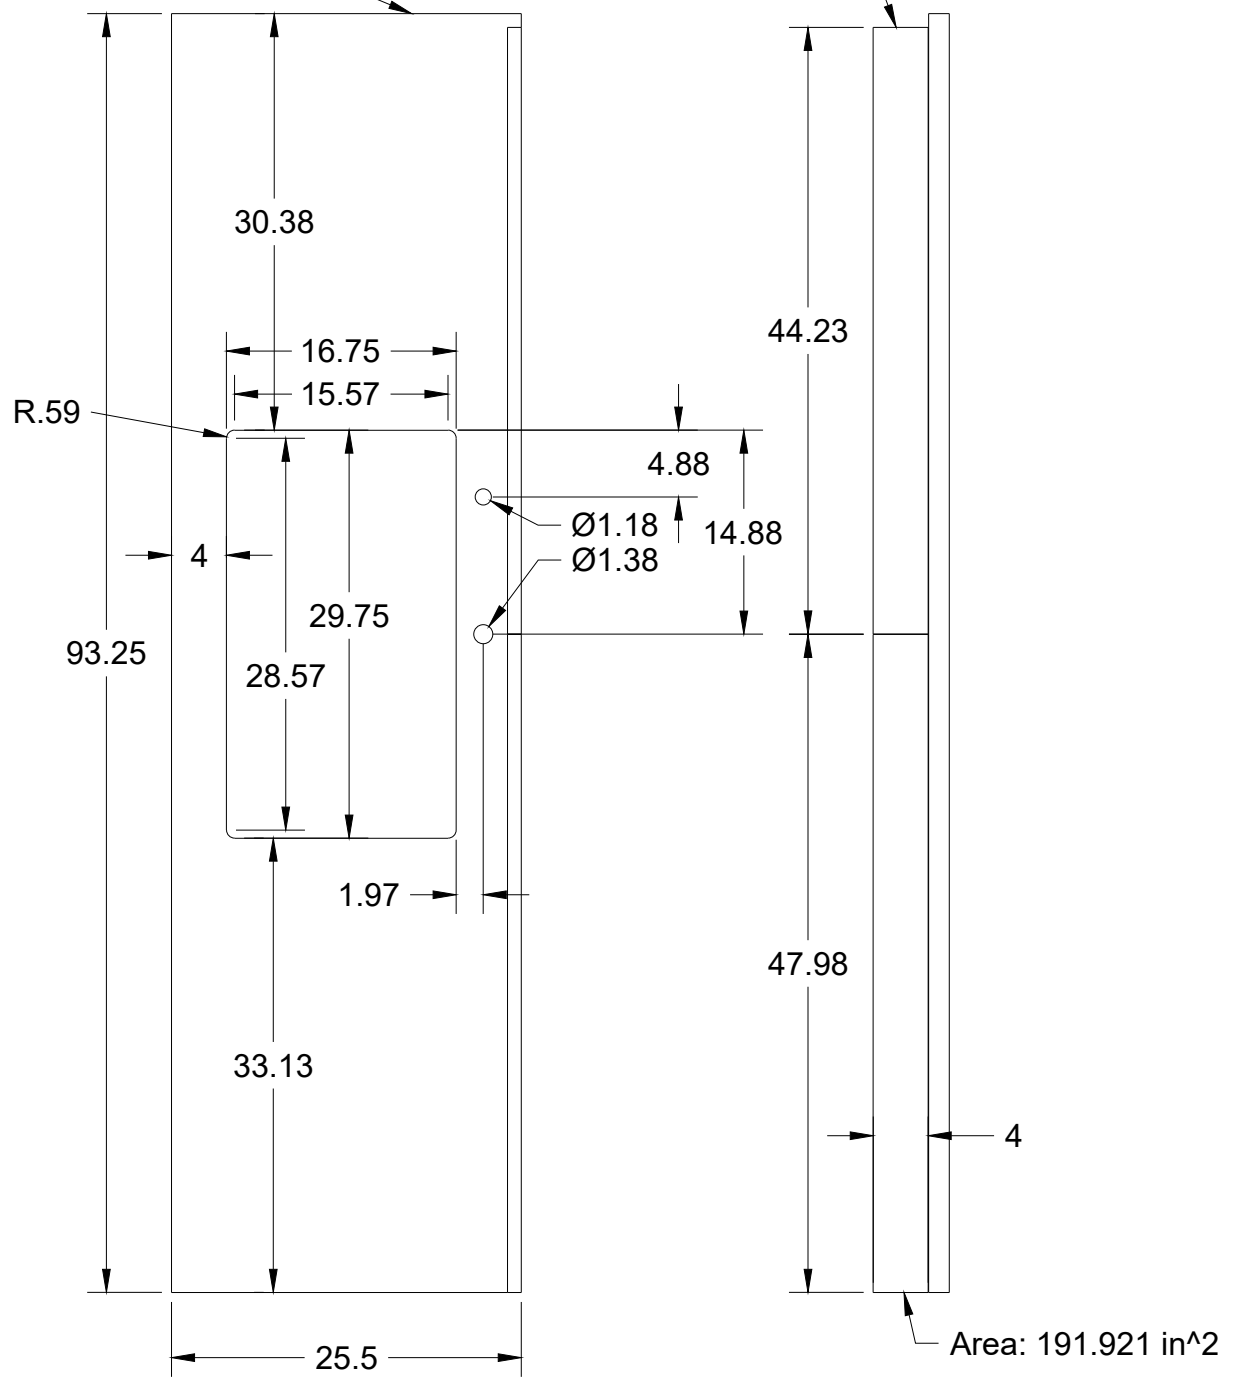

REV

CHECKED

A

DRAWN

Malamaker86 Malamaker86 8/25/2018

SCALE 1:10

WEIGHT

SHEET 1/6

Area: 1877.275 in<sup>2</sup>

Area: 176.921 in<sup>2</sup>

PROJECT

**MalaMaker Misc**

TITLE

**Counter Top - Sink**

APPROVED

SIZE

WEIGHT

SHEET 2/6

PROJECT

**MalaMaker Misc**

TITLE

**Counter Top - Sink**

APPROVED	SIZE	CODE	DWG NO	REV
CHECKED	A			
DRAWN	Malamaker86 Malamaker86 8/25/2018	SCALE 1:14	WEIGHT	SHEET 3/6

Area: 2623.625 in<sup>2</sup>

A

DRAWN

Malamaker86 Malamaker86 8/25/2018

SCALE 1:14

WEIGHT

SHEET 6/6