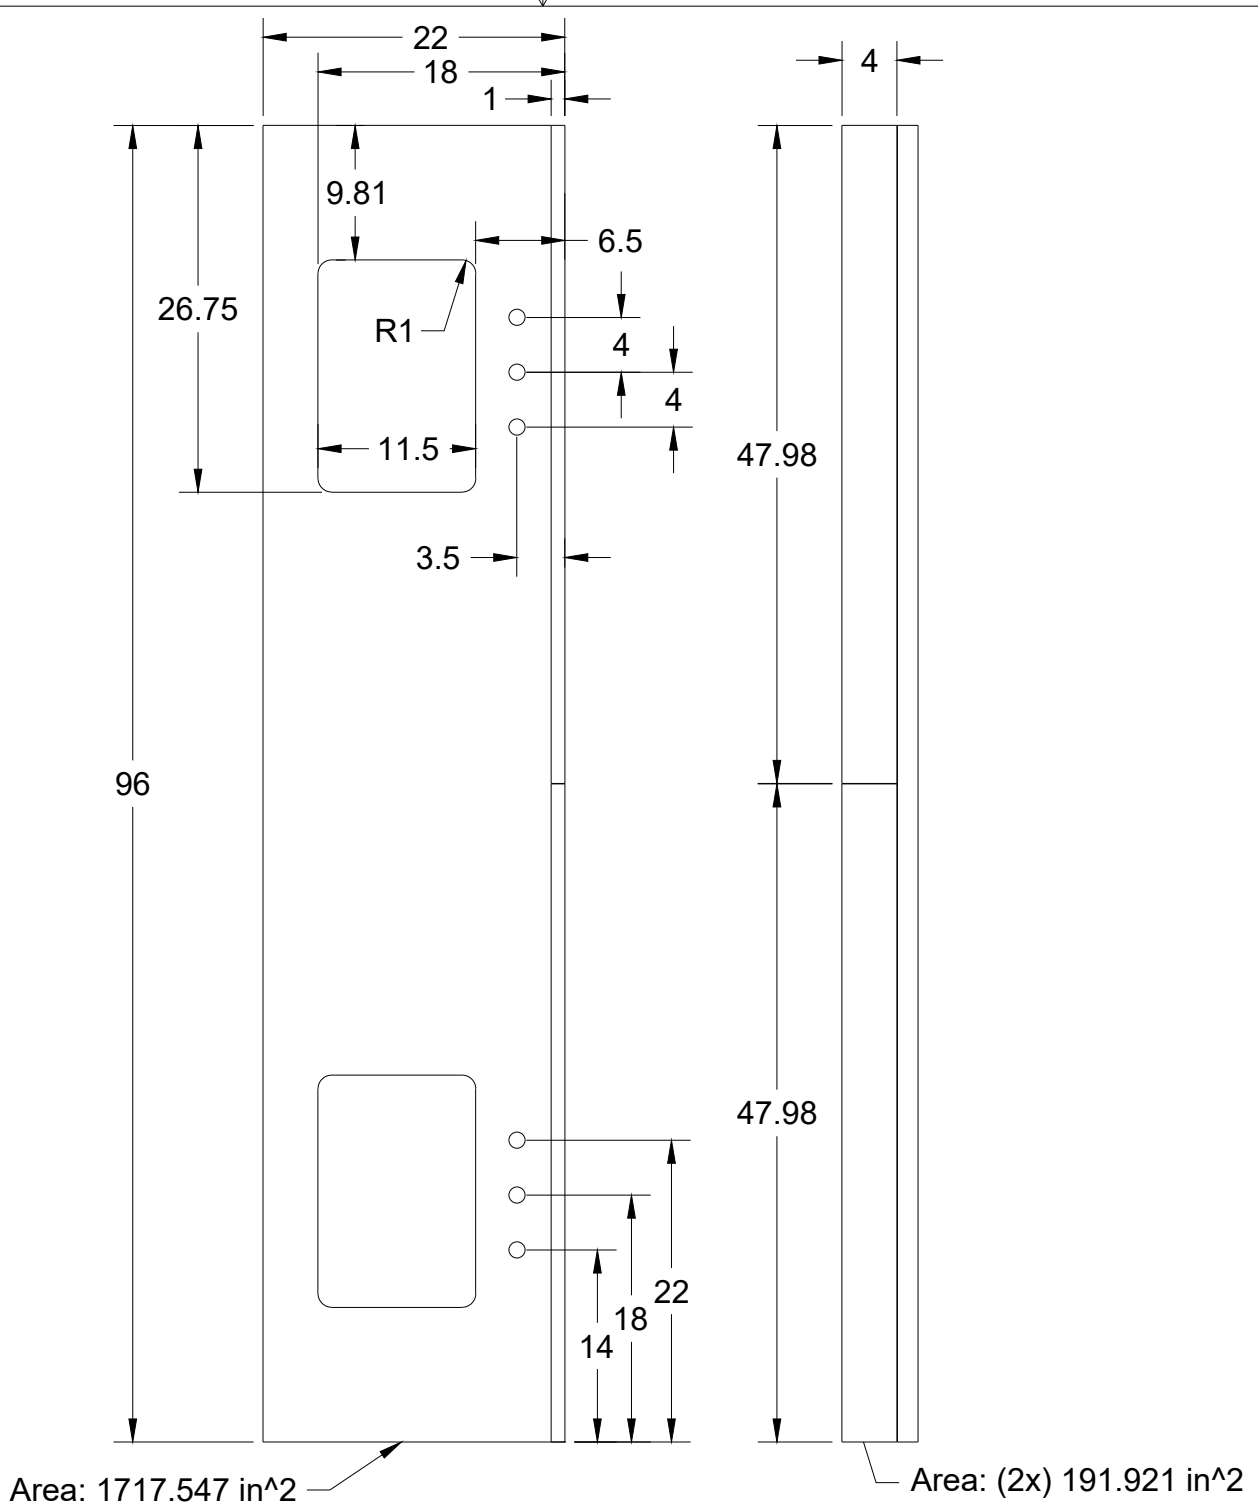

PROJECT

MalaMaker Misc

TITLE

Vanity - Master

APPROVED

CHECKED

DRAWN

Malamaker86 Malamaker86 8/25/2018

SIZE

A

CODE

SCALE 1:14

DWG NO

WEIGHT

REV

SHEET 5/6