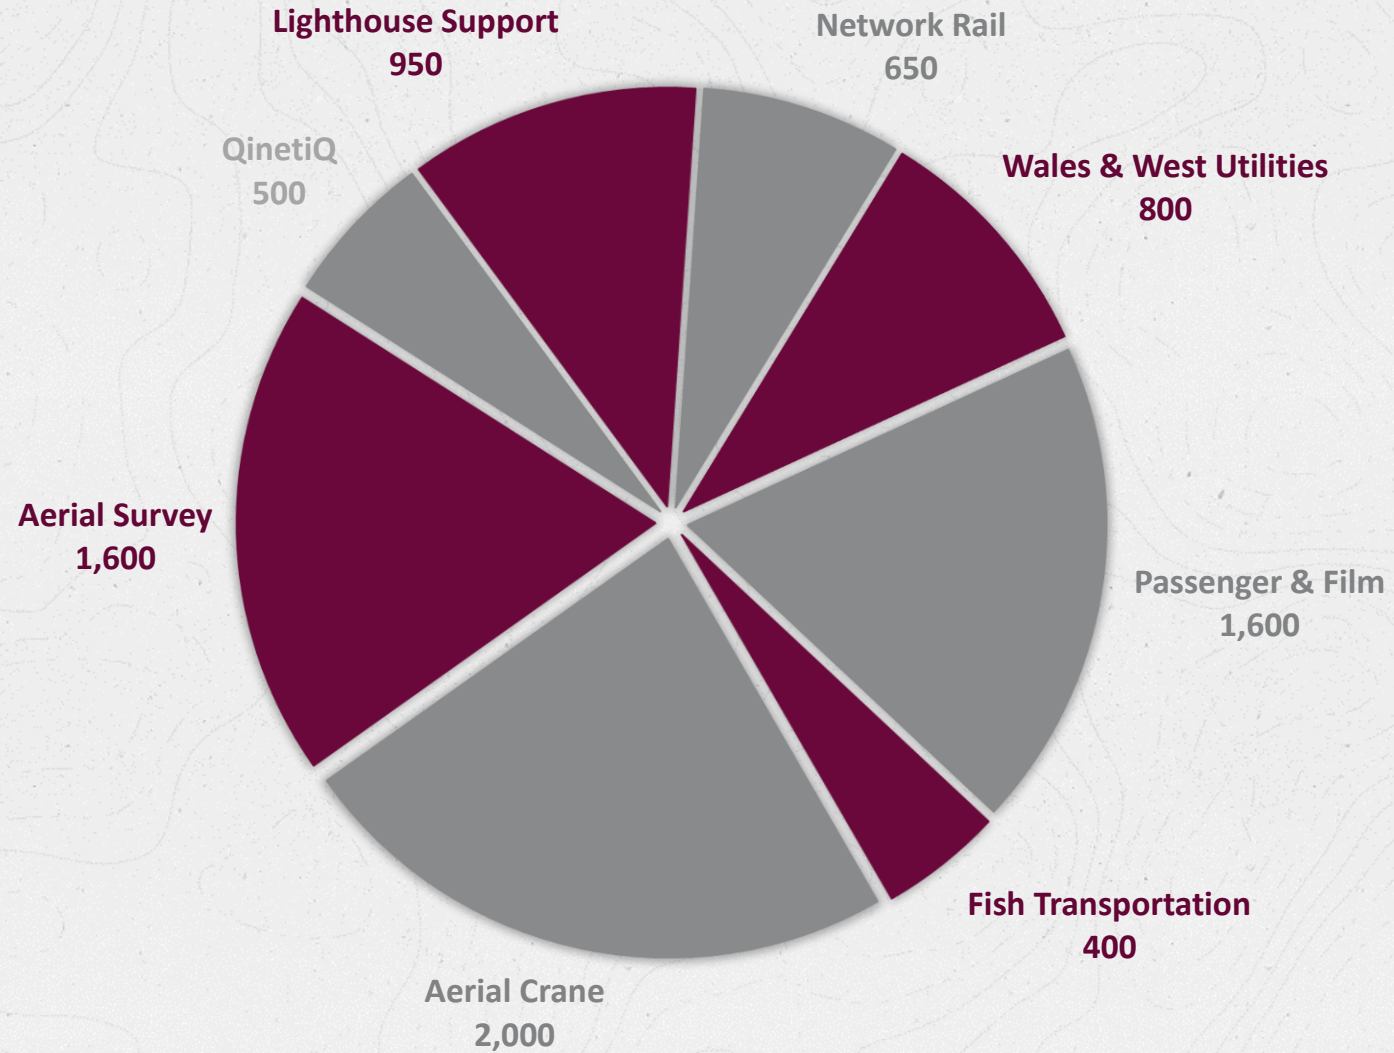

Scope of Work