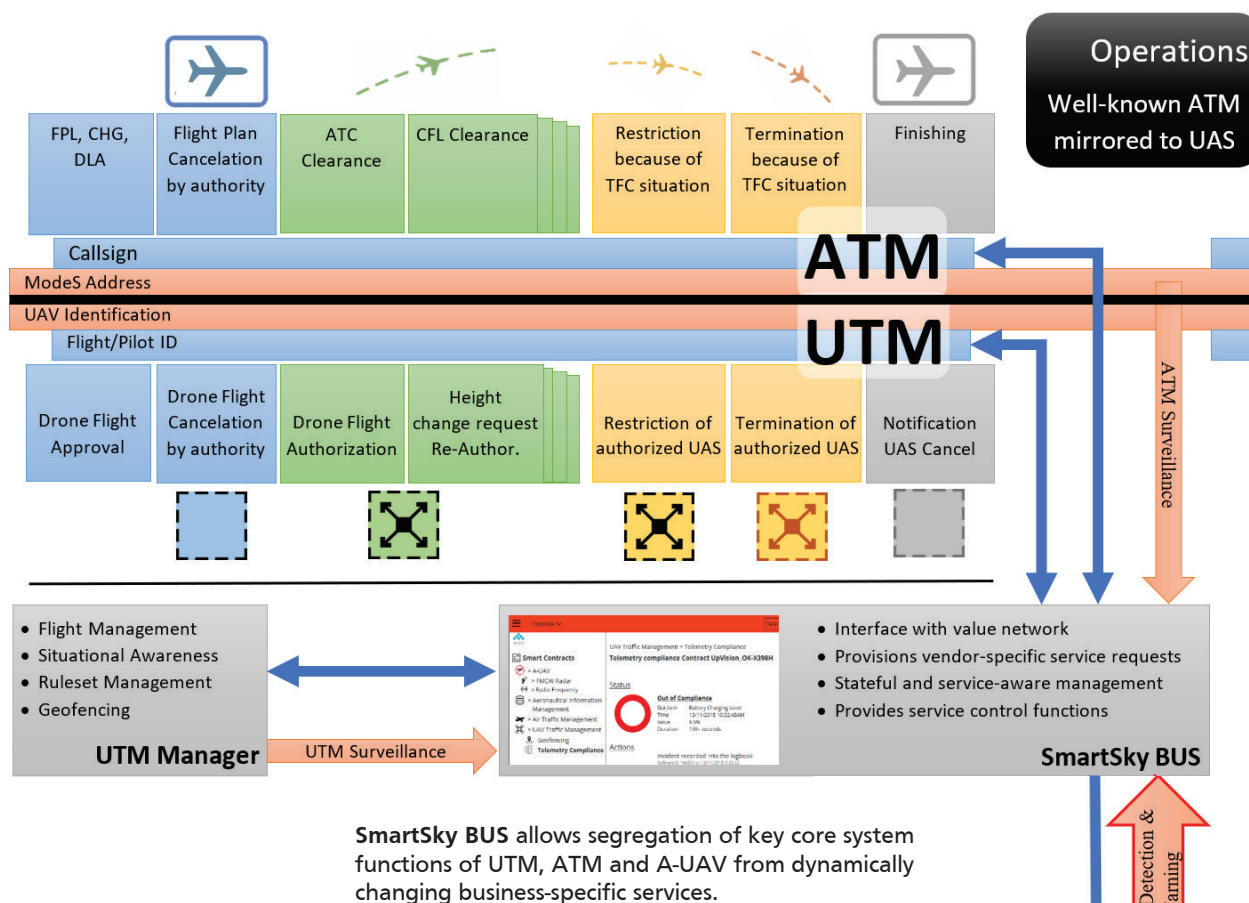

UTM/ATM Integration Solution

UTM Solution is built on ATM processes and principles and provides smooth system and operation adaption, both on technical and personal side. This approach is bringing fast and easy understanding of UTM to pure ATM word and allows clear view on ATM - UTM system cooperation.

The solution is designed to enable holistic management of events from detection through Air Defense System and CRAM (Counter-Rockets Artillery and Mortars).

SmartSky BUS allows segregation of key core system functions of UTM, ATM and A-UAV from dynamically changing business-specific services.

MAIN FEATURES

- Smooth and comprehensible system and person adaptation
- Cuts integration costs
- Boots integration process
- Provides service interoperability
- Ingests events from RF, radar and other detection systems
- Orchestrates notification, mitigation and response actions
- Fosters digital transformation through automation and risk mitigation
- Ready for multi-sensor detection: Radio Detection, Radar Detection, Acoustic and Visual Detection