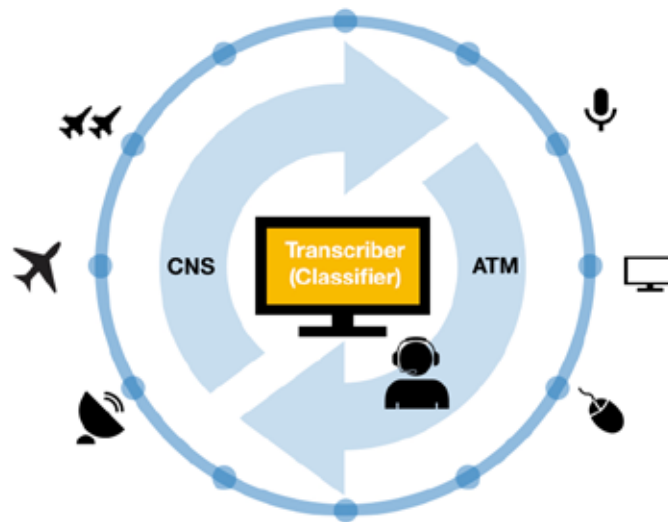

## Recorder

Synchronised recording.  
Record multiple channels and data sources.  
Redundant data storage.

## Player

Simultaneous playback of all recorded data feeds to a remote destination.  
Streaming to 3rd-party visualisation tools or 42's Air Situation Display.  
Support for variable playback speeds.  
Bulk and real-time transmission.  
Concurrent users.

## Data Management

Select time slots and data channels including analysis for export.  
Add data channels and import data (e.g. weather data) for advanced analysis.

## Monitoring and Control

Technical watch interface based on SNMP.  
Continuous monitoring of recording.  
Alarm function.  
Channel control.