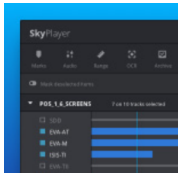

## SkyRec Blackbox

Record & Replay multimedia ATC/ATM information from the Controller Working Position (CWP).