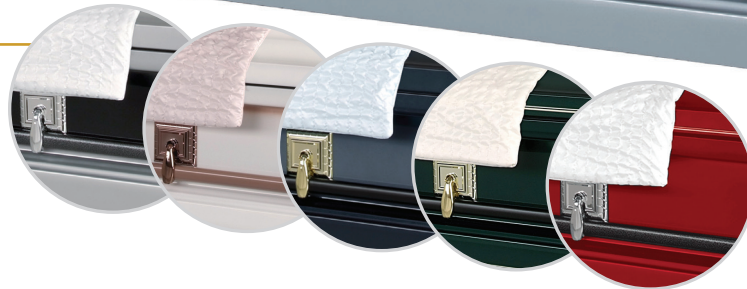

CLAYTON PC WHITE SAND/ MONARCH BLUE

18 Gauge Steel Gasketed
Painted White Sand Blend
Monarch Blue Finish
Tan Crepe Interior
MR250-90316

Additional Color Options

ONYX	MR250-90926
WHITE/ROSE	MR250-90314
STORM BLUE	MR250-90317
GREEN	MR250-90321
RED	MR250-90322