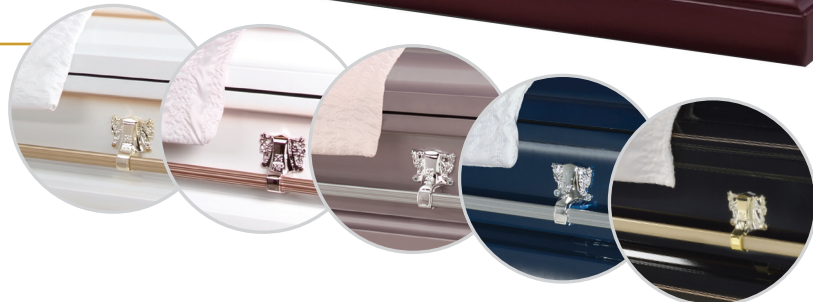

Additional Color Options

WHITE/GOLD	MR260-90313
WHITE/PINK	MR260-90314
ORCHID	MR260-90315
MIDNIGHT BLUE	MR260-90317
EBONY	MR260-90318