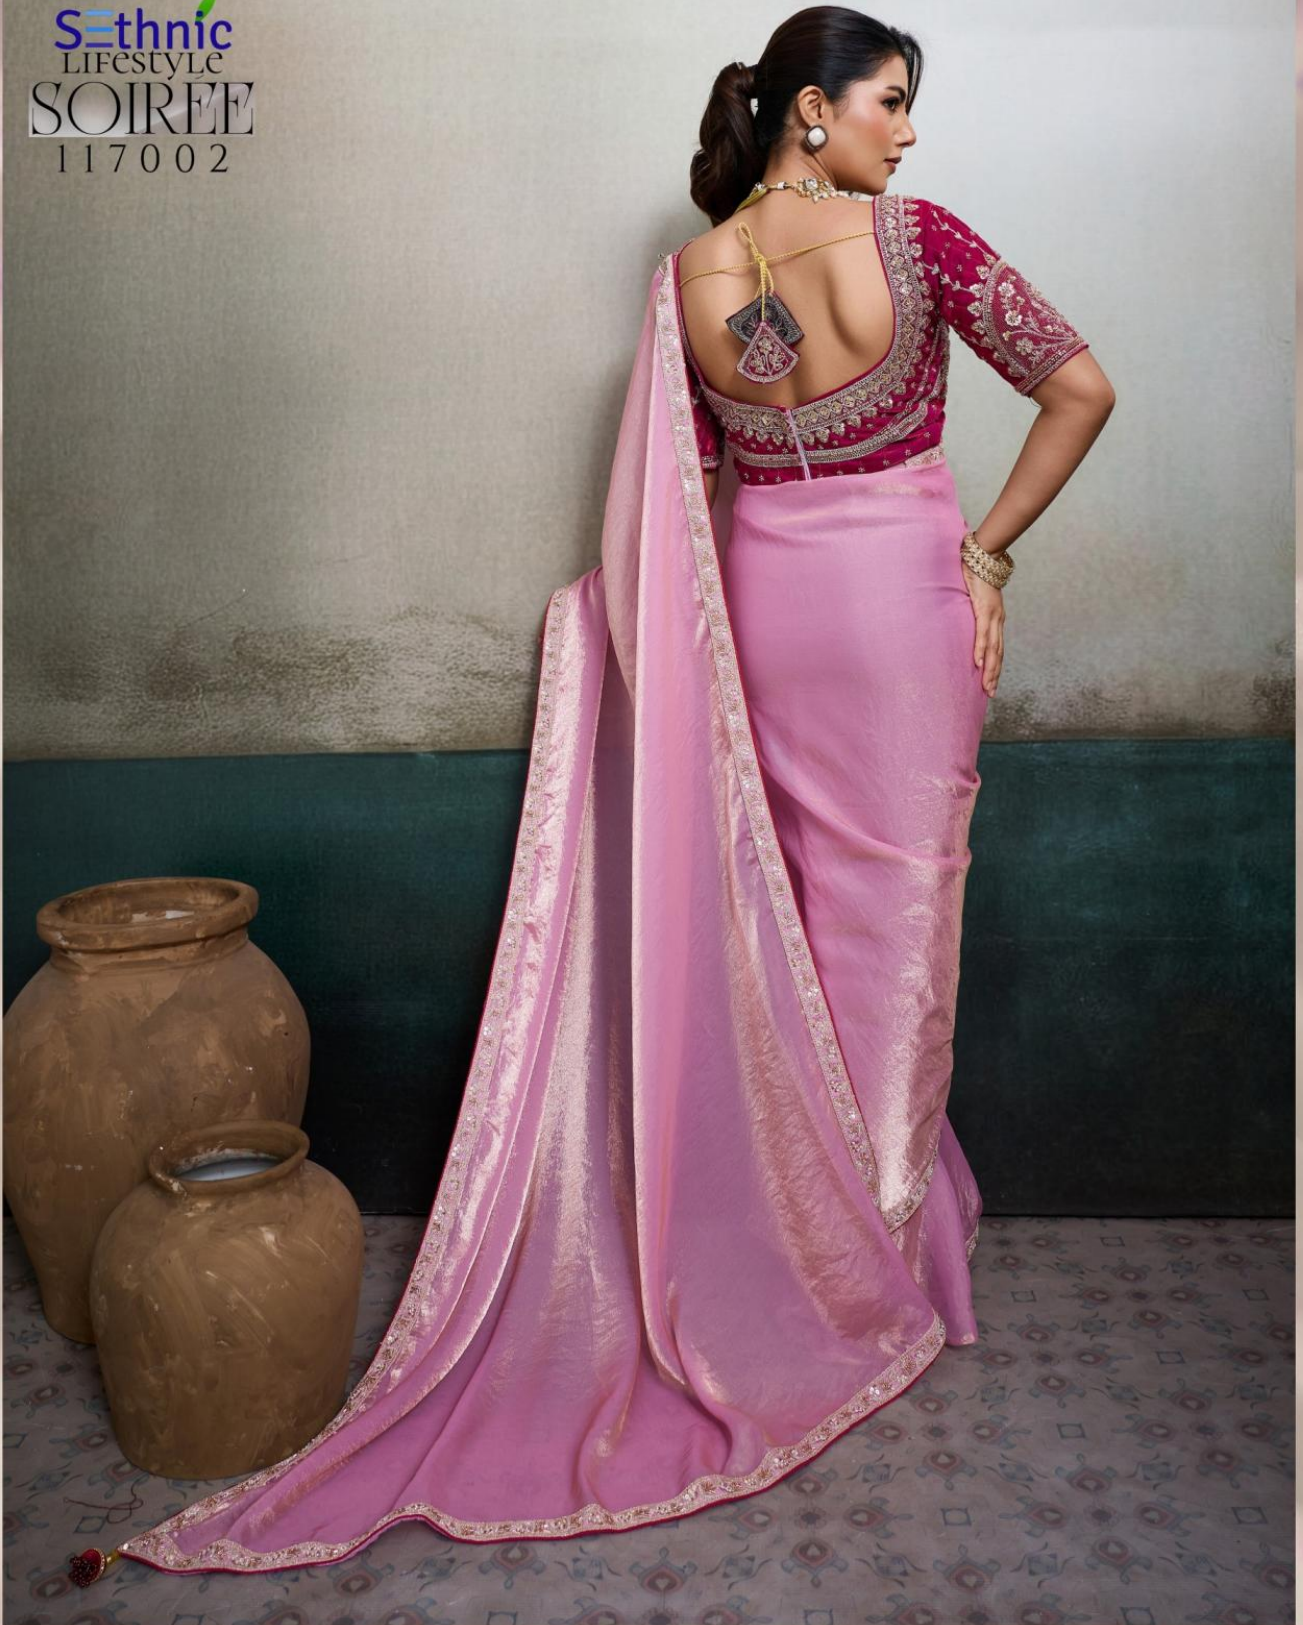

Sethnic
LIFESTYLE
SOIREE
117002