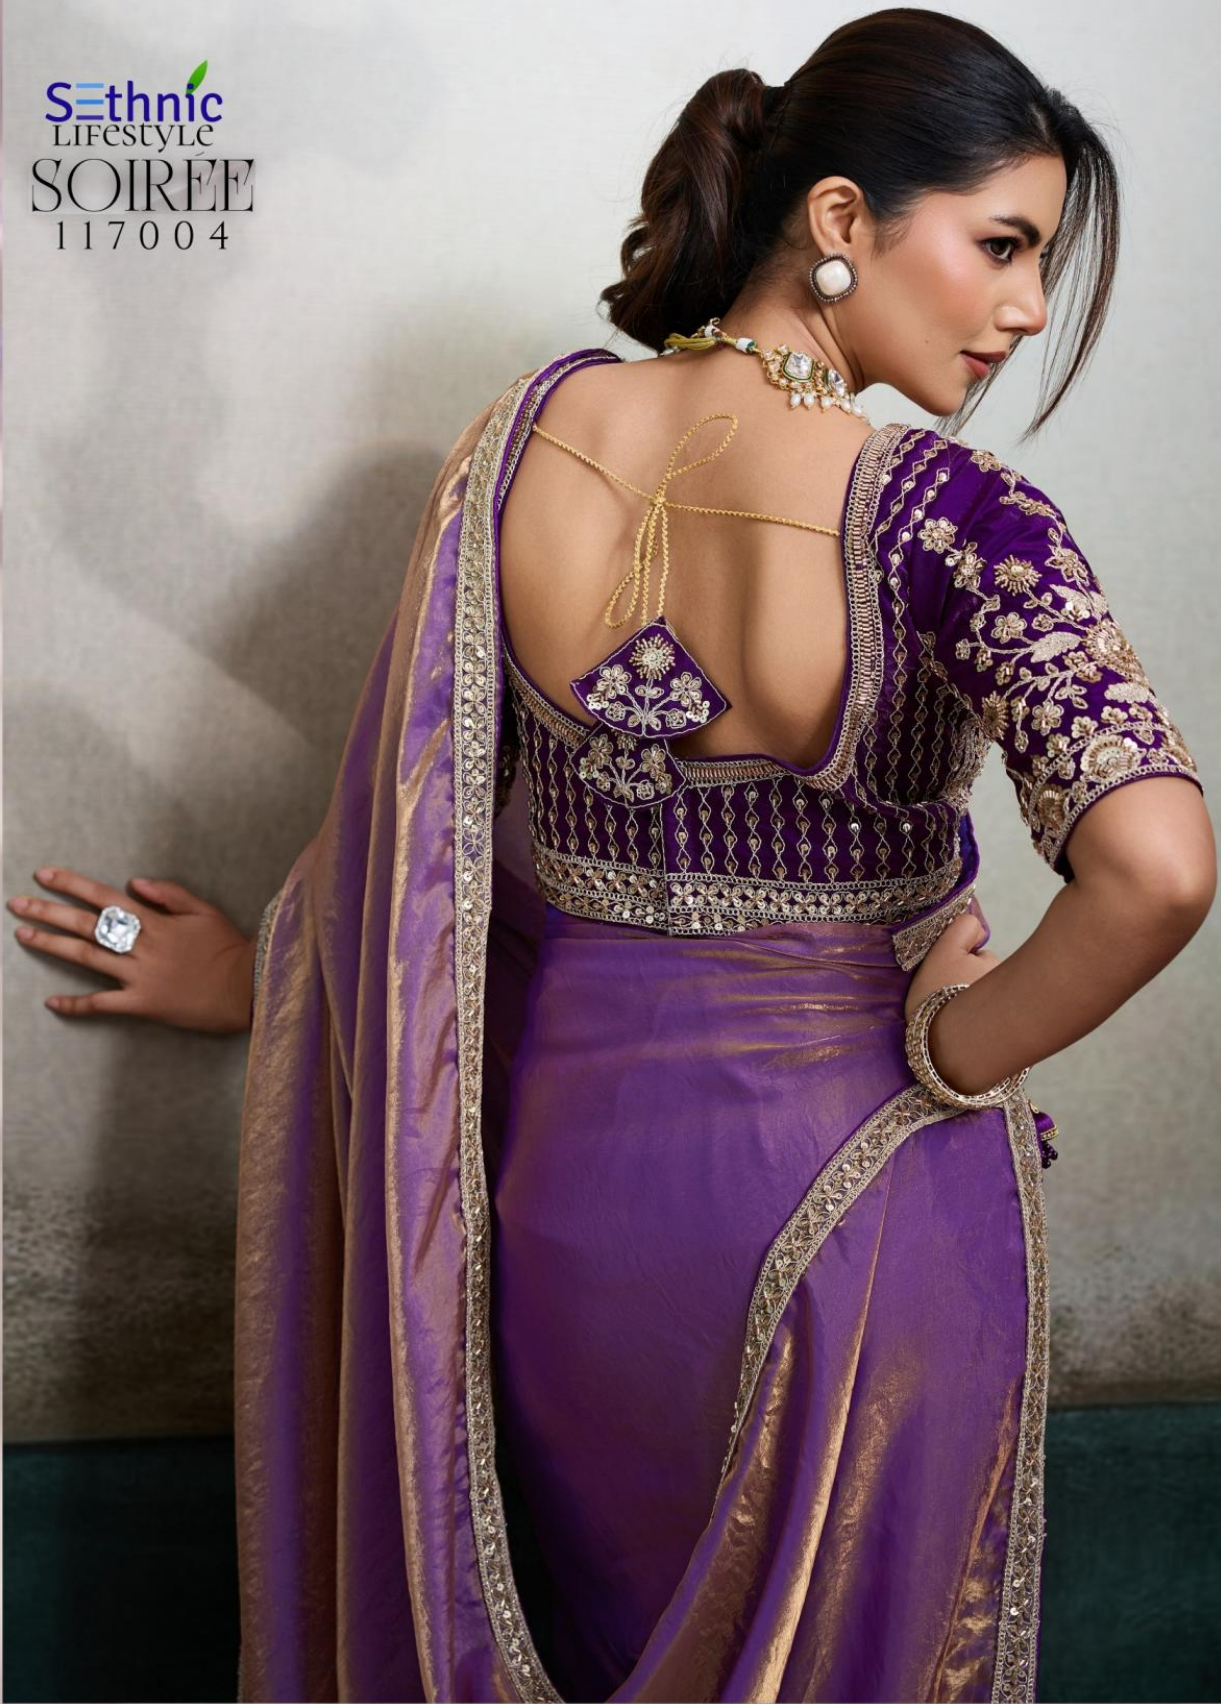

Sethnic
Lifestyle

SOIRÉE
THE EVENING AFFAIR

Sethnic
LIFESTYLE
SOIRÉE
117001

Sethnic
LIFESTYLE
SOIRÉE
117001

Sethnic
LIFESTYLE
SOIRÉE
117001

Sethnic
LIFESTYLE
SOIREE
117002

Sethnic
LIFESTYLE
SOIREE
117002

Sethnic
LIFESTYLE
SOIREE
117002

Sethnic
LIFESTYLE
SOIRÉE
117004

Sethnic
LIFESTYLE
SOIRÉE
117004

Sethnic
Lifestyle
SOIREE
THE EVENING AFFAIR

Azure Contrast | 117001

A refreshing sky-blue drape paired with a bold midnight-blue blouse for a sophisticated evening look.

117002 | *Blush Bloom*

Soft baby-pink elegance meets the intensity of rani-pink handwork for the perfect feminine celebratory glow.

Evergreen Mist | 117003

Breathable seafoam green satin contrasted with a rich bottle-green designer blouse for a regal aura.