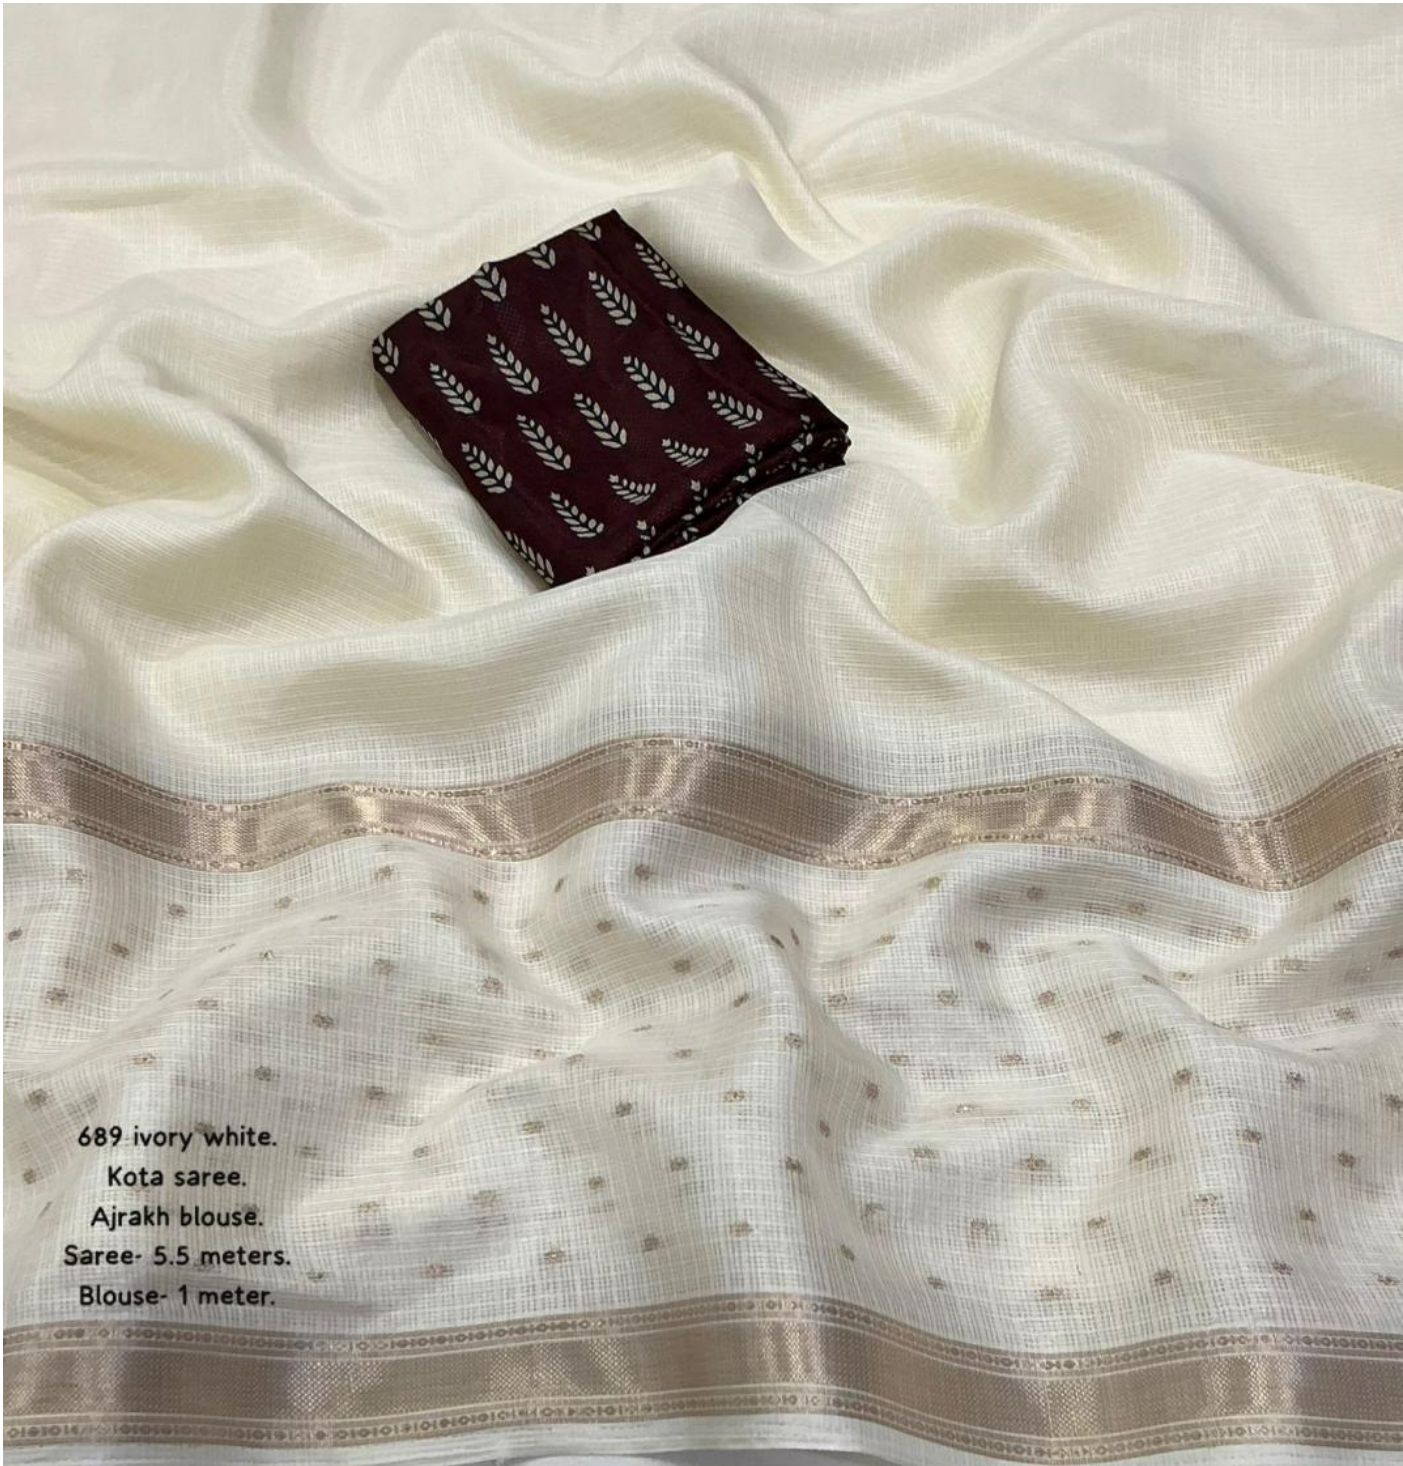

689 ivory white.  
Kota saree.  
Ajrakh blouse.  
Saree- 5.5 meters.  
Blouse- 1 meter.

Blouse- 1 meter.

689 ivory white.  
Kota saree.  
Ajrakh blouse.  
Saree- 5.5 meters.  
Blouse- 1 meter.

689 ivory white.  
Kota saree.  
Ajrakh blouse.  
Saree- 5.5 meters.  
Blouse- 1 meter.

689 ivory white.  
Kota saree.  
Ajrakh blouse.  
Saree- 5.5 meters.  
Blouse- 1 meter.