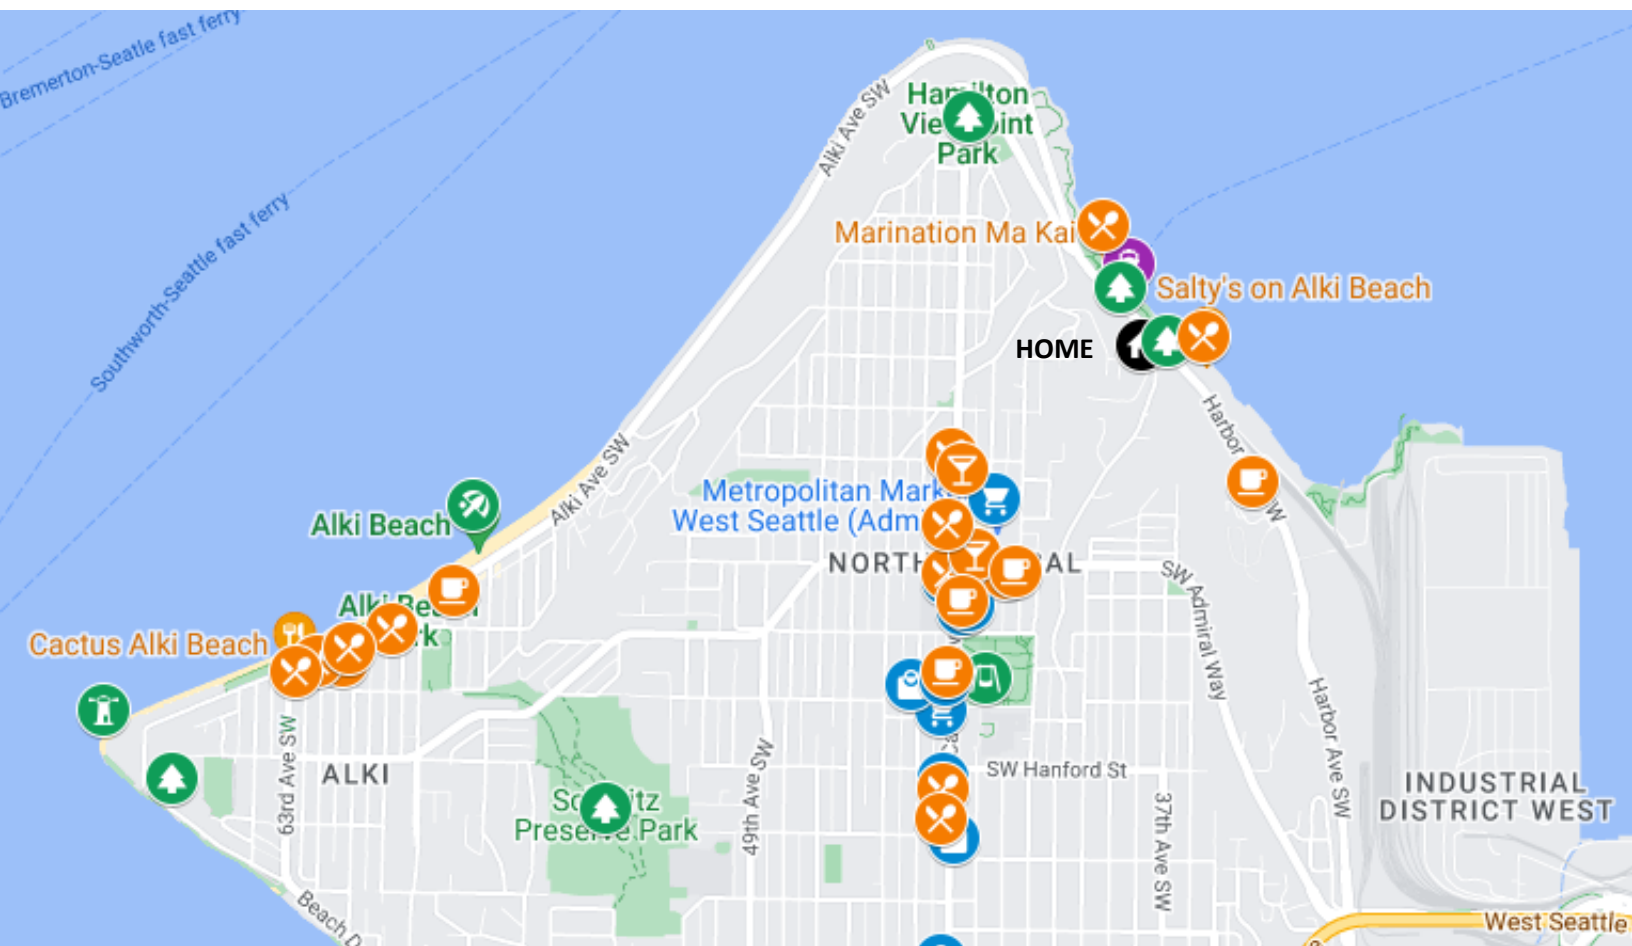

1727 Harbor Avenue SW—What's Nearby?

- 🏠 1727 Harbor Ave SW
- 🚗 Water Taxi Route & Harbor Ave SW
- 🌳 Seacrest Park Cove 1
- 🌳 Seacrest Park Cove 2
- 🌳 Hamilton Viewpoint Park
- 🌳 Schmitz Preserve Park
- 🌳 Alki Beach
- 🏟️ Hiawatha Playfield
- 🌳 Constellation Park
- 🏠 Alki Point Lighthouse
- 🛒 West Seattle Farmers Market
- 🛒 Whole Foods Market
- 🛒 Trader Joe's
- 🛒 PCC Community Markets - West Seattle
- 🛒 Metropolitan Market West Seattle (Admiral)
- 🛒 Safeway
- 🛒 Old Towne Toffee, LLC
- 🛒 West Seattle Runner
- 🛒 Alair Gift Shop
- 🛒 Mud Bay
- 🛒 Meeples Games
- 🛒 Alki Bike & Board
- 🛒 The Swinery
- 🛒 Admiral Junction
- ☕ Olympia Coffee Roasting
- ☕ Freshy's
- ☕ Ampersand Cafe on Alki
- ☕ Starbucks
- 🍔 Gyro Heroes
- 🍔 Oh's Sandwiches
- 🍔 Il Nido
- 🍔 Irashai Sushi
- 🍔 Mioposto Pizzeria
- 🍔 Sunfish
- 🍔 Salty's on Alki Beach
- 🍔 Marination Ma Kai
- 🍔 Bebop Waffle Shop
- 🍔 Circa Grill & Alehouse
- 🍔 Harry's Beach House
- 🍔 Cactus Alki Beach
- 🍔 Srivilai Thai Cuisine
- 🍔 Fire Tacos de Birria