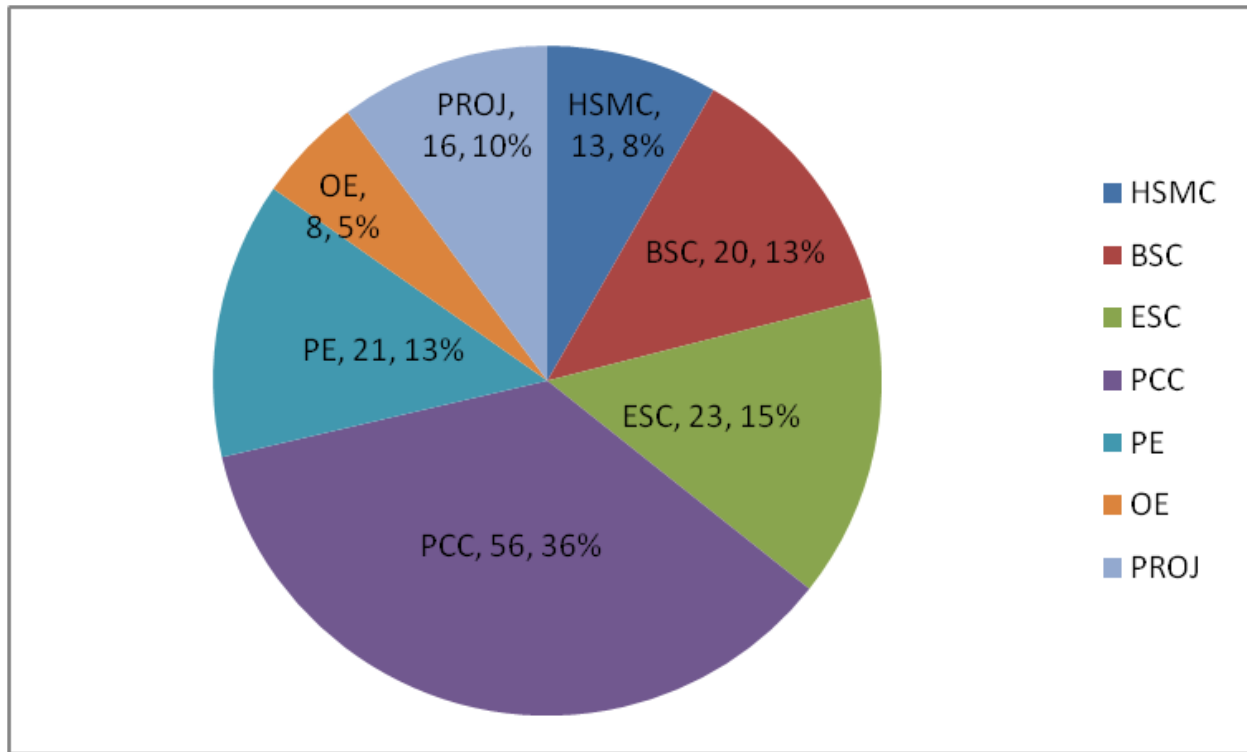

## B.Tech in Electronics and Computer Engineering

**HSMC - Humanities, Social Sciences and Management Course**

**BSC - Basic Science Courses**

**ESC - Engineering Science Courses**

**PCC - Professional Core Courses**

**PE - Professional Elective Courses**

**OE - Open Elective Courses**

**PROJ - Project Work, Internship, Seminar etc**