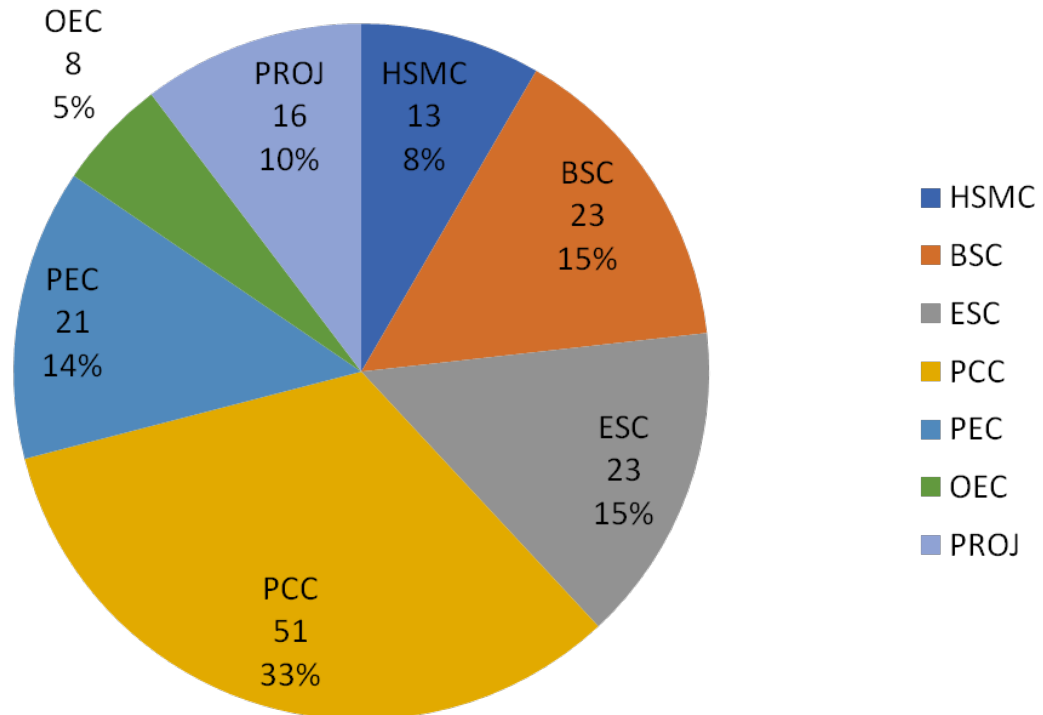

School of Engineering and Technology
Department of Electronics and Communication Engineering

Credit Distribution

1. B.Tech in ECE – Batch of 2020-24

HSMC - Humanities, Social Sciences and Management Course

BSC - Basic Science Courses

ESC - Engineering Science Courses

PCC - Professional Core Courses

PEC - Professional Elective Courses

OEC - Open Elective Courses

PROJ - Project Work, Internship, Seminar etc