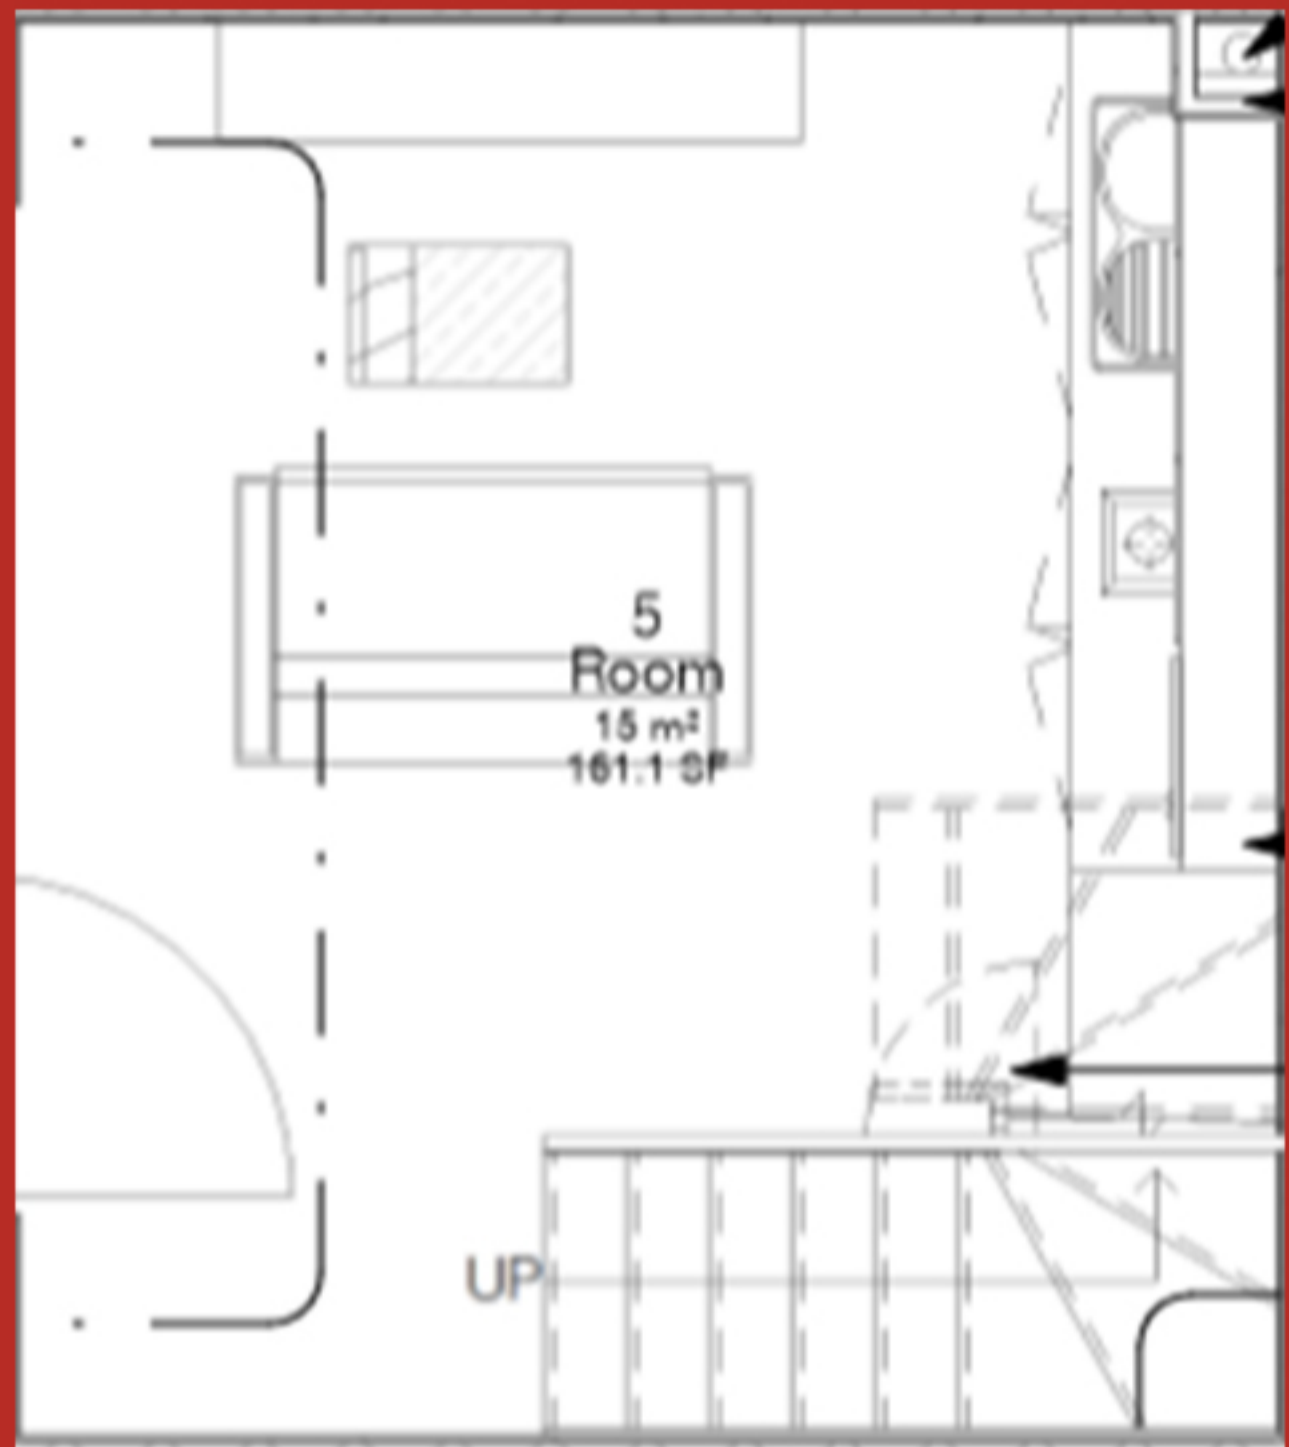

Flat 29
Springfield
Mount
32m²

Ground Floor

1st Floor