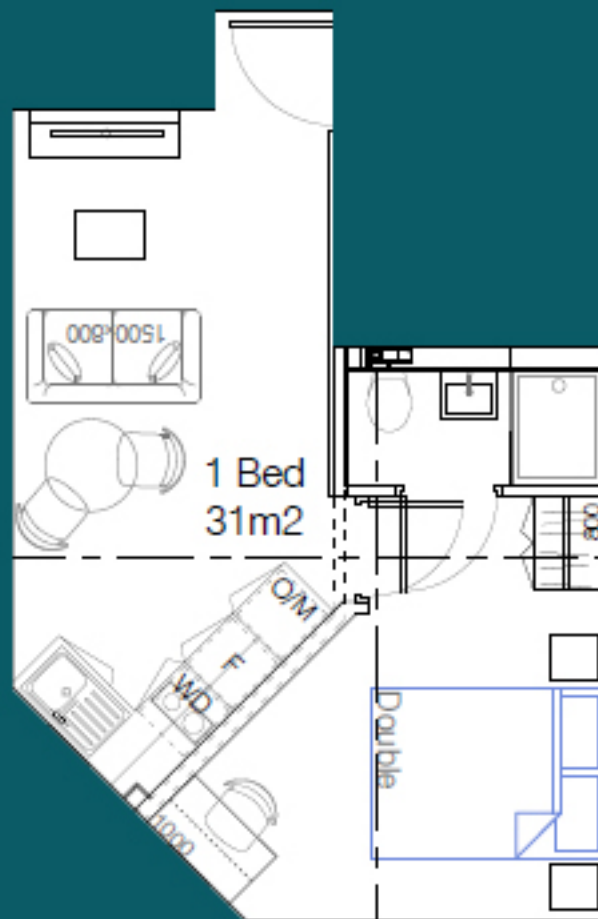

Flat 59
31m²
1 Bed

APOLLO
RESIDENCE