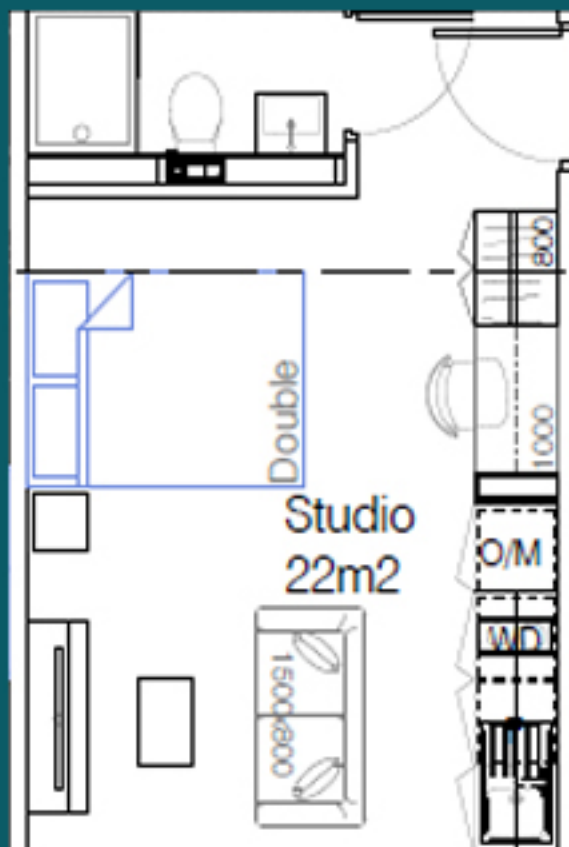

Flat 48
22m²
Studio

APOLLO
RESIDENCE