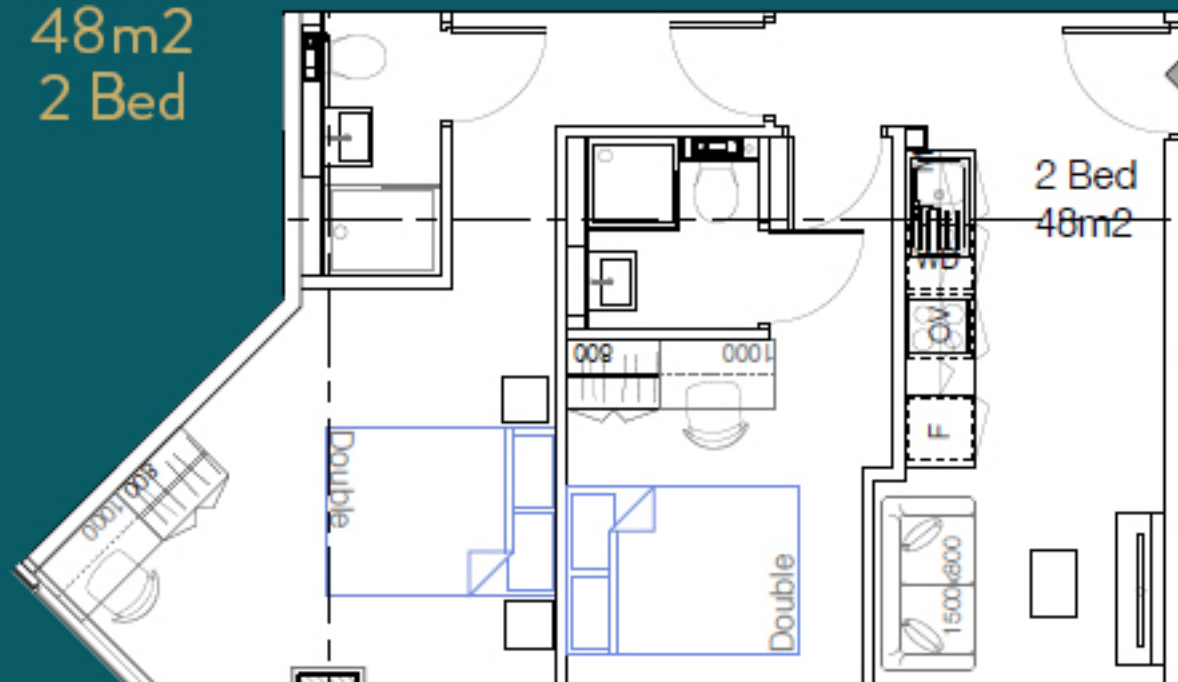

Flat 12
48m²
2 Bed

APOLLO
RESIDENCE