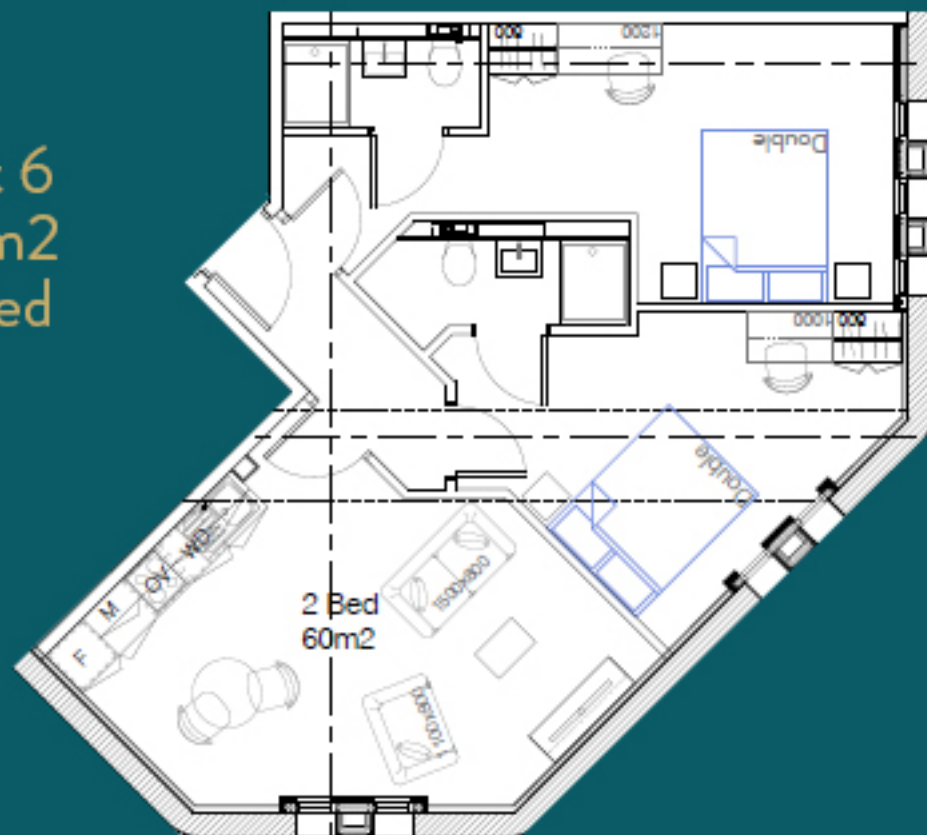

Flat 6
60m²
2 Bed

APOLLO
RESIDENCE