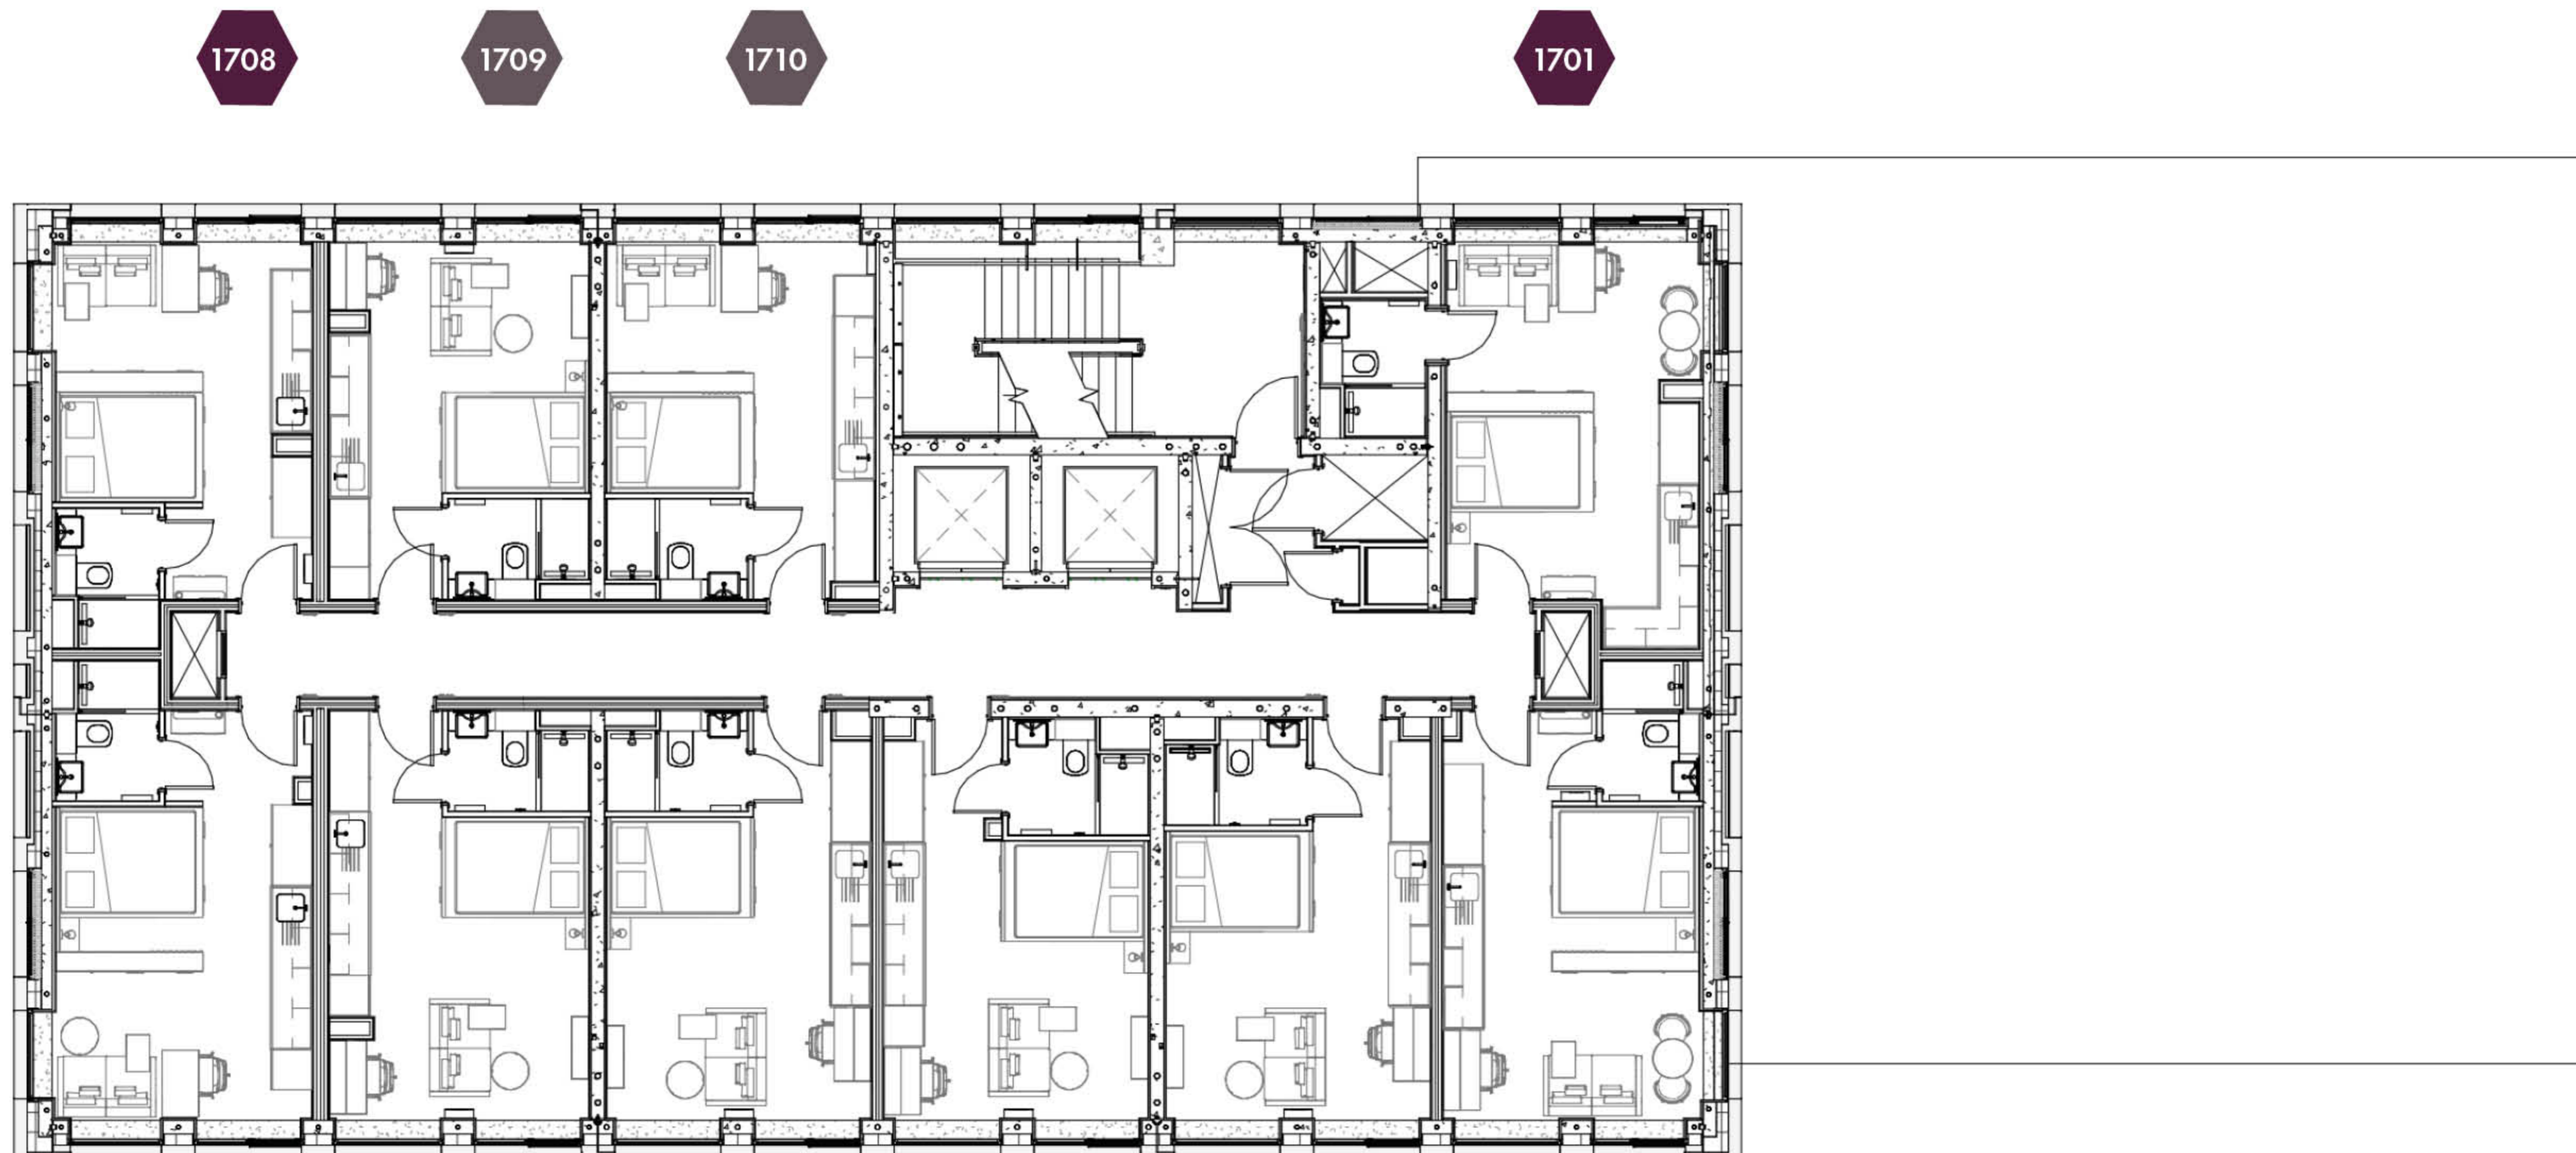

Live Oasis St Albans Place

17

Seventeenth Floor

Live Oasis St Albans Place,
41 Wade Lane,
Leeds,
LS2 8NJ

-  Superior
-  Executive
-  Deluxe

Flat Size (sqm)

1701	24
1702	24
1703	23
1704	23
1705	24
1706	23
1707	24
1708	21
1709	20
1710	21

1707 1706 1705 1704 1703 1702

Your place to call home