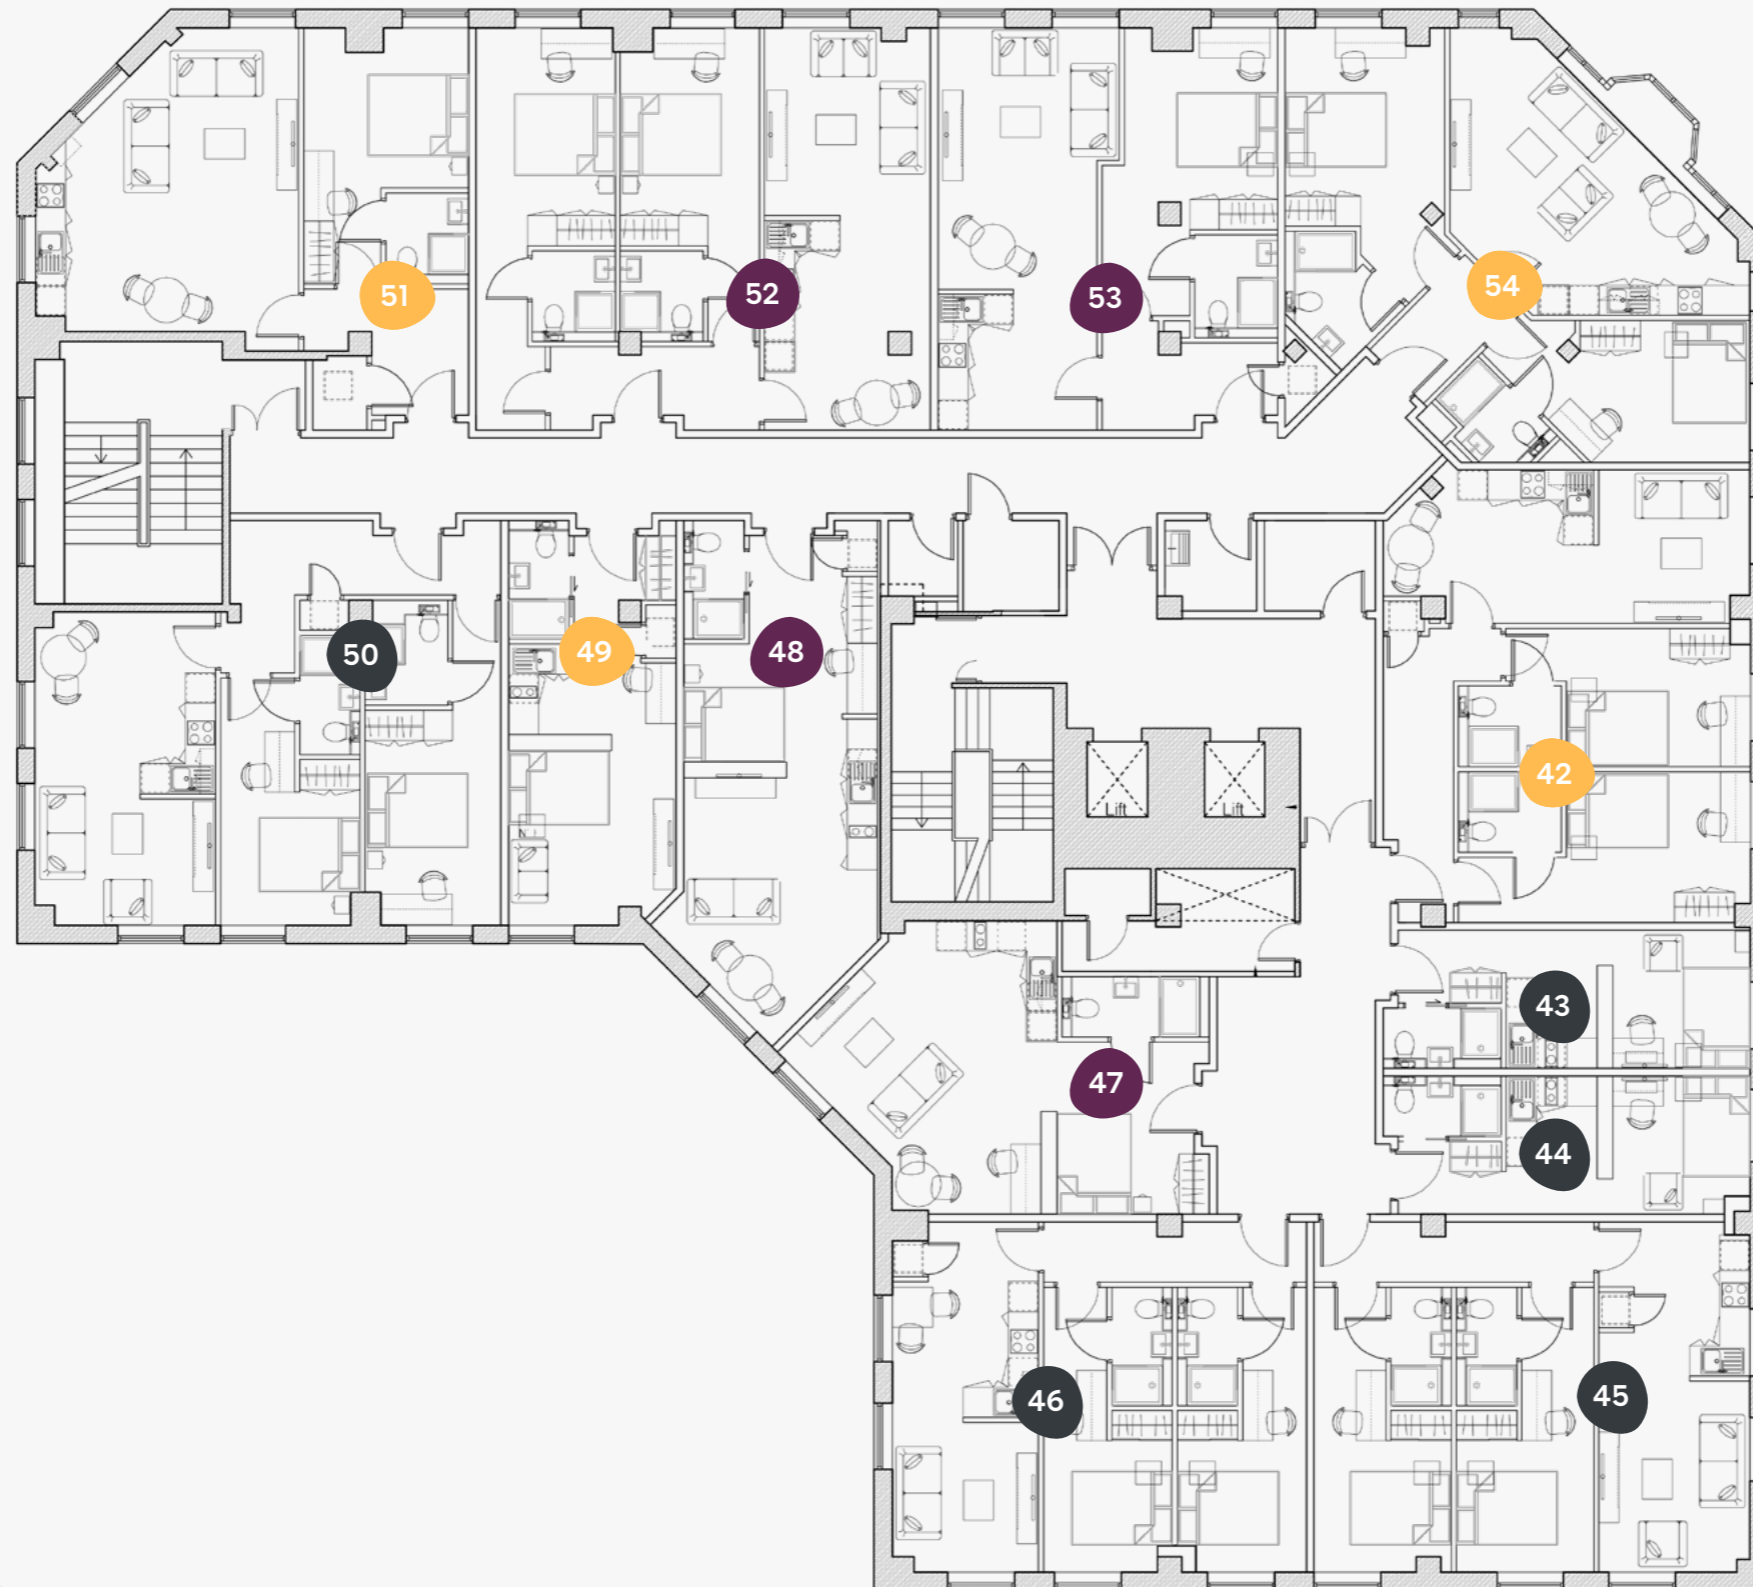

Flat	Size (sqm)
16	63.9
17	19.6
18	19.6
19	59.9
20	56.4
21	38.3
22	33.9
23	25.8
24	66.4
25	51.3
26	71.4
27	53.4
28	65.0

Q Two Residence

2

Second Floor

25 Queen Street, Leeds,
LS1 2FH

- Superior
- Deluxe
- Executive
- Premium
- Classic

Flat Size (sqm)

29	63.9
30	19.6
31	19.4
32	59.9
33	56.6
34	38.1
35	34.9
36	25.8
37	66.4
38	51.4
39	71.3
40	53.4
41	65.1

Q Two Residence

3

Third Floor

25 Queen Street, Leeds,
LS1 2FH

- Superior
- Deluxe
- Executive
- Premium
- Classic

Flat Size (sqm)

42	63.9
43	19.6
44	19.4
45	59.9
46	56.6
47	38.1
48	34.9
49	25.8
50	66.4
51	51.4
52	71.3
53	53.4
54	65.1

Q Two Residence

4

Fourth Floor

25 Queen Street, Leeds,
LS1 2FH

- Superior
- Deluxe
- Executive
- Premium
- Classic

Flat Size (sqm)

55	24.0
56	24.4
57	49.7
58	48.9
59	31.8
60	32.1
61	22.1
62	22.5
63	28.7
64	37.8
65	23.8
66	23.0
67	24.1
68	23.9
69	24.0
70	51.3
71	23.9

Book online today at ypp.co.uk
info@ypp.co.uk | 0113 2444 666