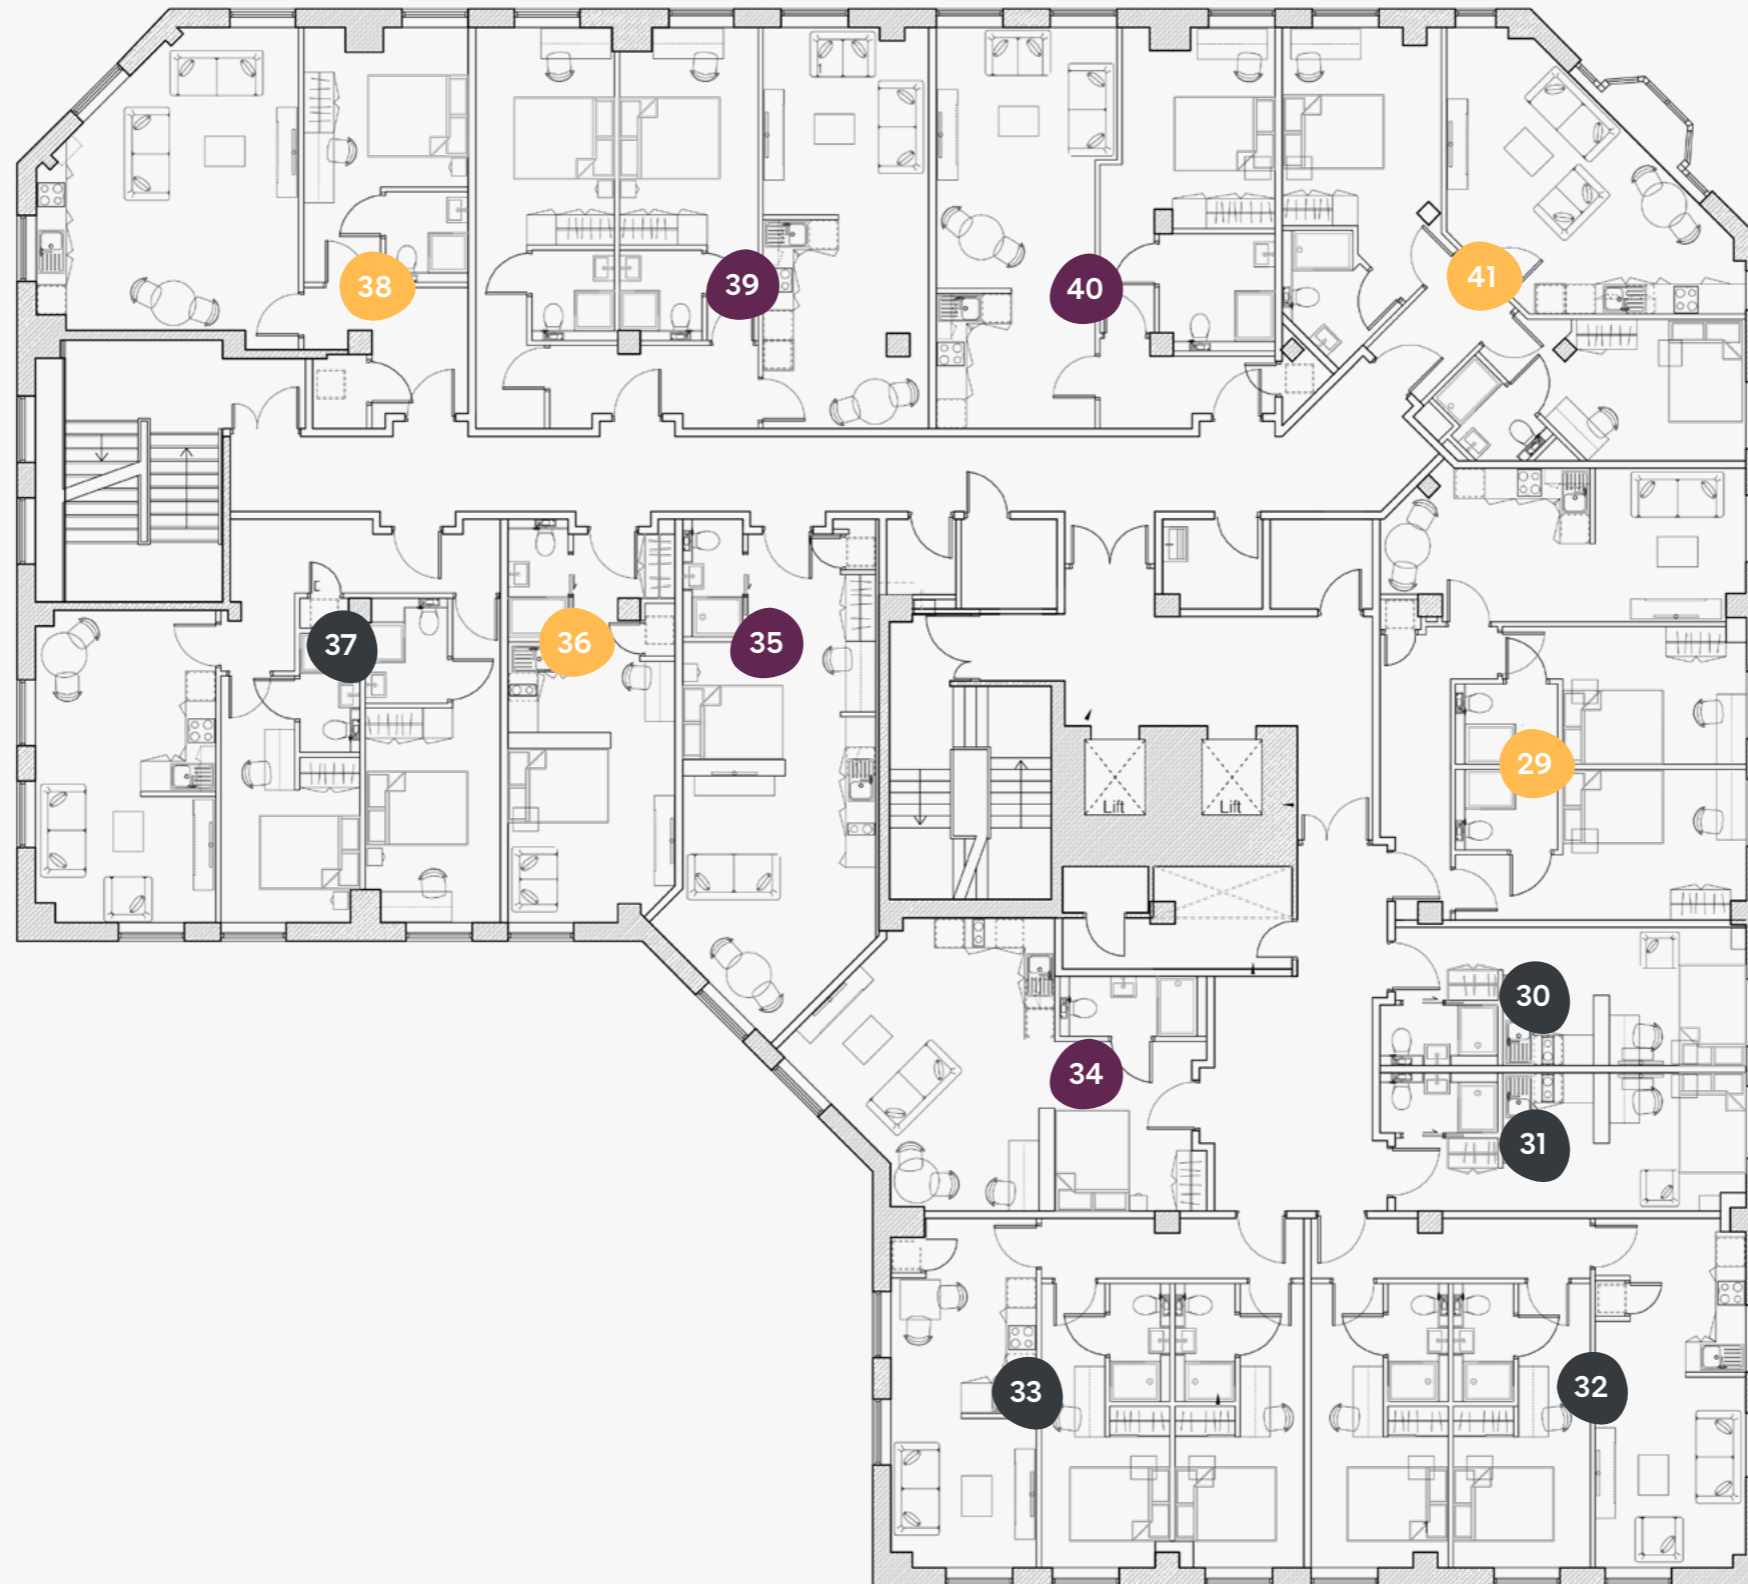

1	34.5
2	18.7
3	18.5
4	55.5
5	53.9
6	32.2
7	25.8
8	26.8
9	63.5
10	32.5
11	23.9
12	23.9
13	23.9
14	24.6
15	29.0

Q Two Residence

1

First Floor

25 Queen Street, Leeds,
LS1 2FH

- Superior
- Deluxe
- Executive
- Premium
- Classic

Flat	Size (sqm)
16	63.9
17	19.6
18	19.6
19	59.9
20	56.4
21	38.3
22	33.9
23	25.8
24	66.4
25	51.3
26	71.4
27	53.4
28	65.0

Q Two Residence

2

Second Floor

25 Queen Street, Leeds,
LS1 2FH

- Superior
- Deluxe
- Executive
- Premium
- Classic

Flat Size (sqm)

29	63.9
30	19.6
31	19.4
32	59.9
33	56.6
34	38.1
35	34.9
36	25.8
37	66.4
38	51.4
39	71.3
40	53.4
41	65.1

Q Two Residence

3

Third Floor

25 Queen Street, Leeds,
LS1 2FH

- Superior
- Deluxe
- Executive
- Premium
- Classic