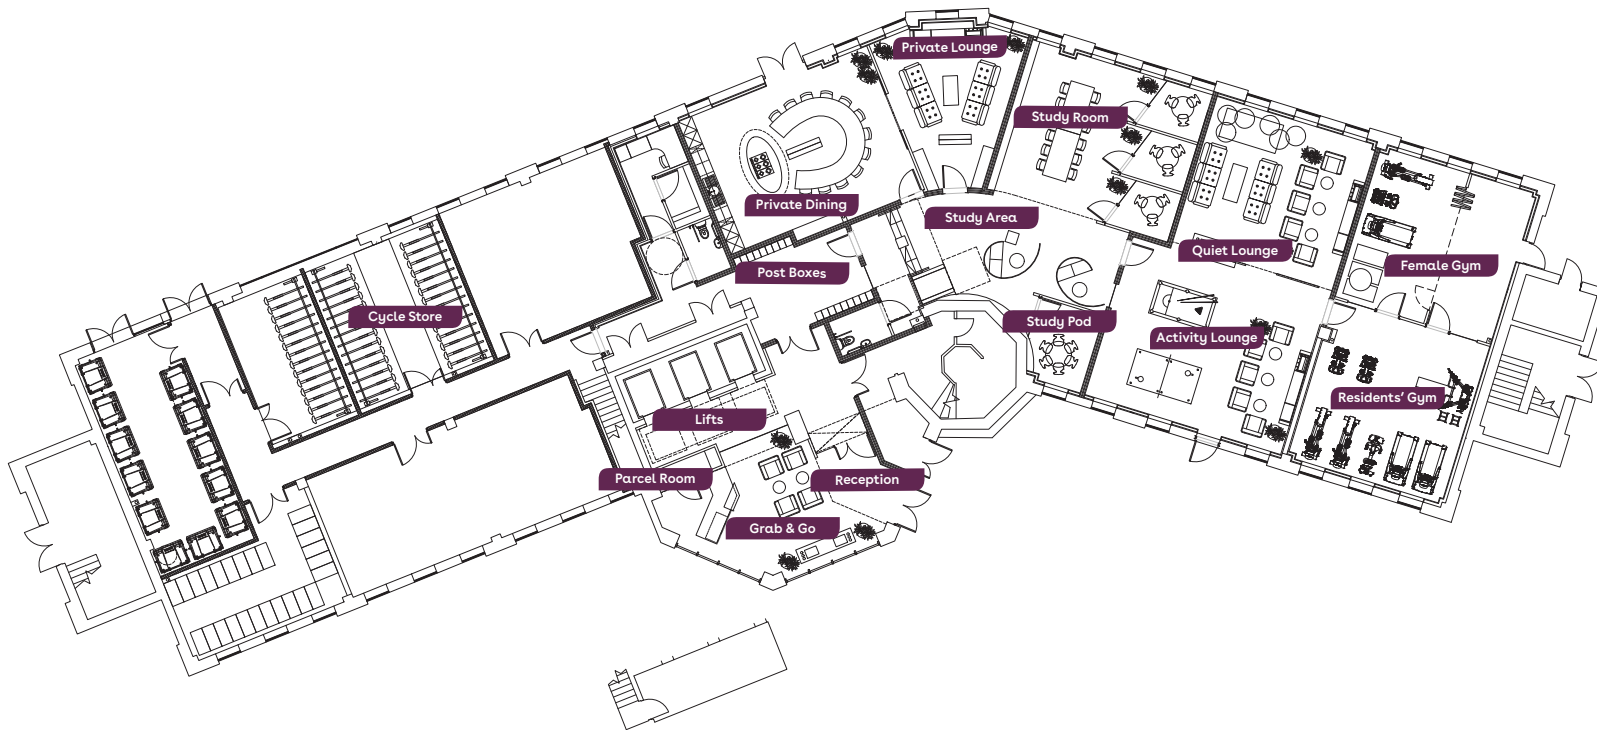

## Ground Floor

Q Three Residence,  
Westgate,  
Leeds, LS1 2AX

-  Superior
-  Deluxe
-  Premium