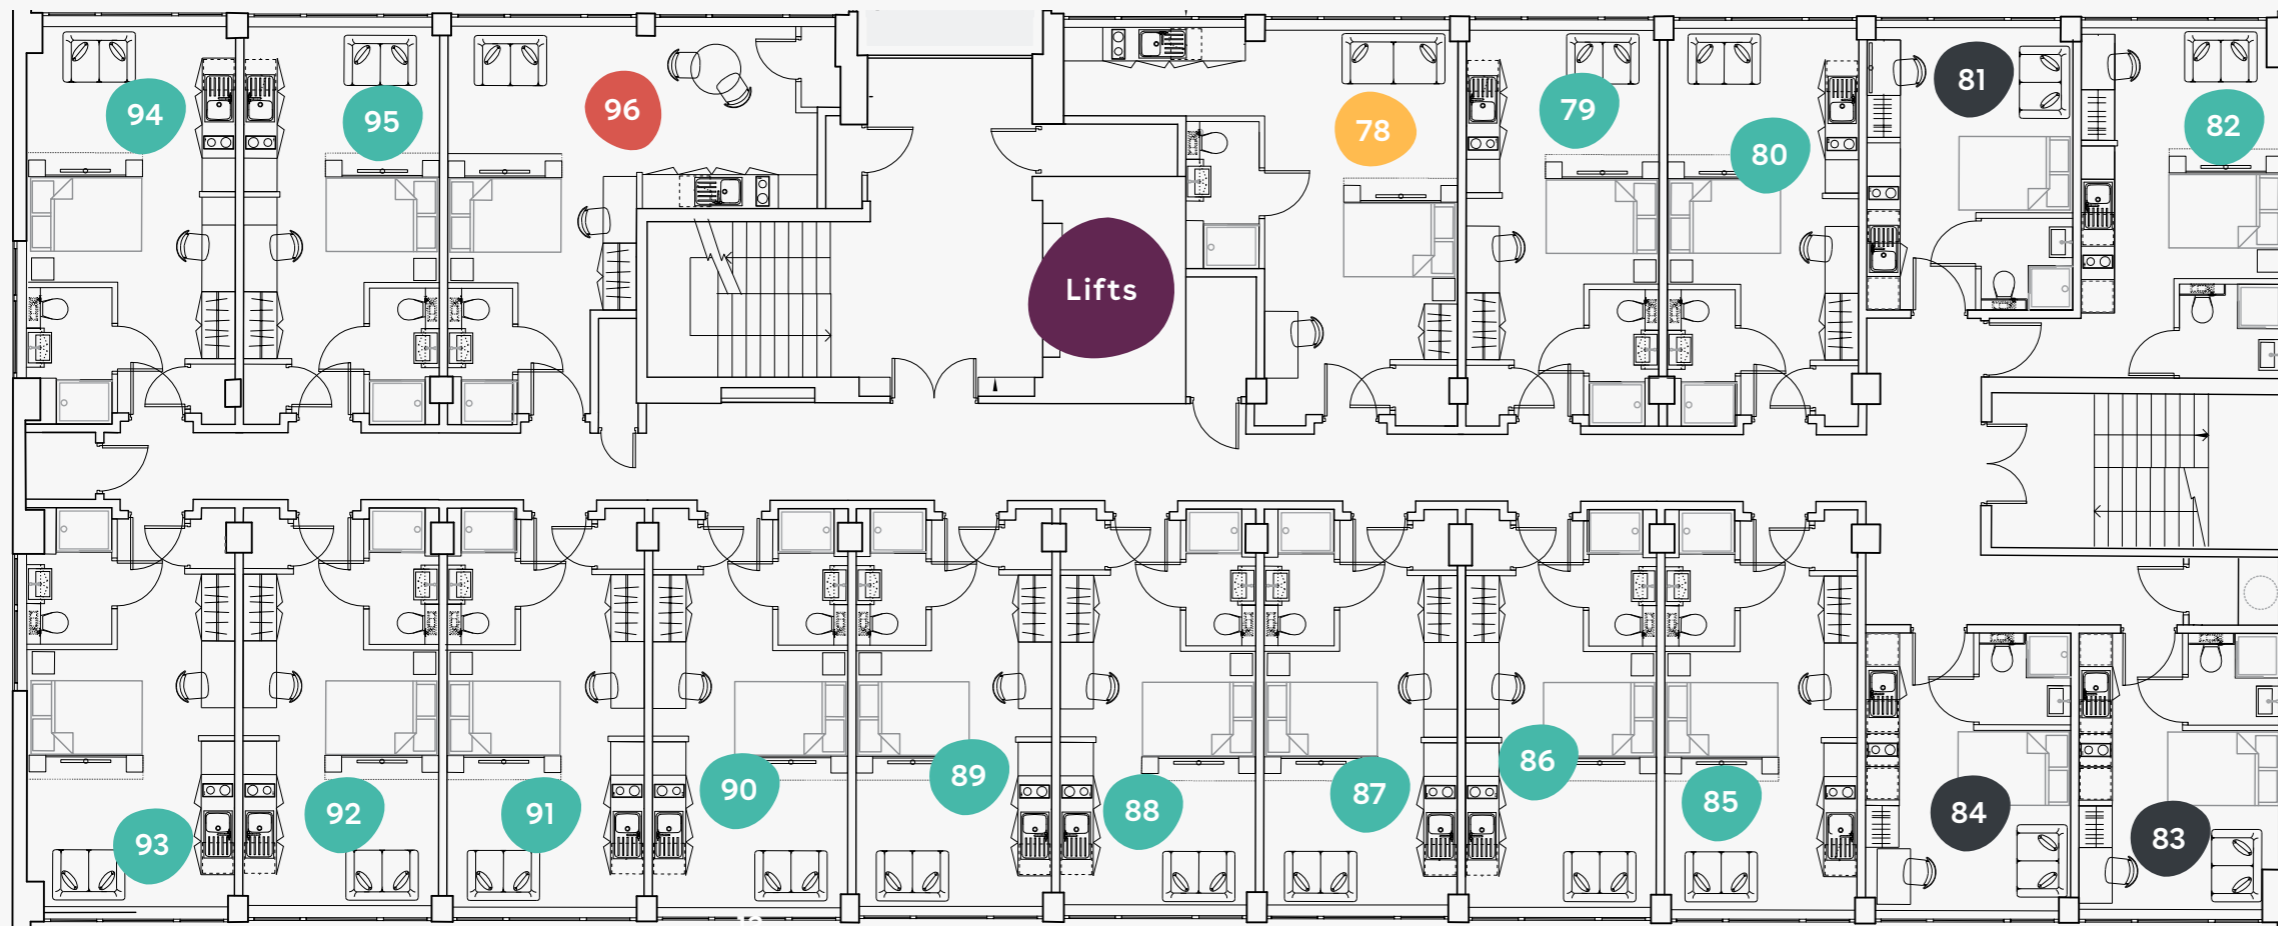

## Fourth Floor

Piccadilly Court, York,  
YO1 9SZ

- Superior
- Deluxe
- Executive
- Premium
- Classic

Flat      Size (sqm)

59	33.7
60	24.4
61	24.2
62	18.4
63	24.6
64	18.0
65	18.5
66	24.5
67	24.2
68	24.5
69	24.7
70	24.7
71	24.8
72	25.0
73	25.0
74	26.0
75	25.5
76	24.3
77	33.1

# Piccadilly Residence

5

## Fifth Floor

Piccadilly Court, York,  
YO1 9SZ

- Superior
- Deluxe
- Executive
- Premium
- Classic

Flat      Size (sqm)

78	33.7
79	24.4
80	24.2
81	18.4
82	24.6
83	18.0
84	18.5
85	24.5
86	24.2
87	24.5
88	24.7
89	24.7
90	24.8
91	25.0
92	25.0
93	26.0
94	25.5
95	24.3
96	33.1