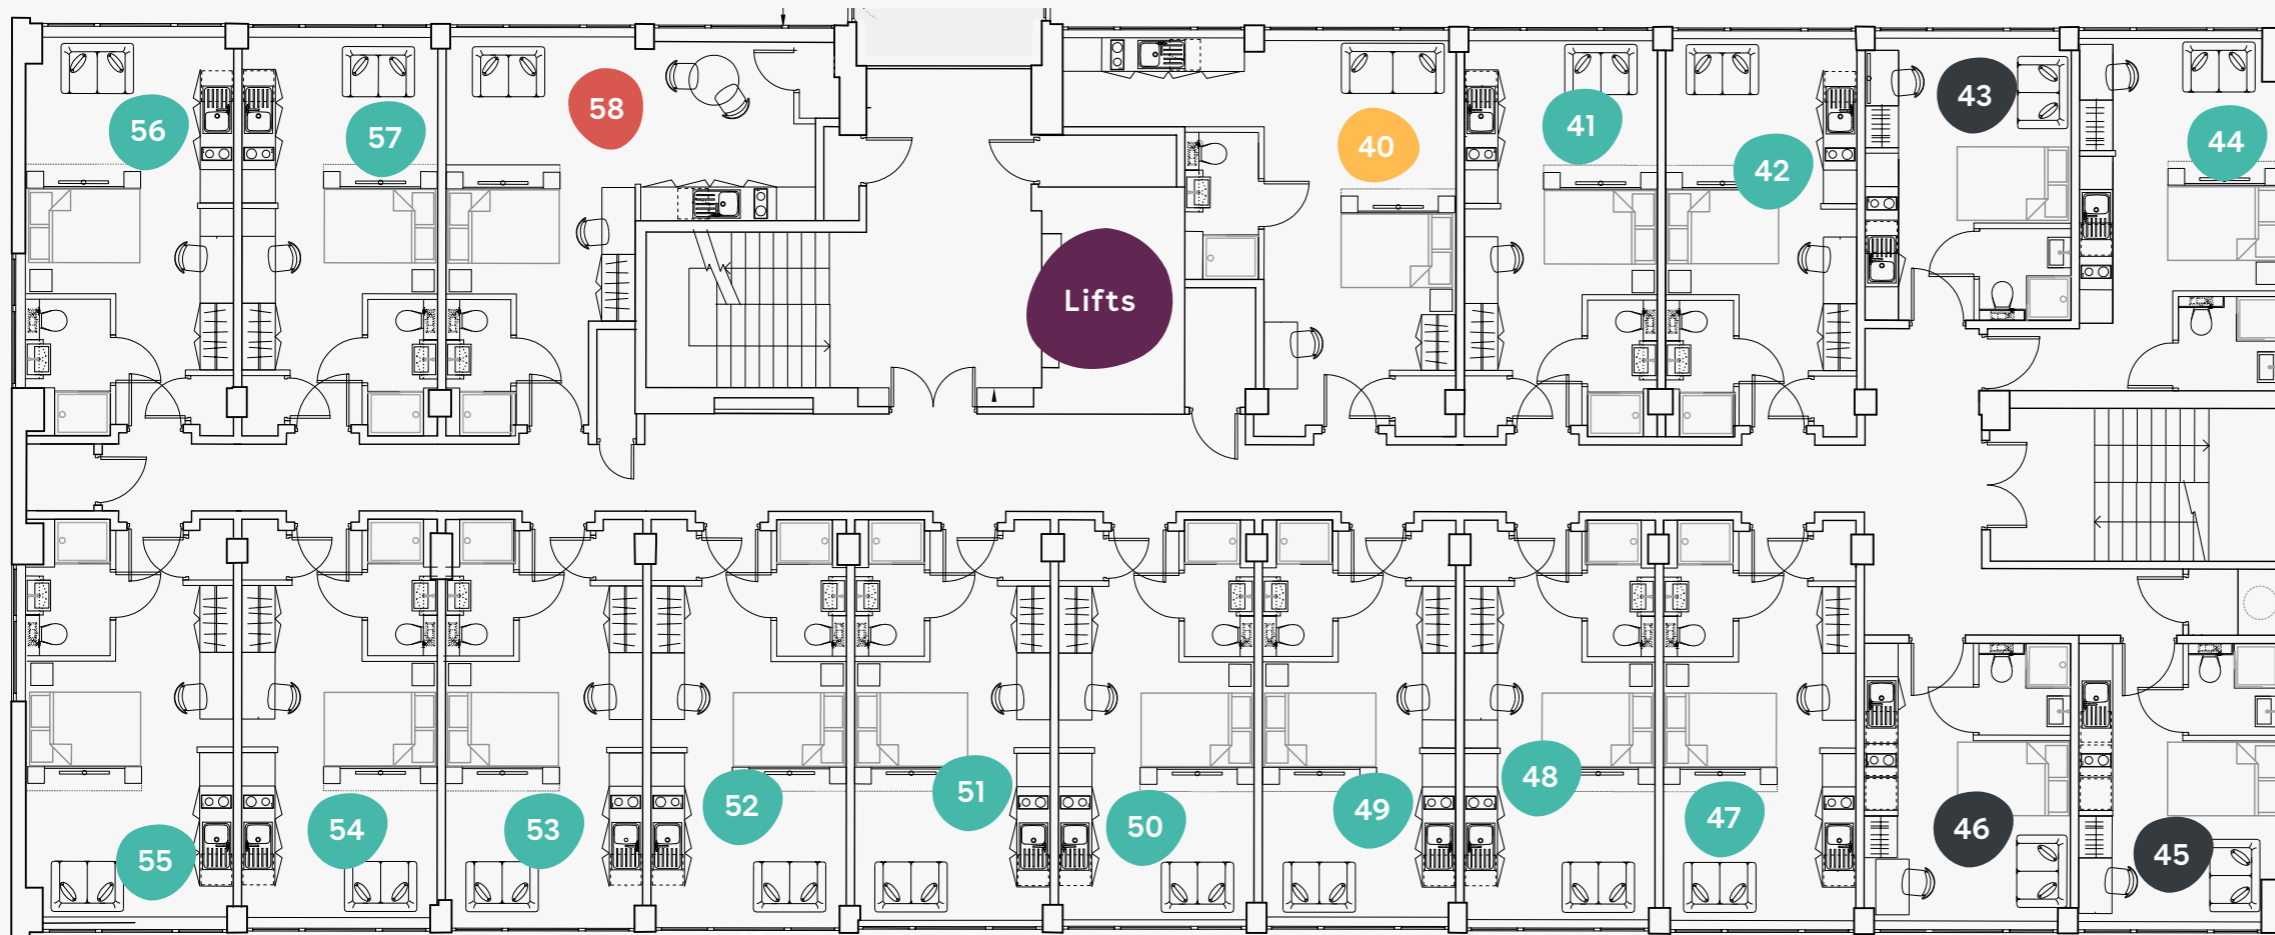

# Piccadilly Residence

3

## Third Floor

Piccadilly Court, York,  
YO1 9SZ

- Superior
- Deluxe
- Executive
- Premium
- Classic

Flat      Size (sqm)

40	33.7
41	24.4
42	24.2
43	18.4
44	24.6
45	18.0
46	18.5
47	24.5
48	24.2
49	24.5
50	24.7
51	24.7
52	24.8
53	25.0
54	25.0
55	26.0
56	25.5
57	24.3
58	33.1