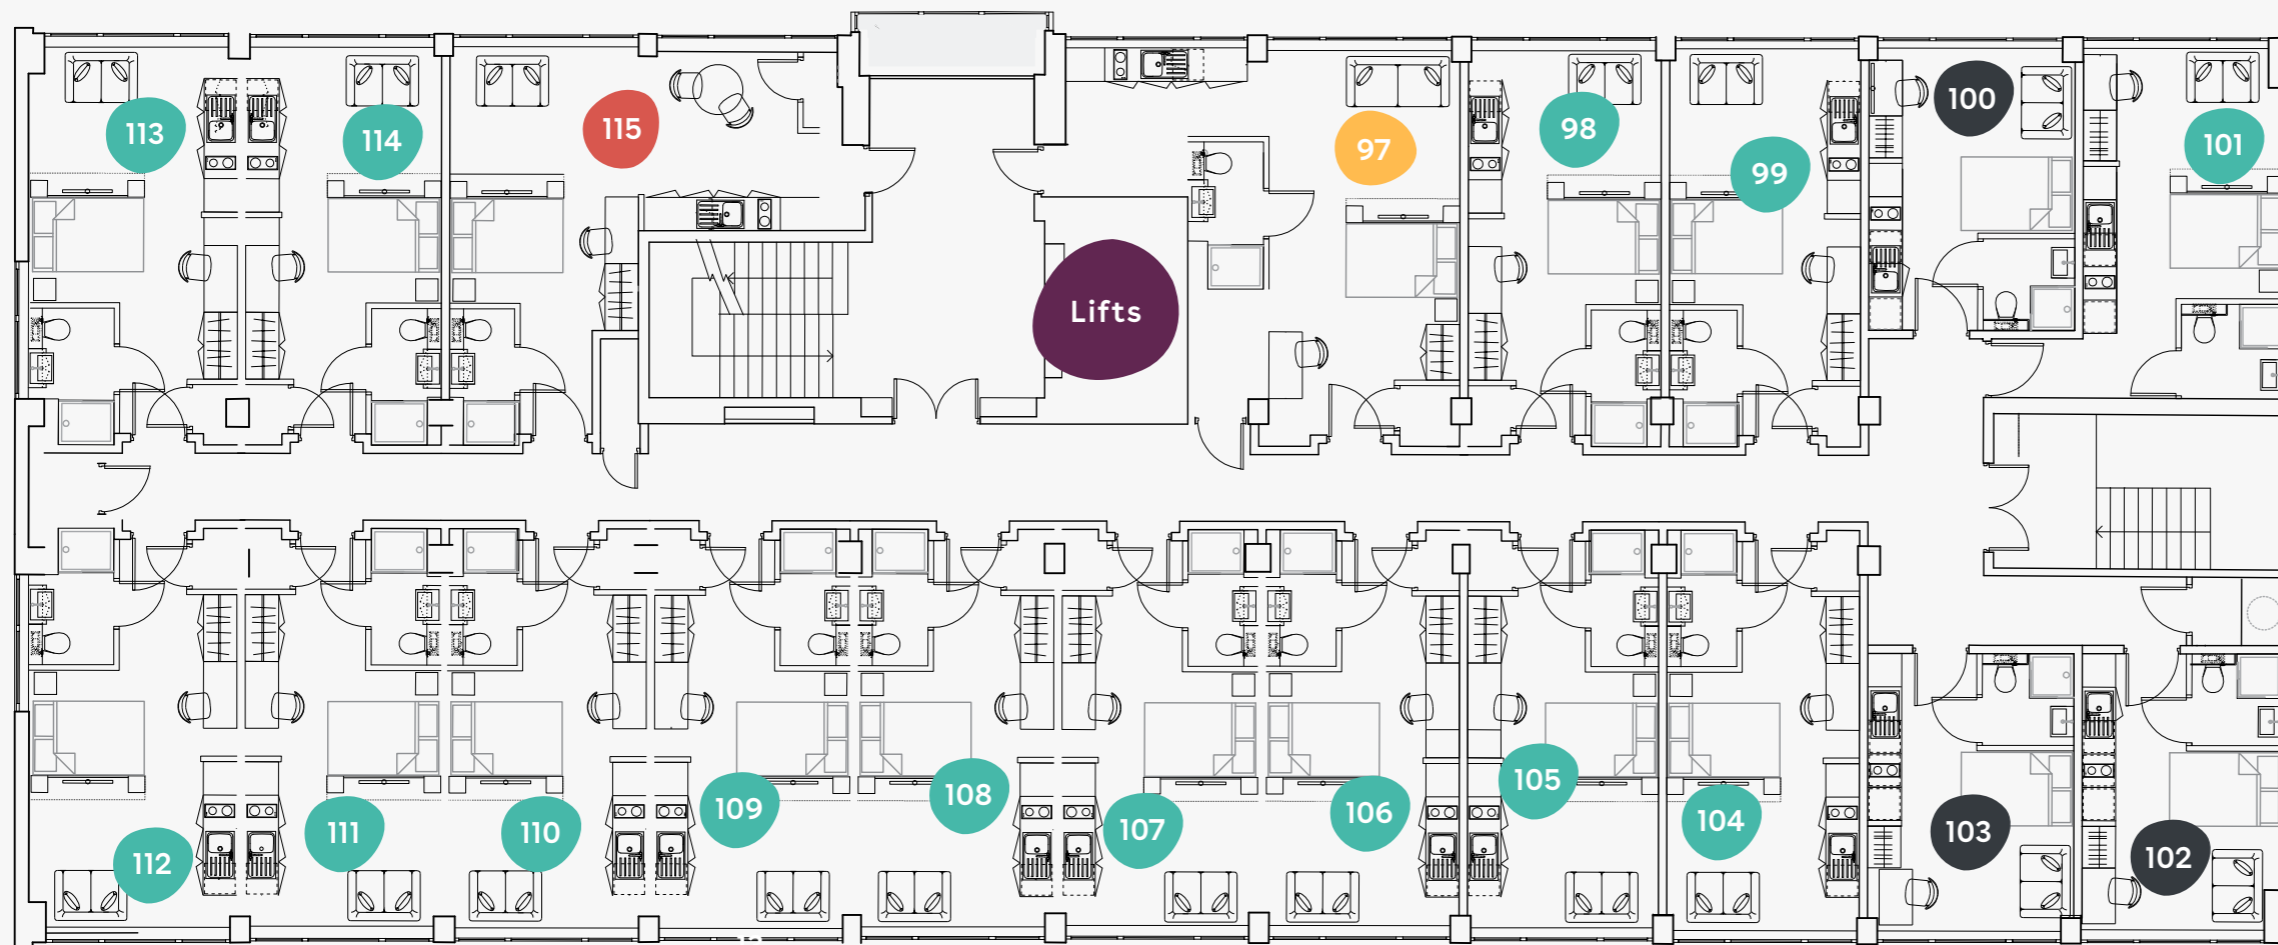

## Fifth Floor

Piccadilly Court, York,  
YO1 9SZ

- Superior
- Deluxe
- Executive
- Premium
- Classic

Flat      Size (sqm)

78	33.7
79	24.4
80	24.2
81	18.4
82	24.6
83	18.0
84	18.5
85	24.5
86	24.2
87	24.5
88	24.7
89	24.7
90	24.8
91	25.0
92	25.0
93	26.0
94	25.5
95	24.3
96	33.1

# Piccadilly Residence

6

## Sixth Floor

Piccadilly Court, York,  
YO1 9SZ

- Superior
- Deluxe
- Executive
- Premium
- Classic

Flat	Size (sqm)
97	33.7
98	24.4
99	24.2
100	18.4
101	24.6
102	18.0
103	18.5
104	24.5
105	24.2
106	24.5
107	24.7
108	24.7
109	24.8
110	25.0
111	25.0
112	26.0
113	25.5
114	24.3
115	33.1