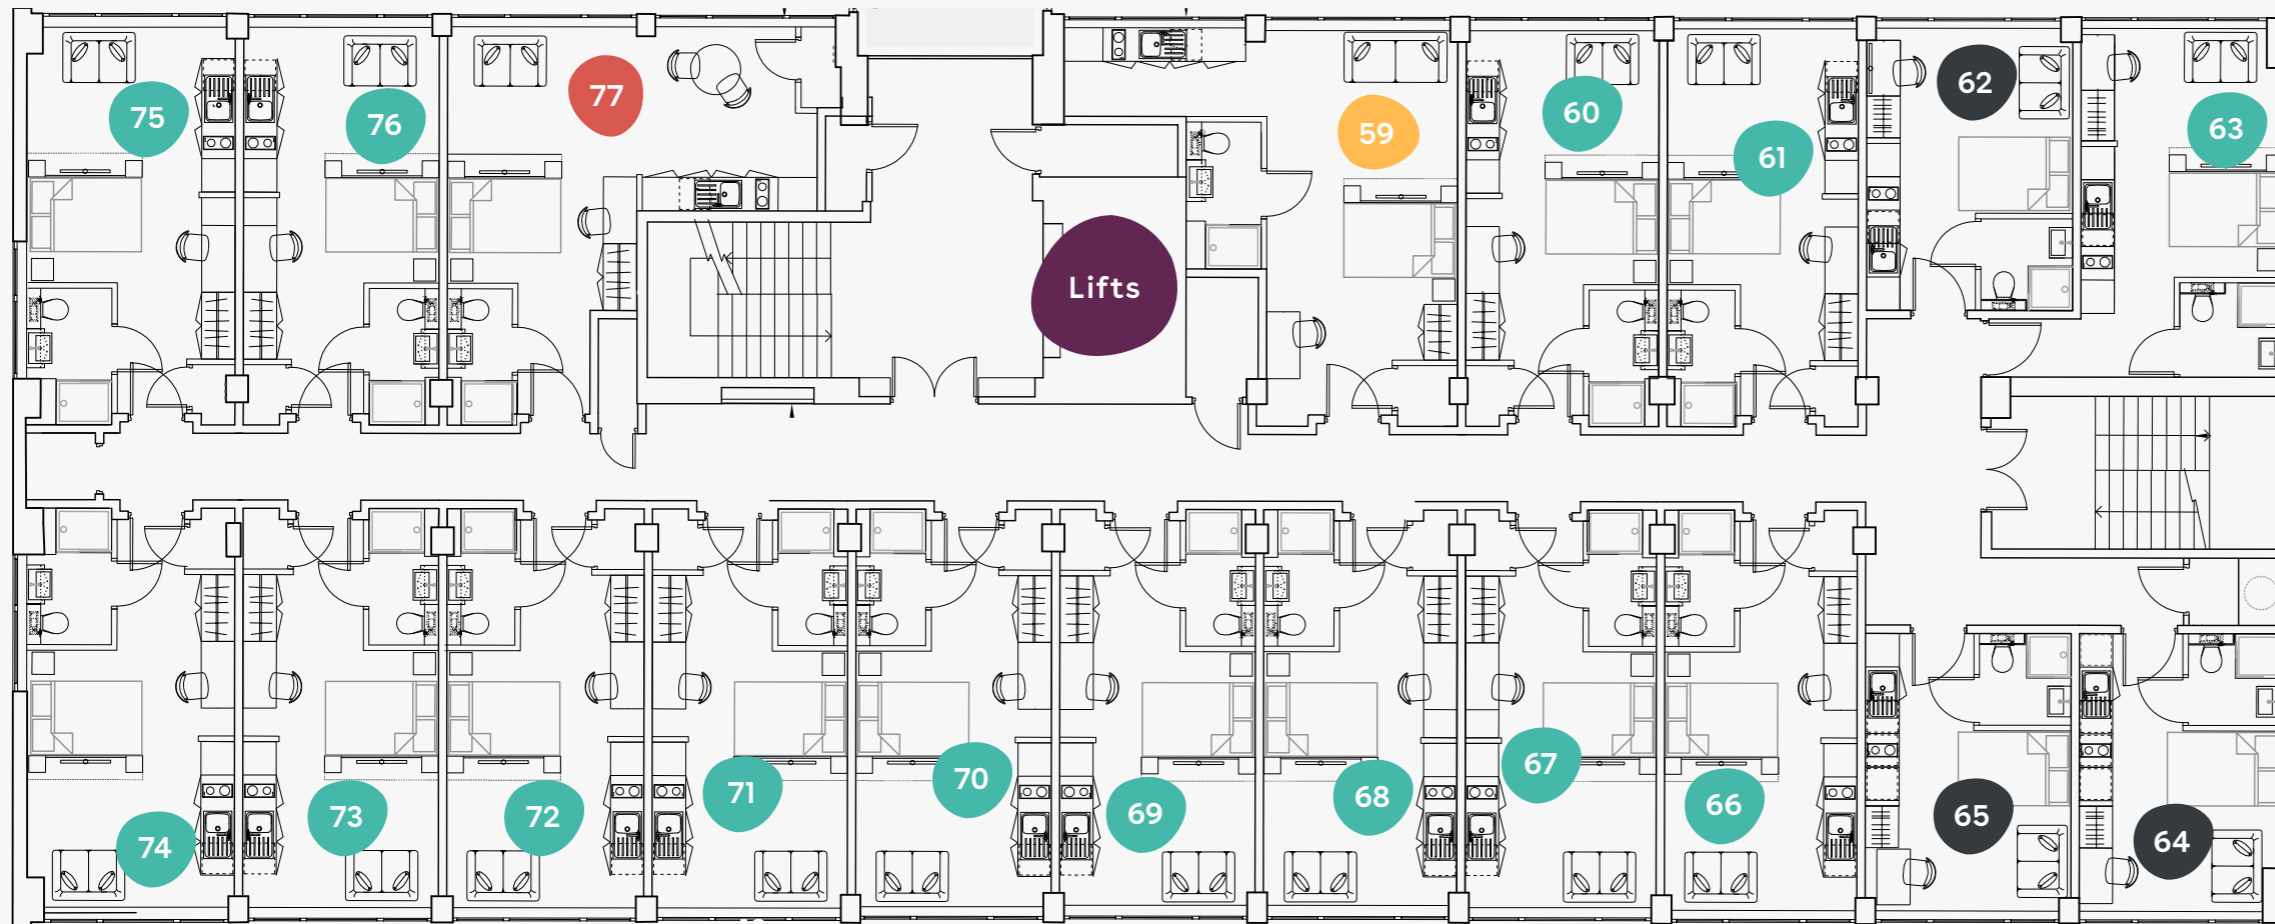

# Piccadilly Residence

4

## Fourth Floor

Piccadilly Court, York,  
YO1 9SZ

- Superior
- Deluxe
- Executive
- Premium
- Classic

Flat      Size (sqm)

59	33.7
60	24.4
61	24.2
62	18.4
63	24.6
64	18.0
65	18.5
66	24.5
67	24.2
68	24.5
69	24.7
70	24.7
71	24.8
72	25.0
73	25.0
74	26.0
75	25.5
76	24.3
77	33.1