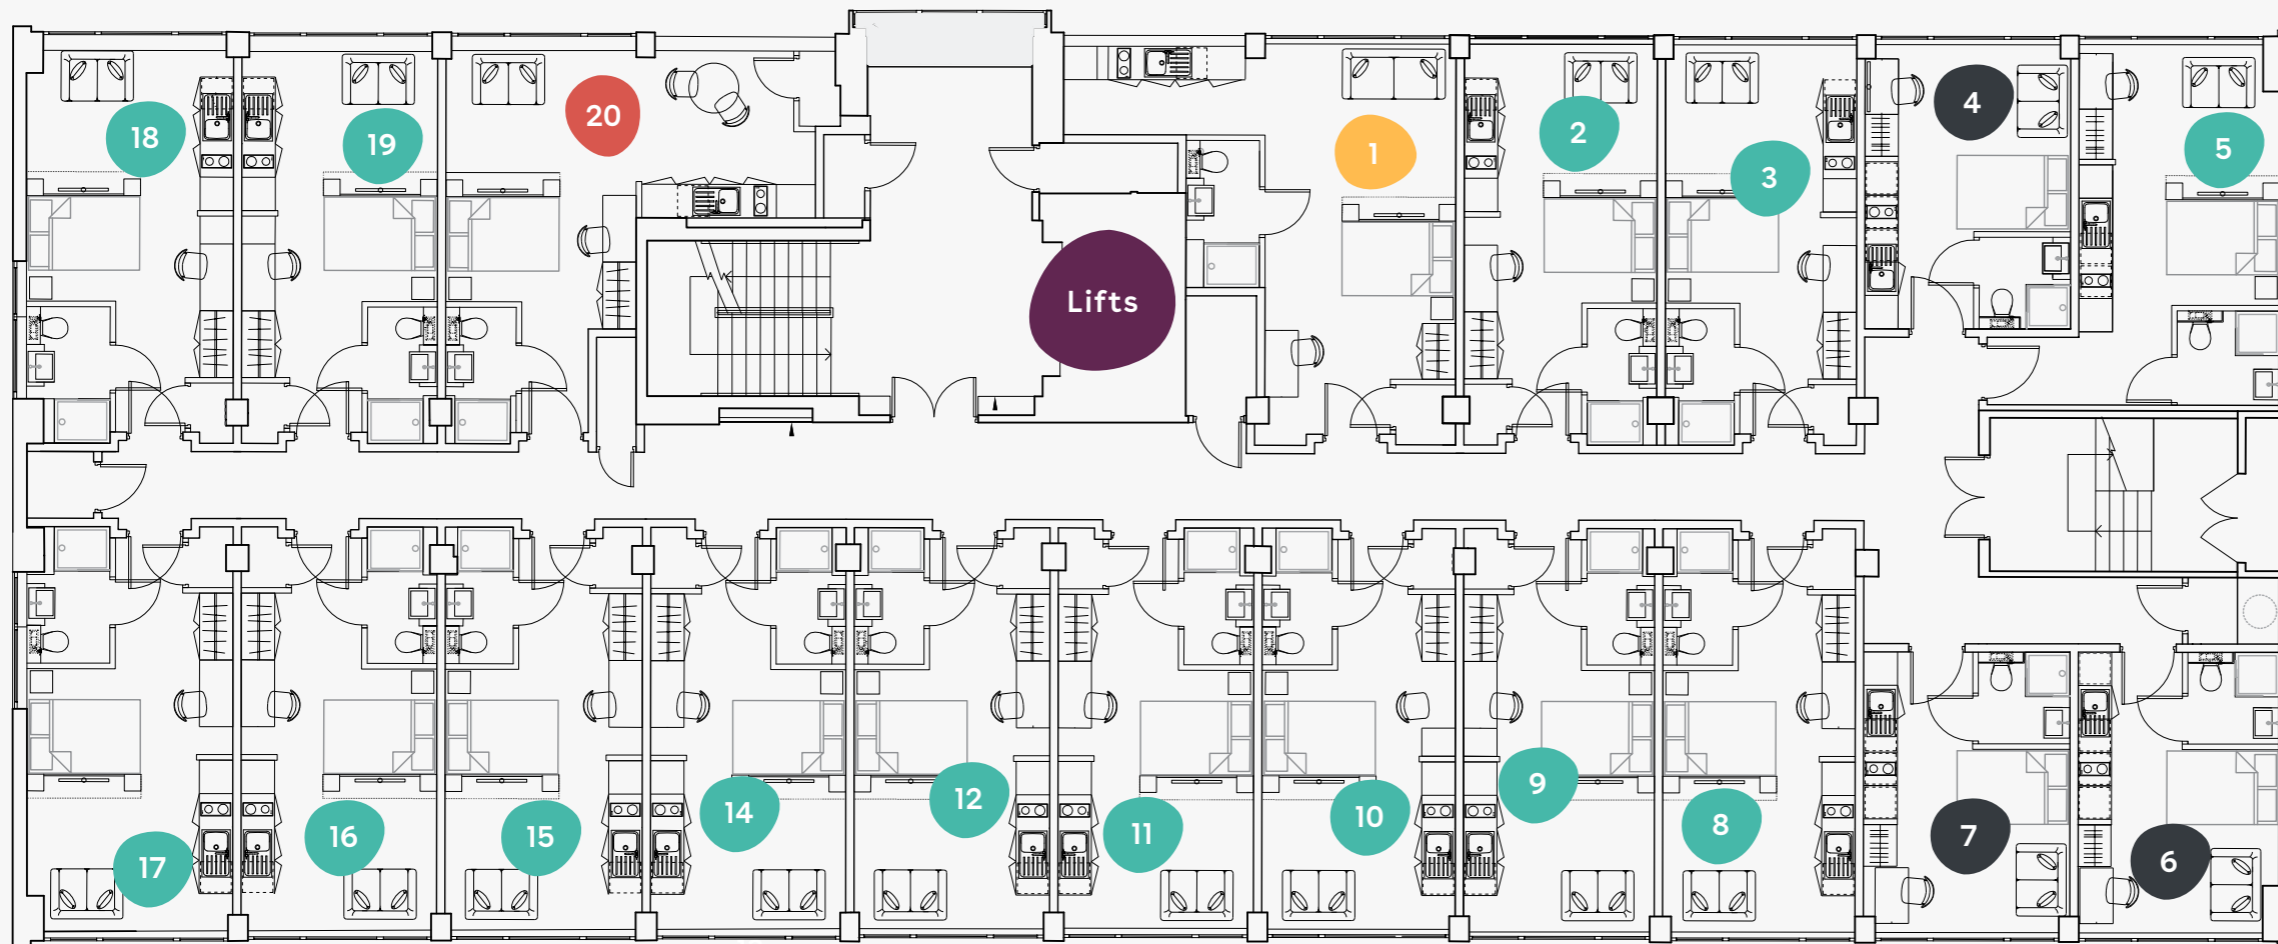

## First Floor

Piccadilly Court, York,  
YO1 9SZ

- Superior
- Deluxe
- Executive
- Premium
- Classic

Flat	Size (sqm)
01	33.7
02	24.4
03	24.2
04	18.4
05	24.6
06	18.0
07	18.5
08	24.5
09	24.2
10	24.5
11	24.7
12	24.7
14	24.8
15	25.0
16	25.0
17	26.0
18	25.5
19	24.3
20	33.1