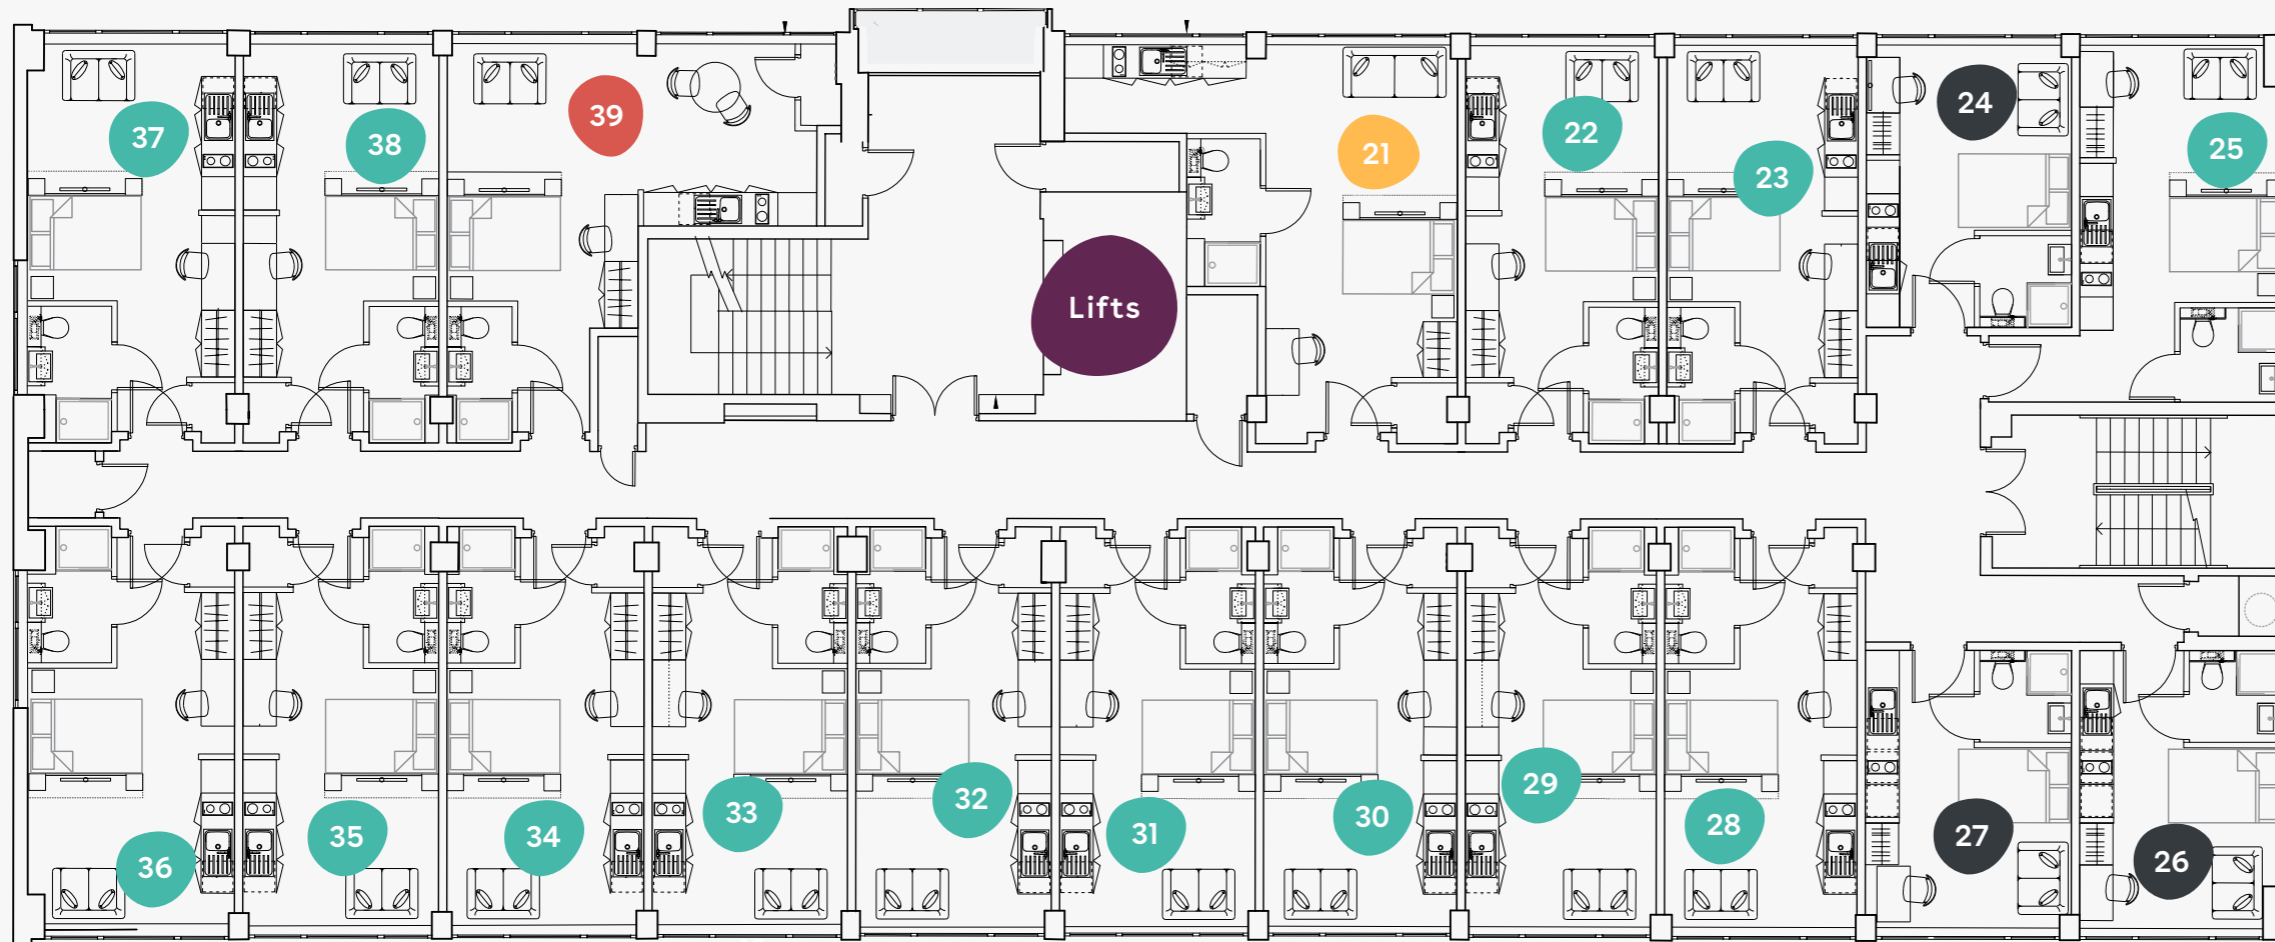

## First Floor

Piccadilly Court, York,  
YO1 9SZ

- Superior
- Deluxe
- Executive
- Premium
- Classic

Flat	Size (sqm)
01	33.7
02	24.4
03	24.2
04	18.4
05	24.6
06	18.0
07	18.5
08	24.5
09	24.2
10	24.5
11	24.7
12	24.7
14	24.8
15	25.0
16	25.0
17	26.0
18	25.5
19	24.3
20	33.1

# Piccadilly Residence

2

## Second Floor

Piccadilly Court, York,  
YO1 9SZ

- Superior
- Deluxe
- Executive
- Premium
- Classic

Flat	Size (sqm)
21	33.7
22	24.4
23	24.2
24	18.4
25	24.6
26	18.0
27	18.5
28	24.5
29	24.2
30	24.5
31	24.7
32	24.7
33	24.8
34	25.0
35	25.0
36	26.0
37	25.5
38	24.3
39	33.1