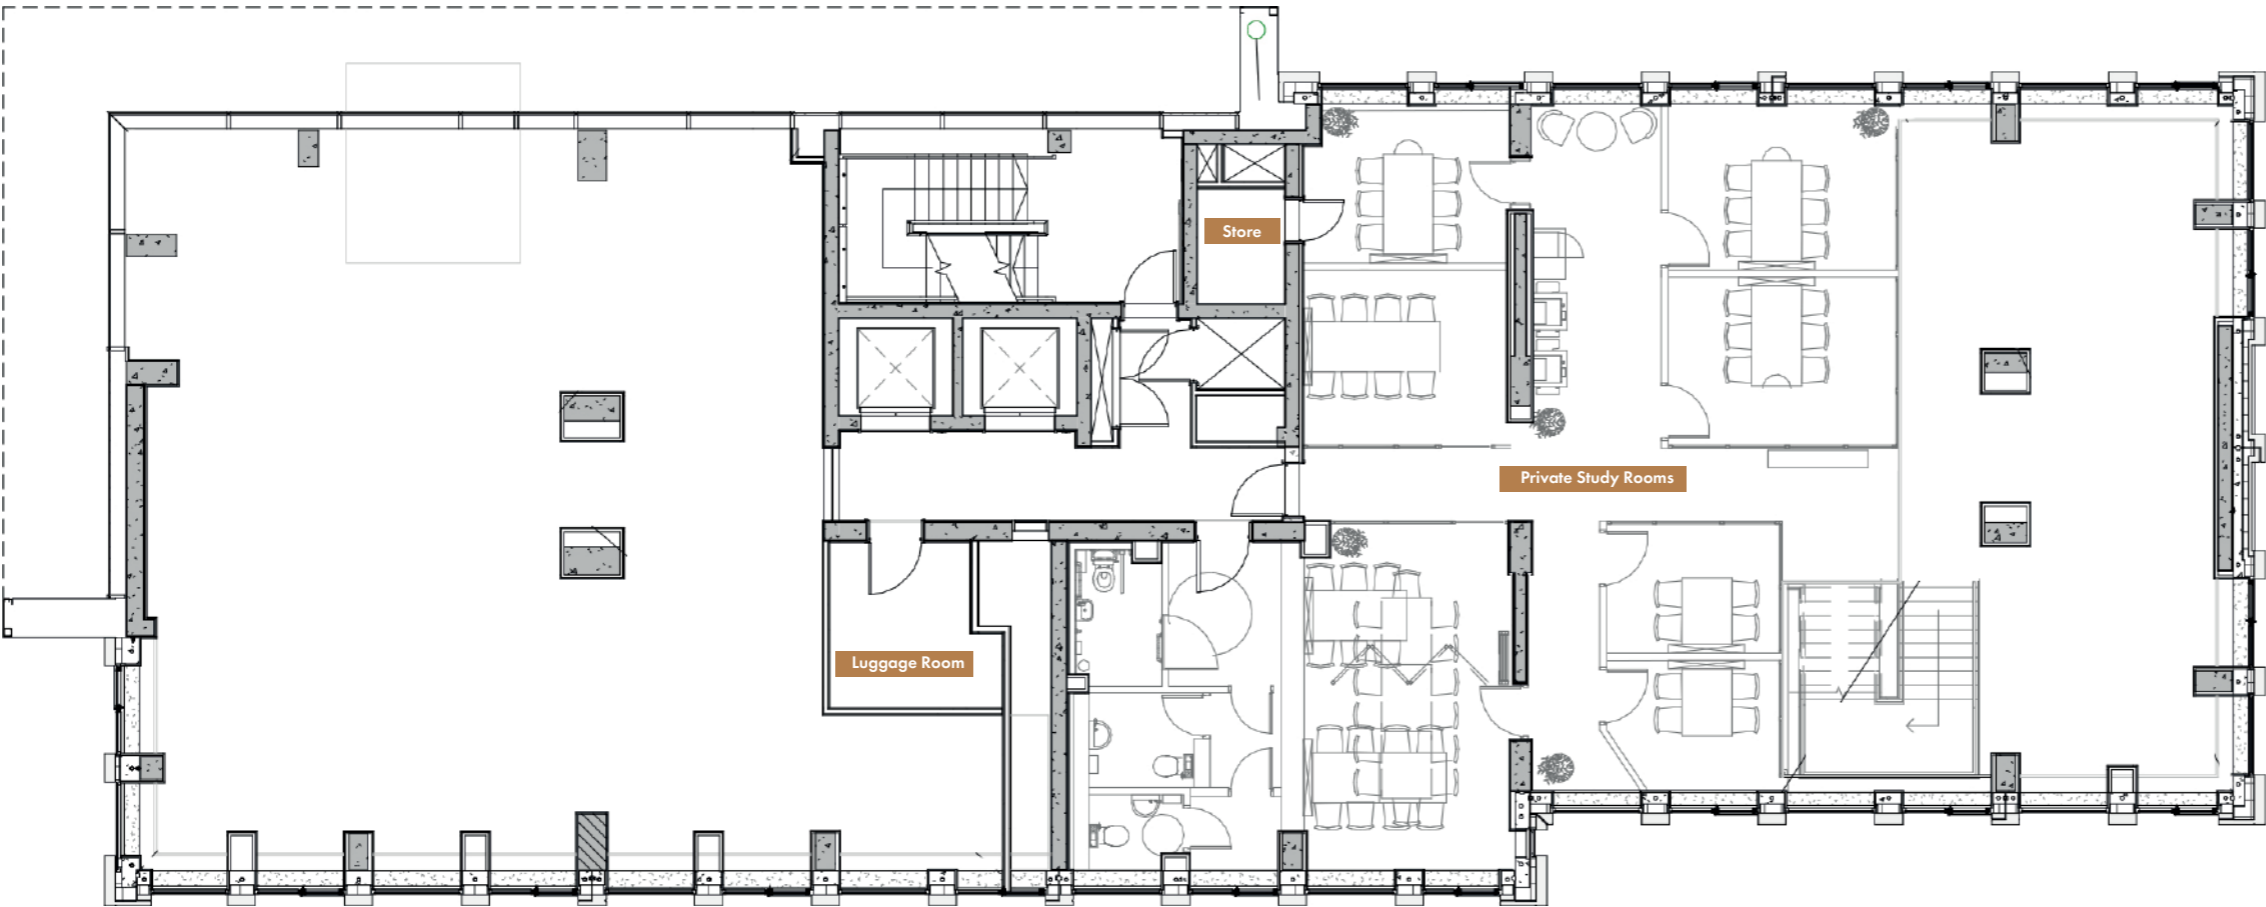

Live Oasis St Albans Place

Mezzanine

Live Oasis St Albans Place,
2 St Albans Place,
Leeds,
LS2 8GD