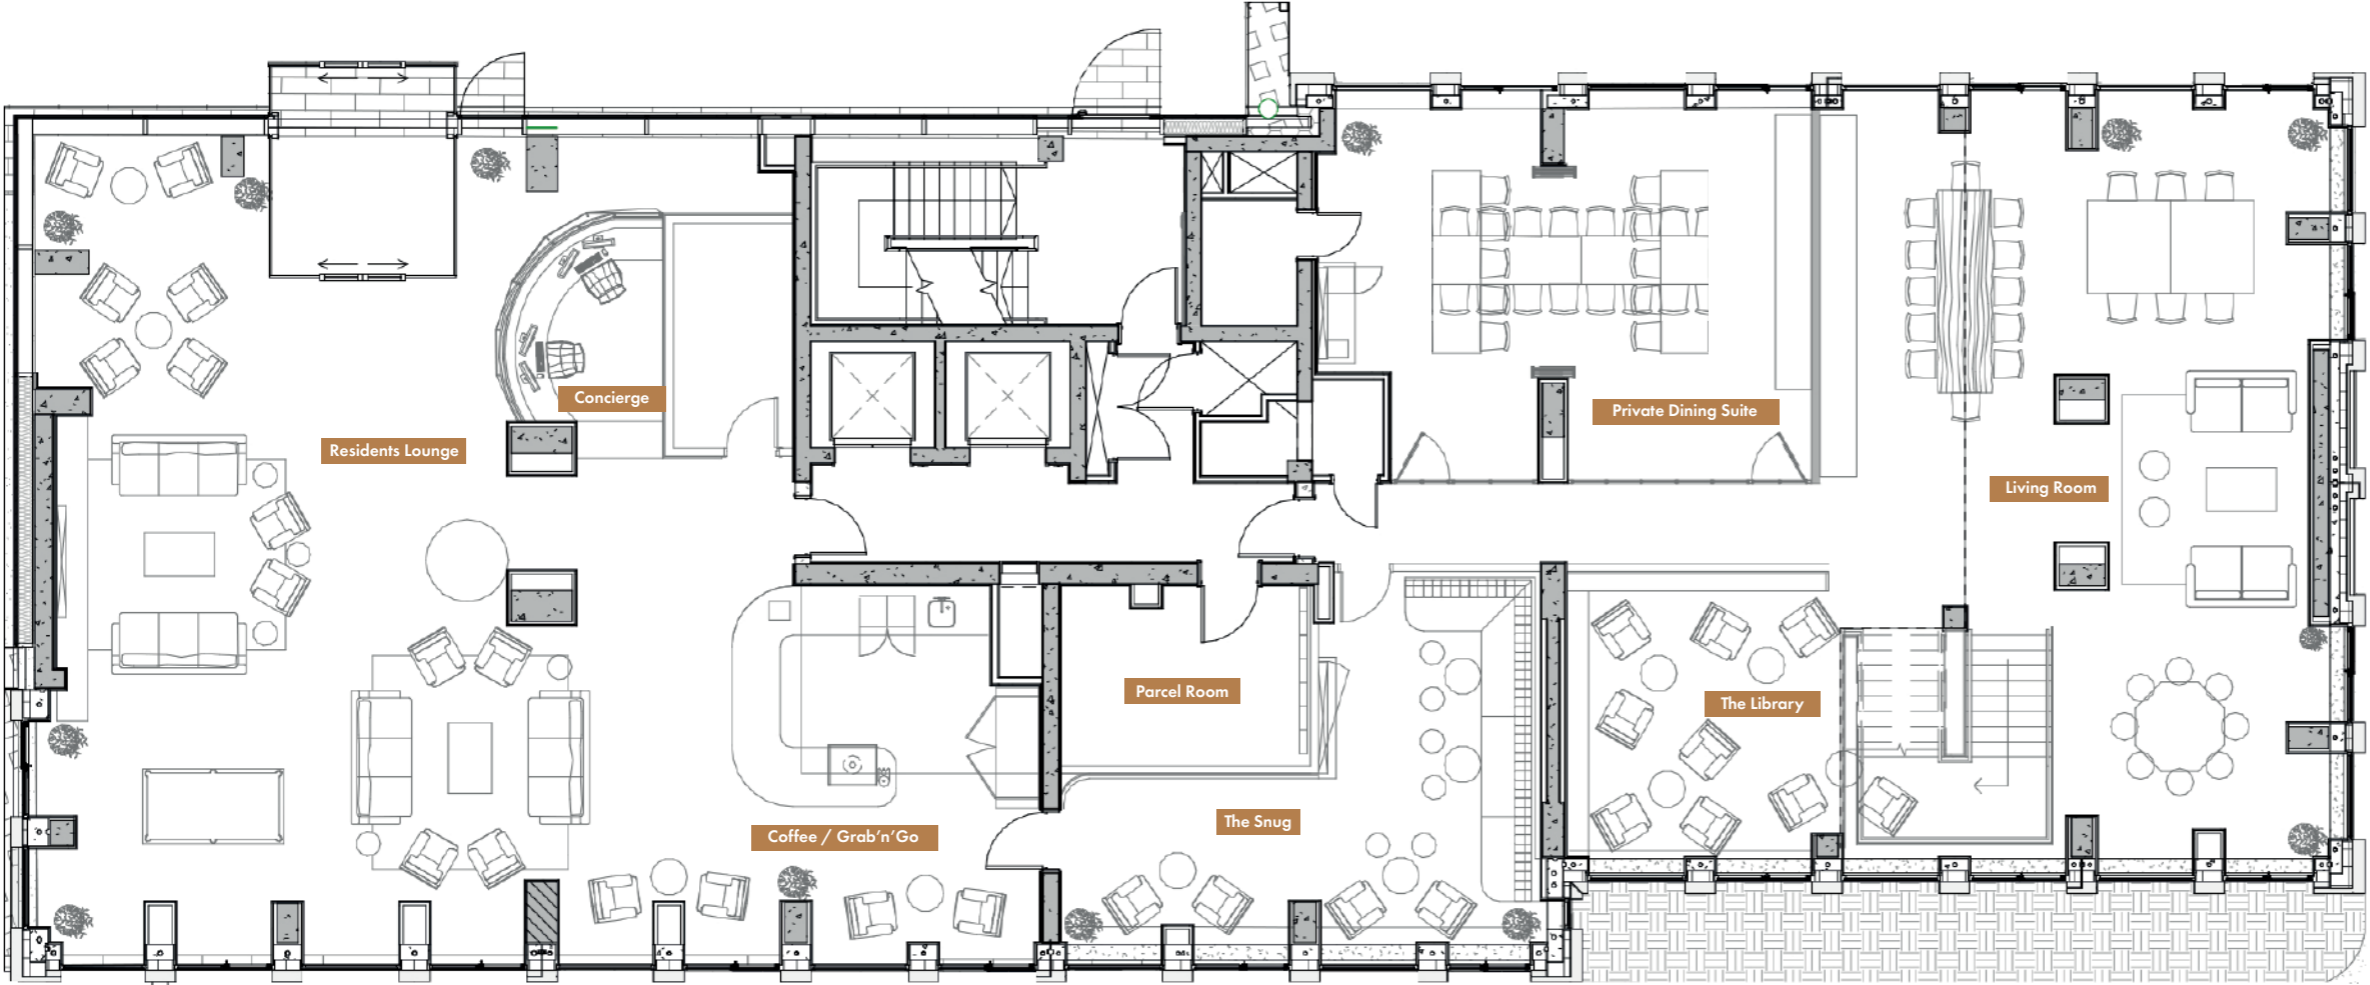

Live Oasis St Albans Place

GF

Ground Floor

Live Oasis St Albans Place,
2 St Albans Place,
Leeds,
LS2 8GD