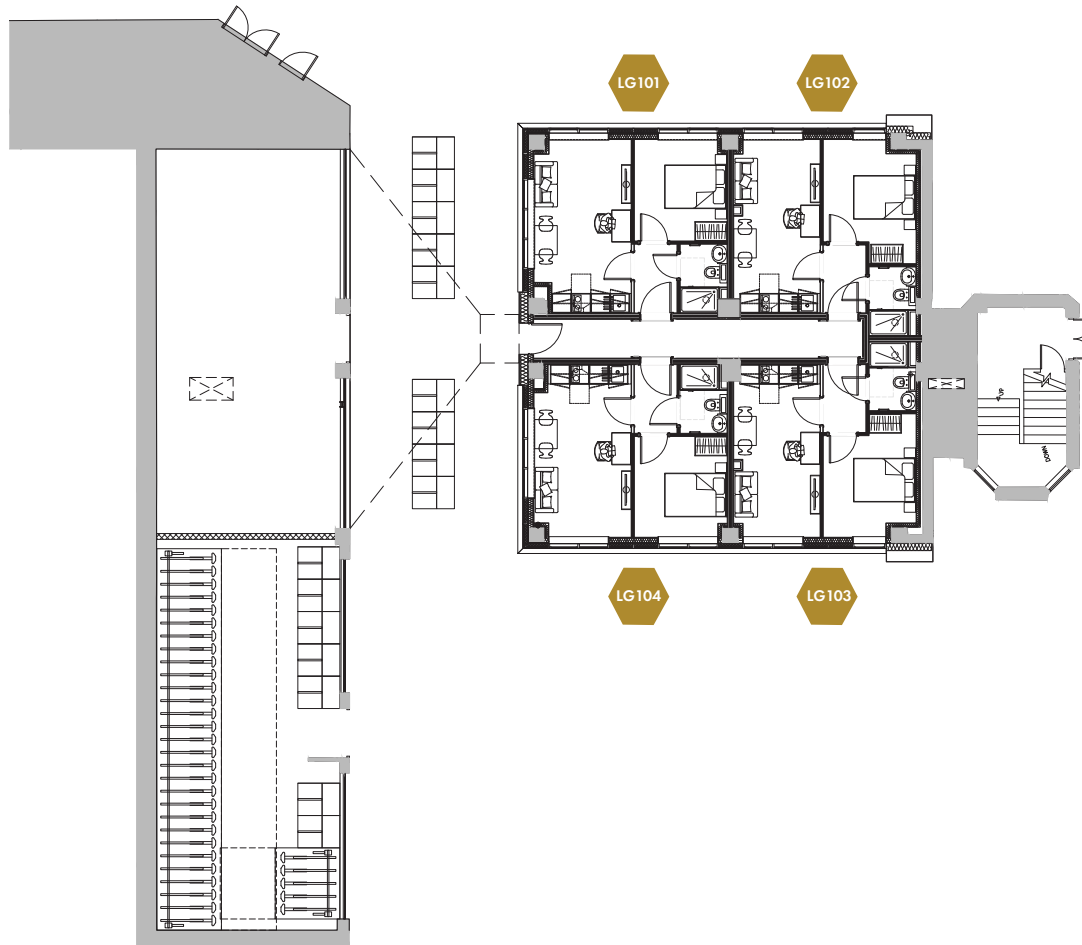

Live Oasis Merrion Street Gardens

LG

Lower Ground Floor

Live Oasis Merrion Street Gardens,
Wade Lane,
Leeds,
LS2 8JU

Deluxe

Flat   Size (sqm)

LG101	31.4
LG102	30.6
LG103	30.5
LG104	31.3

City living just got better