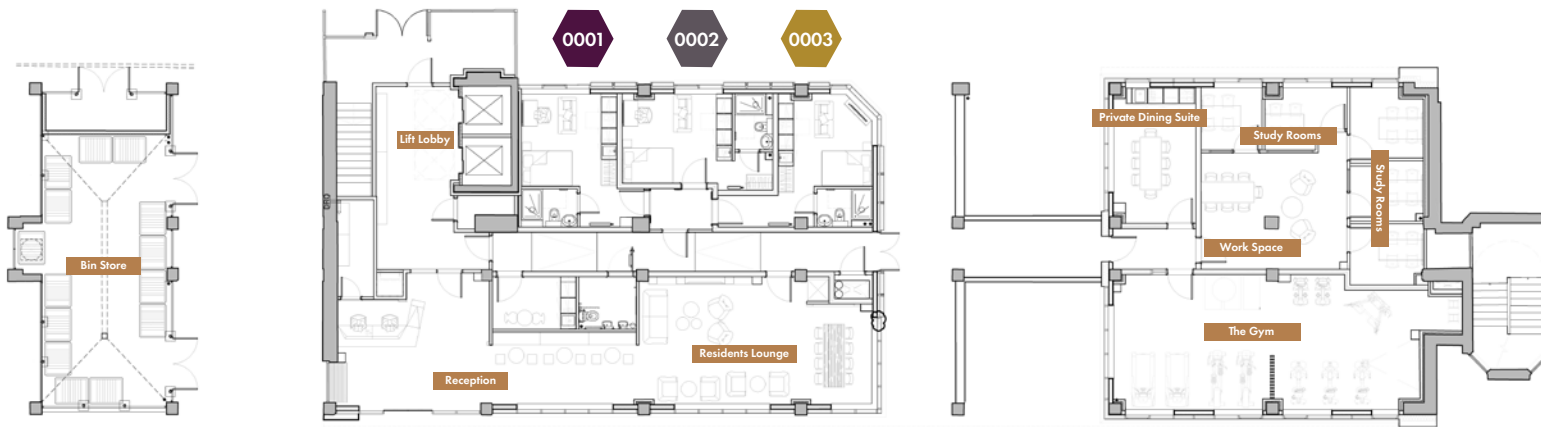

## Ground Floor

Live Oasis Merrion Street Gardens,  
Wade Lane,  
Leeds,  
LS2 8JU

-  Superior
-  Executive
-  Deluxe

Flat                      Size (sqm)

0001	19.8
0002	19.9
0003	20.1

Your place to relax