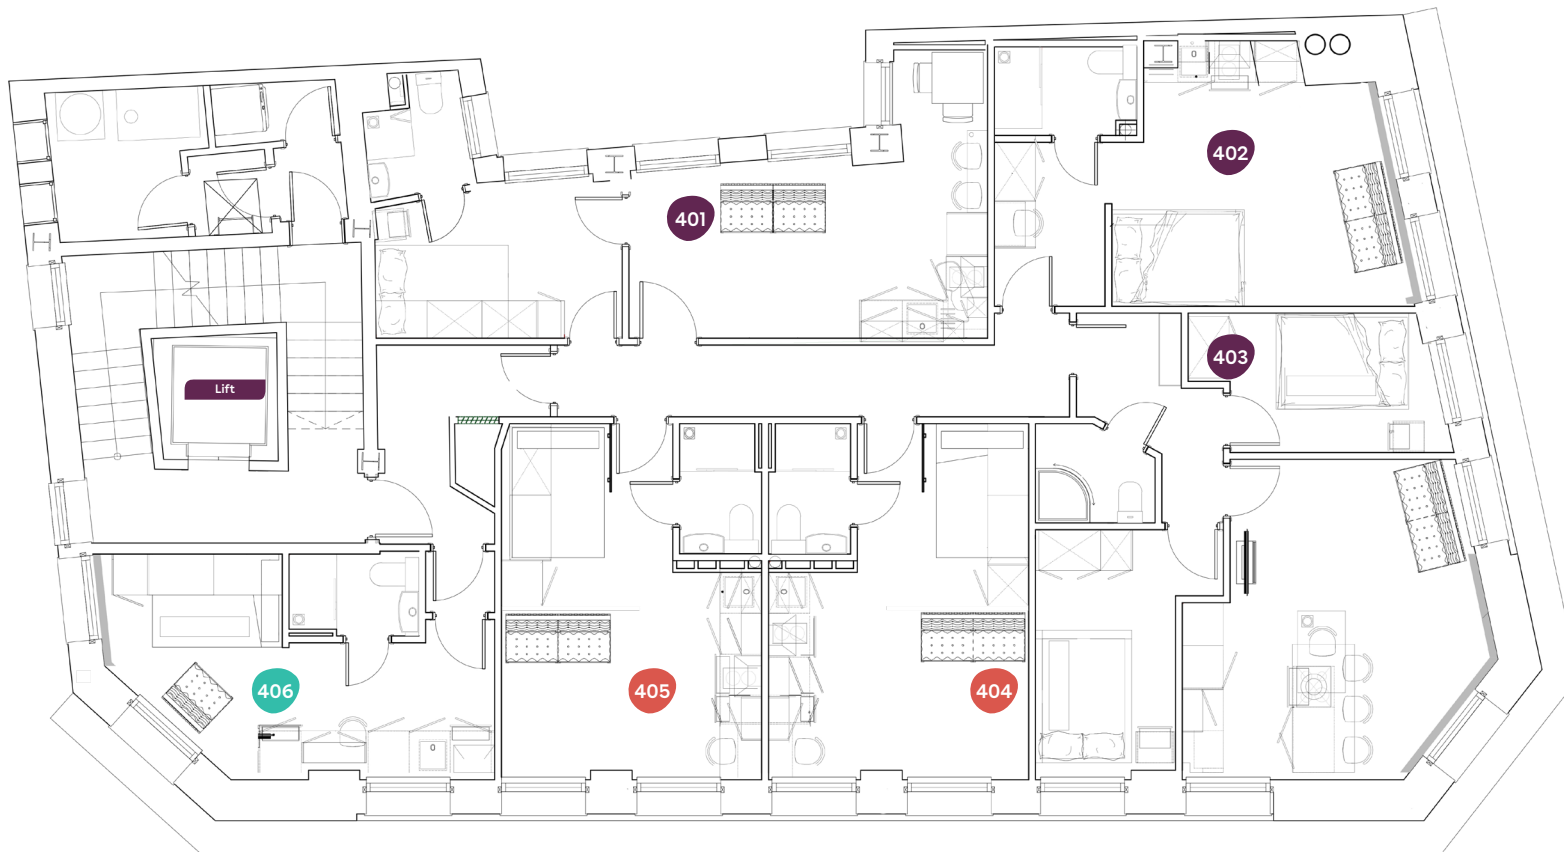

2

Second Floor

25 Cross Street,
Manchester,
M2 1WL

- Superior
- Executive
- Premium
- Deluxe

Flat Size (sqm)

201	25.9
-----	------

Cross Street

3

Third Floor

25 Cross Street,
Manchester,
M2 1WL

- Superior
- Executive
- Premium
- Deluxe

Flat Size (sqm)

301	25.9
-----	------

Cross Street

4

Fourth Floor

25 Cross Street,
Manchester,
M2 1WL

- Superior
- Executive
- Premium
- Deluxe

Flat Size (sqm)

401	25.9
403	40