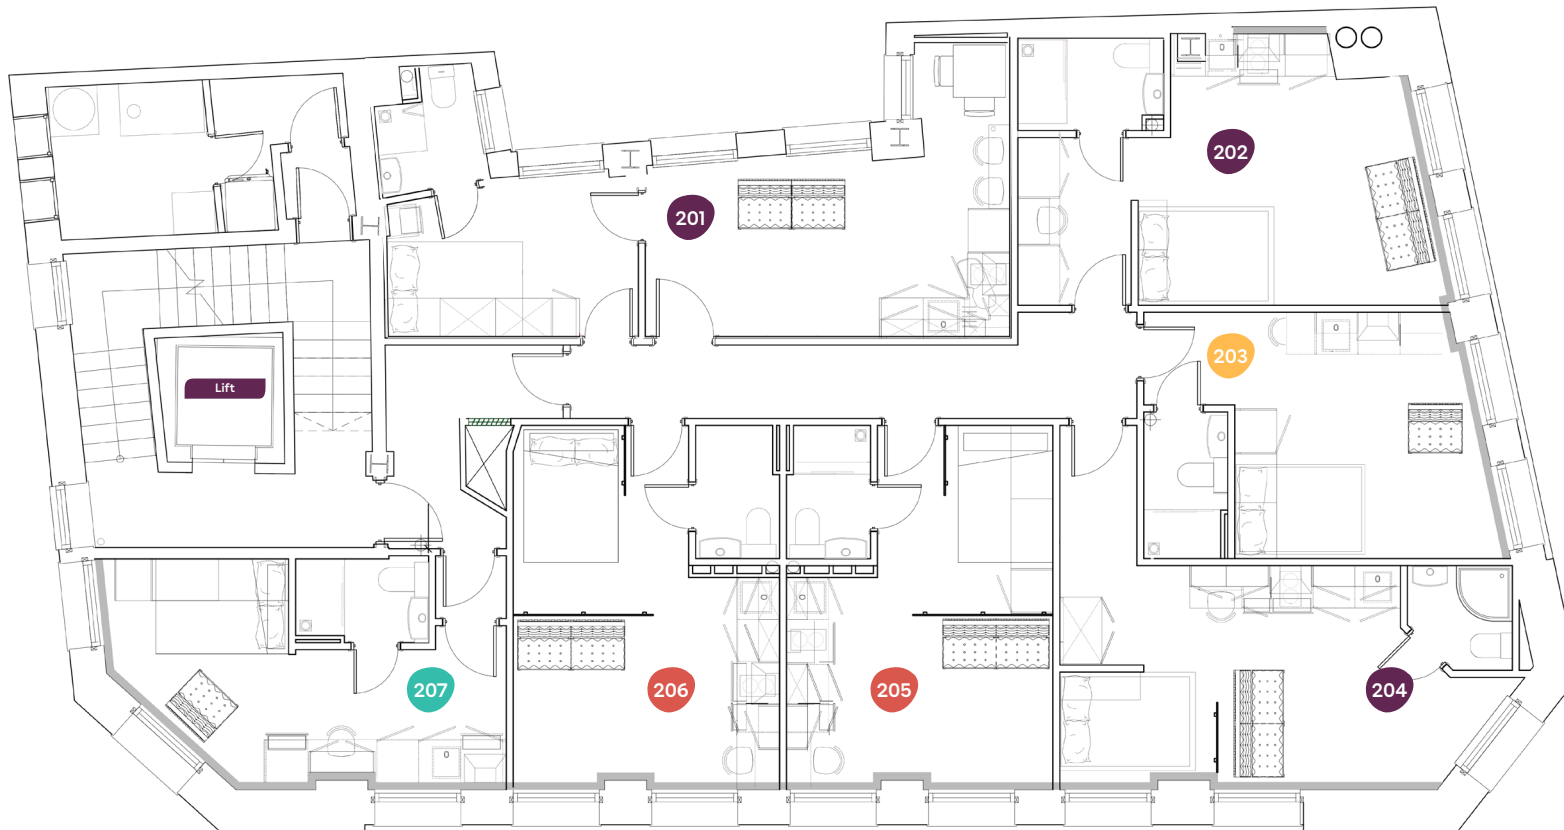

Cross Street

1

First Floor

25 Cross Street,
Manchester,
M2 1WL

- Superior
- Executive
- Premium
- Deluxe

Flat Size (sqm)

101	25.9
-----	------

Cross Street

2

Second Floor

25 Cross Street,
Manchester,
M2 1WL

- Superior
- Executive
- Premium
- Deluxe

Flat Size (sqm)

201	25.9
-----	------

Cross Street

3

Third Floor

25 Cross Street,
Manchester,
M2 1WL

- Superior
- Executive
- Premium
- Deluxe

Flat Size (sqm)

301	25.9
-----	------

Cross Street

4

Fourth Floor

25 Cross Street,
Manchester,
M2 1WL

- Superior
- Executive
- Premium
- Deluxe

Flat Size (sqm)

401	25.9
403	40