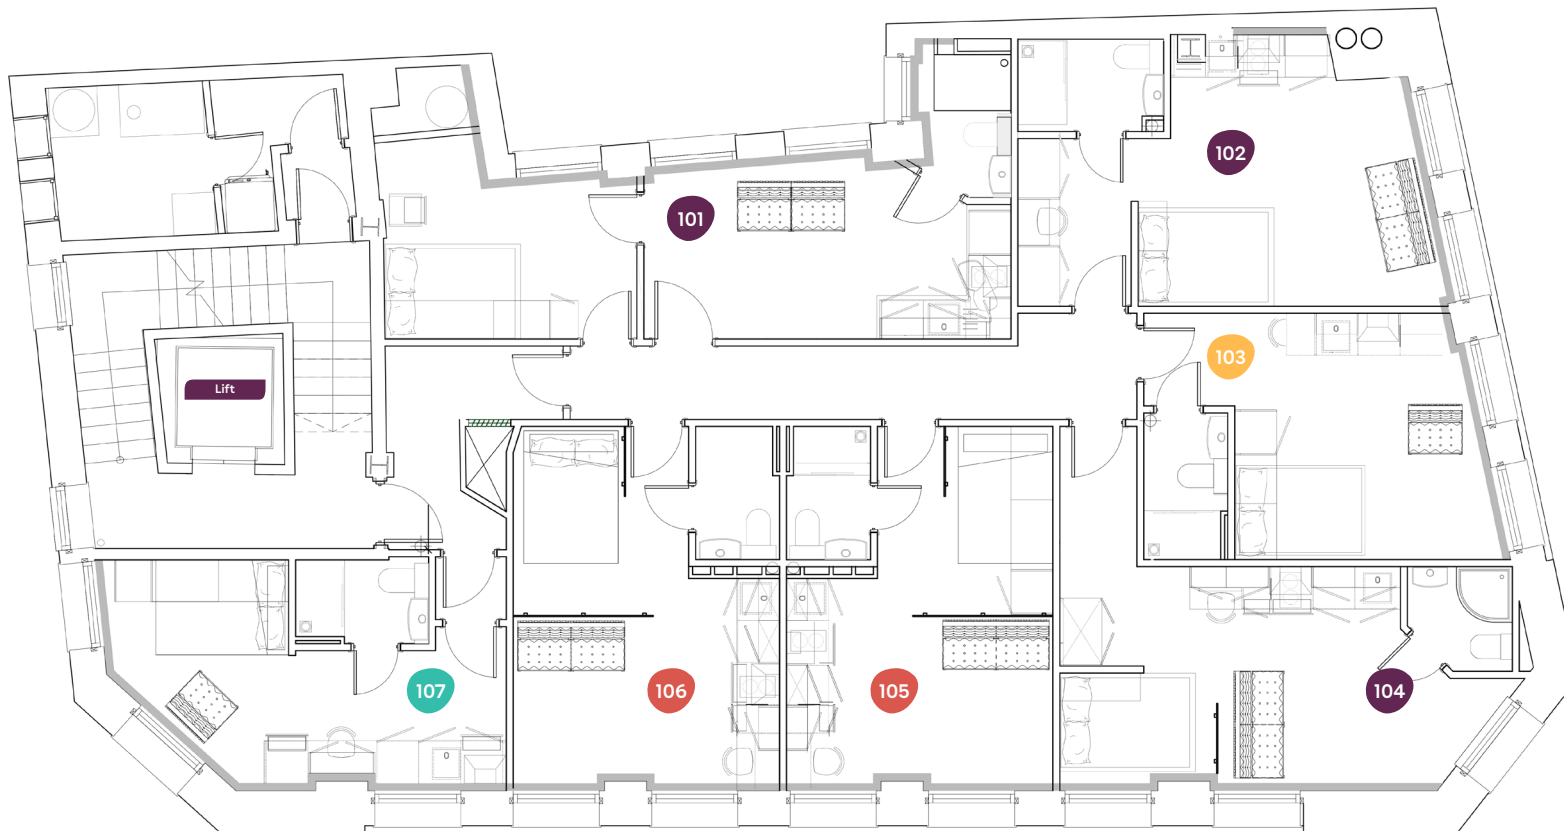

Cross Street

1

First Floor

25 Cross Street,
Manchester,
M2 1WL

- Superior
- Executive
- Premium
- Deluxe

Flat Size (sqm)

101	25.9
-----	------

Cross Street

2

Second Floor

25 Cross Street,
Manchester,
M2 1WL

- Superior
- Executive
- Premium
- Deluxe

Flat Size (sqm)

201	25.9
-----	------

Cross Street

3

Third Floor

25 Cross Street,
Manchester,
M2 1WL

- Superior
- Executive
- Premium
- Deluxe

Flat Size (sqm)

301	25.9
-----	------

Cross Street

4

Fourth Floor

25 Cross Street,
Manchester,
M2 1WL

- Superior
- Executive
- Premium
- Deluxe

Flat Size (sqm)

401	25.9
403	40