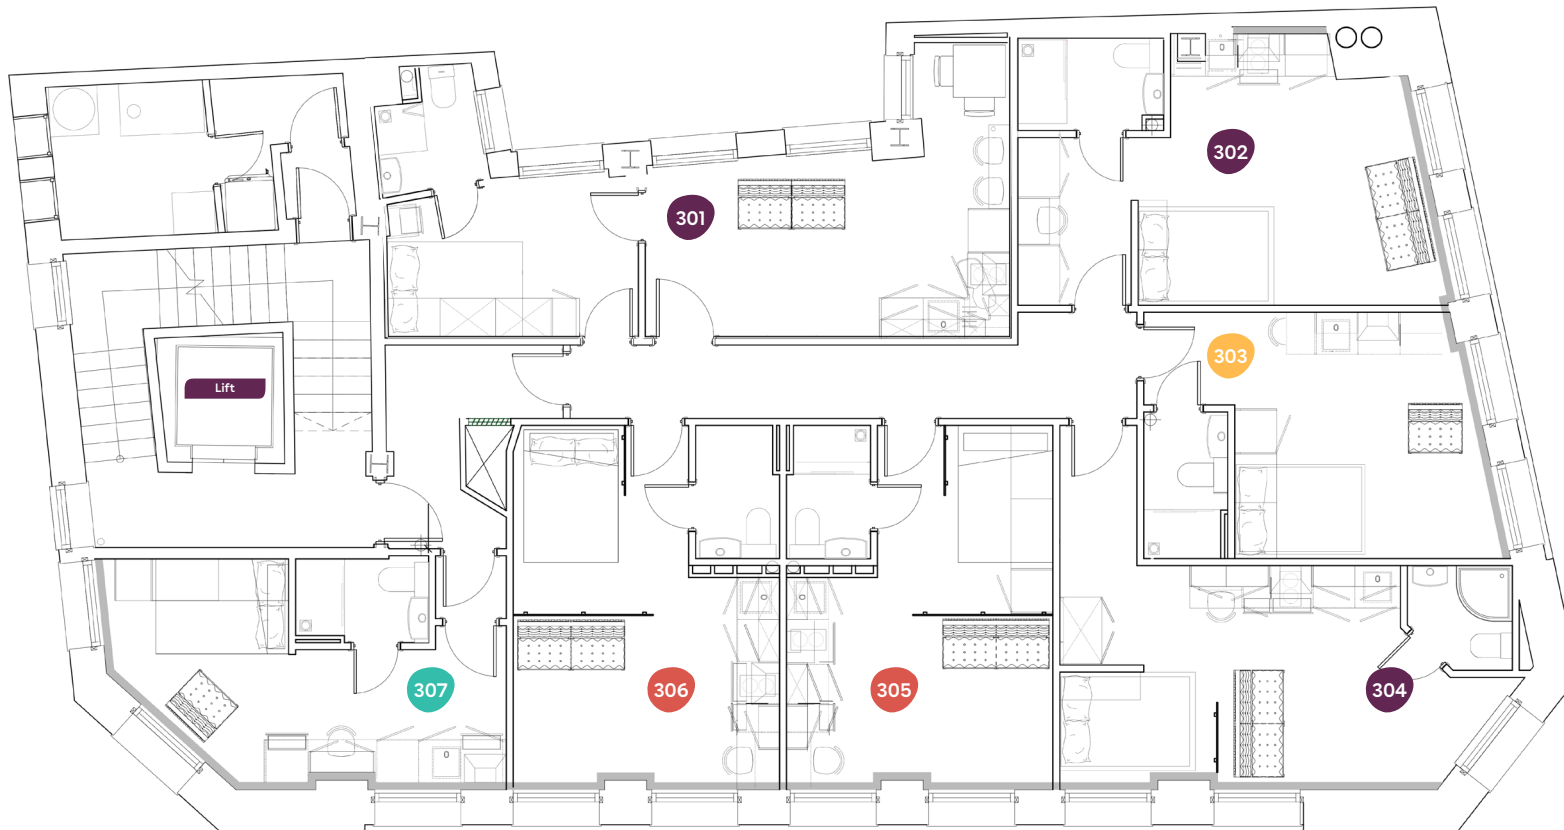

2

Second Floor

25 Cross Street,
Manchester,
M2 1WL

- Superior
- Executive
- Premium
- Deluxe

Flat Size (sqm)

201	25.9
-----	------

Cross Street

3

Third Floor

25 Cross Street,
Manchester,
M2 1WL

- Superior
- Executive
- Premium
- Deluxe

Flat Size (sqm)

301	25.9
-----	------

Cross Street

4

Fourth Floor

25 Cross Street,
Manchester,
M2 1WL

- Superior
- Executive
- Premium
- Deluxe

Flat Size (sqm)

401	25.9
403	40