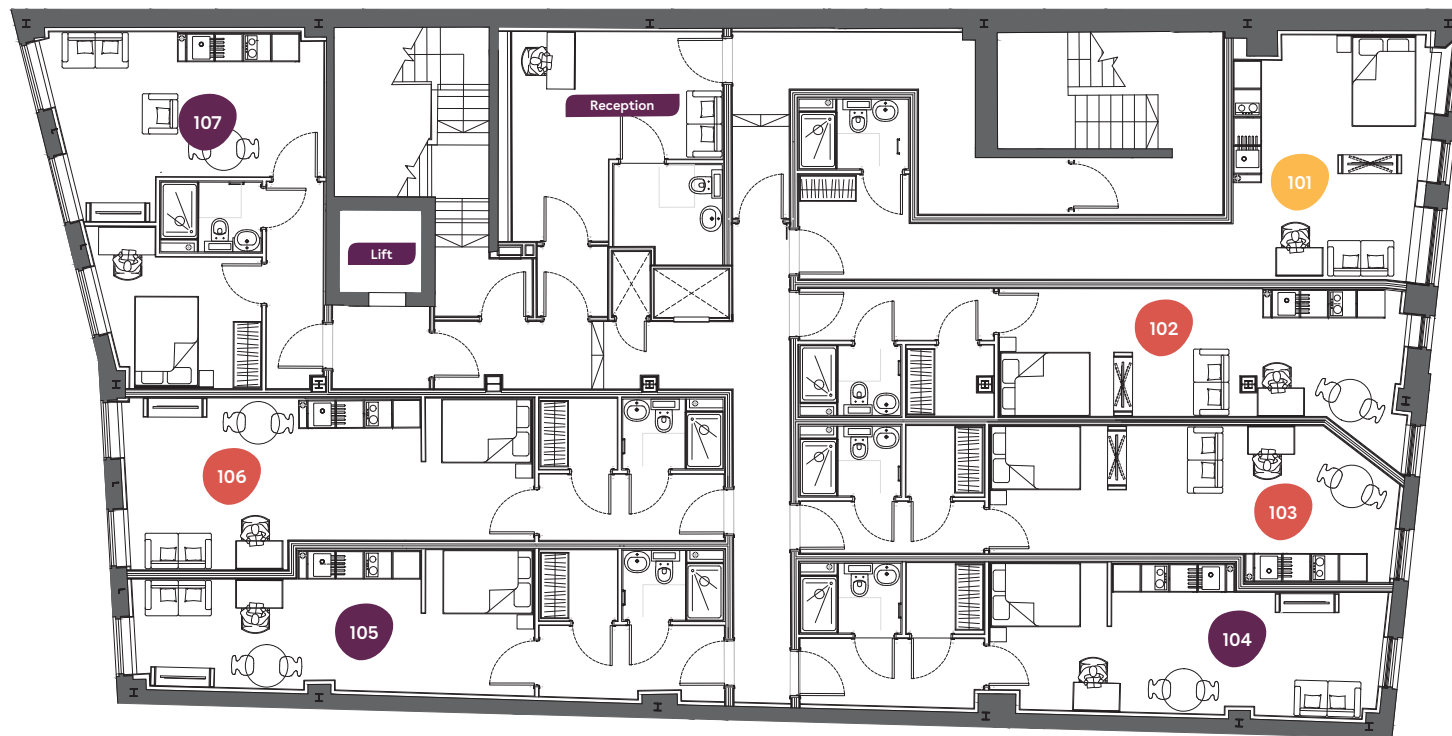

23 Butts Court

GF

Ground Floor

23 Butts Court,
Leeds,
LS1 5JS

- Superior
- Deluxe
- Executive
- Premium
- Classic

Flat	Size (sqm)
001	21.2

23 Butts Court

1

First Floor

23 Butts Court,
Leeds,
LS1 5JS

- Superior
- Deluxe
- Executive
- Premium
- Classic

Flat	Size (sqm)
101	35
102	35.4
103	33.5
104	37.8
105	36.8
106	39
107	38.8

23 Butts Court

2

Second Floor

23 Butts Court,
Leeds,
LS1 5JS

- Superior
- Deluxe
- Executive
- Premium
- Classic

Flat	Size (sqm)
201	36.5
202	54.9
203	36.8
204	39
205	38.8

23 Butts Court

3

Third Floor

23 Butts Court,
Leeds,
LS1 5JS

- Superior
- Deluxe
- Executive
- Premium
- Classic

Flat	Size (sqm)
301	40.8
302	26.1
303	30
304	28.4
305	33.7
306	41.8
307	34.7

23 Butts Court

4

Fourth Floor

23 Butts Court,
Leeds,
LS1 5JS

- Superior
- Deluxe
- Executive
- Premium
- Classic

Flat	Size (sqm)
0401	28.5