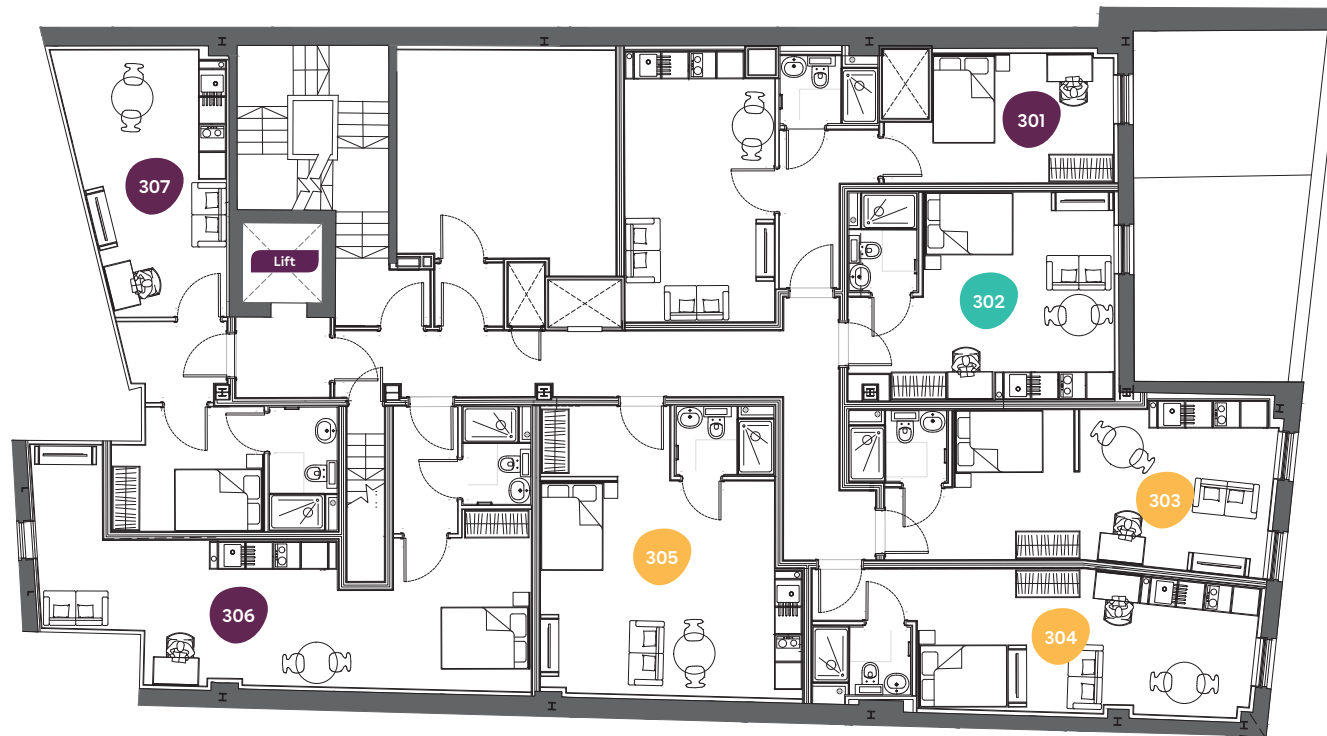

First Floor

23 Butts Court,
Leeds,
LS1 5JS

- Superior
- Deluxe
- Executive
- Premium
- Classic

Flat	Size (sqm)
101	35
102	35.4
103	33.5
104	37.8
105	36.8
106	39
107	38.8

23 Butts Court

2

Second Floor

23 Butts Court,
Leeds,
LS1 5JS

- Superior
- Deluxe
- Executive
- Premium
- Classic

Flat	Size (sqm)
201	36.5
202	54.9
203	36.8
204	39
205	38.8

23 Butts Court

3

Third Floor

23 Butts Court,
Leeds,
LS1 5JS

- Superior
- Deluxe
- Executive
- Premium
- Classic

Flat	Size (sqm)
301	40.8
302	26.1
303	30
304	28.4
305	33.7
306	41.8
307	34.7

23 Butts Court

4

Fourth Floor

23 Butts Court,
Leeds,
LS1 5JS

- Superior
- Deluxe
- Executive
- Premium
- Classic

Flat	Size (sqm)
0401	28.5