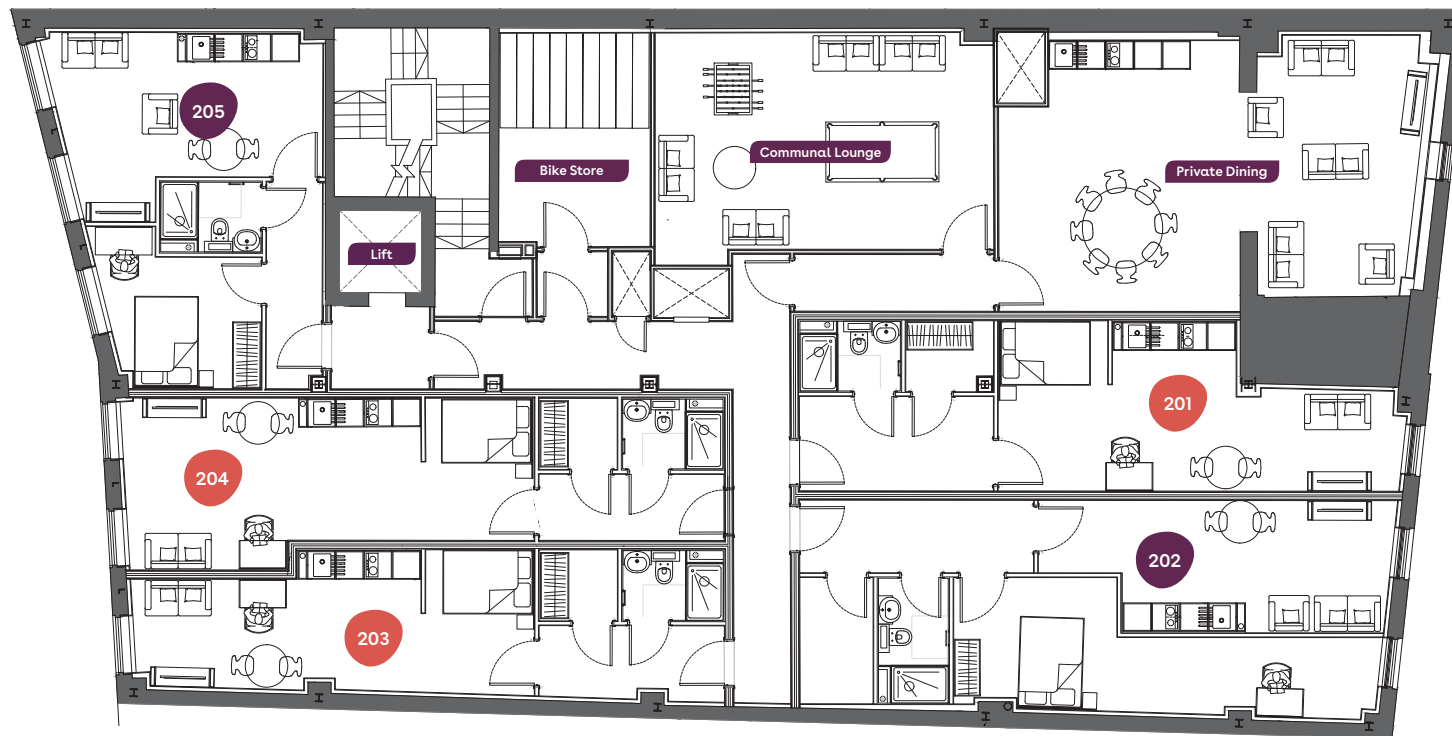

23 Butts Court

GF

Ground Floor

23 Butts Court,
Leeds,
LS1 5JS

- Superior
- Deluxe
- Executive
- Premium
- Classic

Flat	Size (sqm)
001	21.2

23 Butts Court

1

First Floor

23 Butts Court,
Leeds,
LS1 5JS

- Superior
- Deluxe
- Executive
- Premium
- Classic

Flat	Size (sqm)
101	35
102	35.4
103	33.5
104	37.8
105	36.8
106	39
107	38.8

23 Butts Court

2

Second Floor

23 Butts Court,
Leeds,
LS1 5JS

- Superior
- Deluxe
- Executive
- Premium
- Classic

Flat	Size (sqm)
201	36.5
202	54.9
203	36.8
204	39
205	38.8

23 Butts Court

3

Third Floor

23 Butts Court,
Leeds,
LS1 5JS

- Superior
- Deluxe
- Executive
- Premium
- Classic

Flat	Size (sqm)
301	40.8
302	26.1
303	30
304	28.4
305	33.7
306	41.8
307	34.7

23 Butts Court

4

Fourth Floor

23 Butts Court,
Leeds,
LS1 5JS

- Superior
- Deluxe
- Executive
- Premium
- Classic

Flat	Size (sqm)
0401	28.5