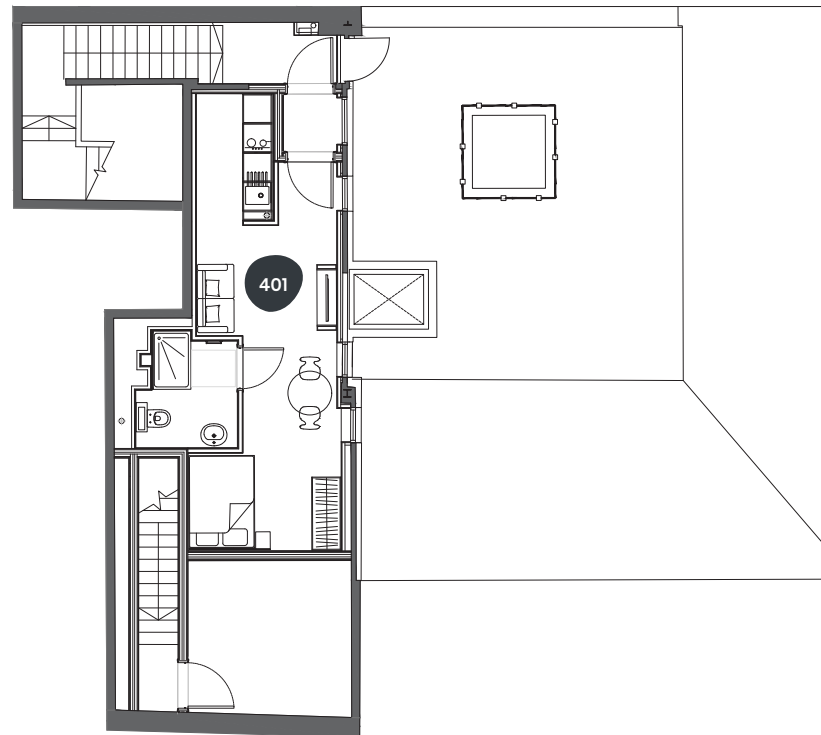

First Floor

23 Butts Court,
Leeds,
LS1 5JS

- Superior
- Deluxe
- Executive
- Premium
- Classic

Flat	Size (sqm)
101	35
102	35.4
103	33.5
104	37.8
105	36.8
106	39
107	38.8

23 Butts Court

2

Second Floor

23 Butts Court,
Leeds,
LS1 5JS

- Superior
- Deluxe
- Executive
- Premium
- Classic

Flat	Size (sqm)
201	36.5
202	54.9
203	36.8
204	39
205	38.8

23 Butts Court

3

Third Floor

23 Butts Court,
Leeds,
LS1 5JS

- Superior
- Deluxe
- Executive
- Premium
- Classic

Flat	Size (sqm)
301	40.8
302	26.1
303	30
304	28.4
305	33.7
306	41.8
307	34.7

23 Butts Court

4

Fourth Floor

23 Butts Court,
Leeds,
LS1 5JS

- Superior
- Deluxe
- Executive
- Premium
- Classic

Flat	Size (sqm)
0401	28.5