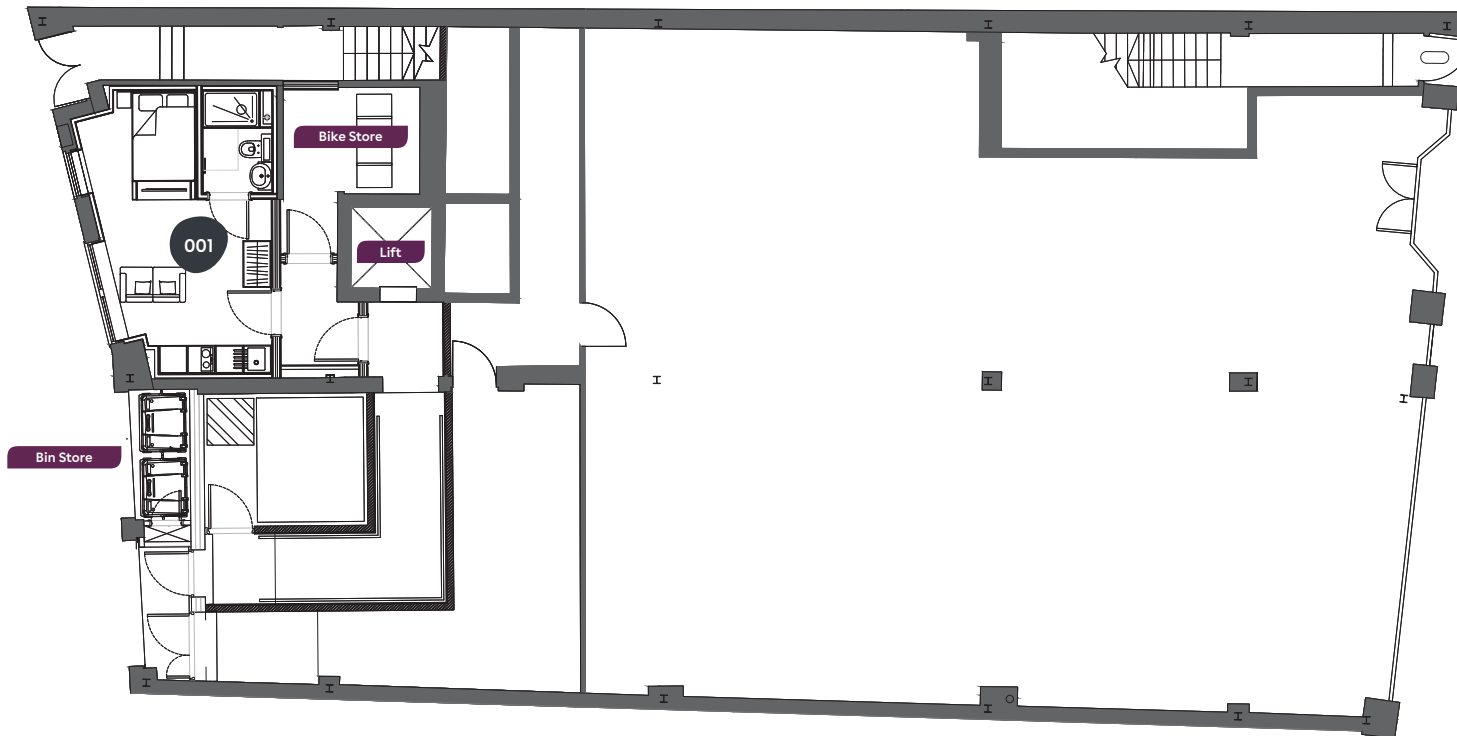

23 Butts Court

GF

Ground Floor

23 Butts Court,
Leeds,
LS1 5JS

- Superior
- Deluxe
- Executive
- Premium
- Classic

Flat	Size (sqm)
001	21.2

23 Butts Court

1

First Floor

23 Butts Court,
Leeds,
LS1 5JS

- Superior
- Deluxe
- Executive
- Premium
- Classic

Flat	Size (sqm)
101	35
102	35.4
103	33.5
104	37.8
105	36.8
106	39
107	38.8

23 Butts Court

2

Second Floor

23 Butts Court,
Leeds,
LS1 5JS

- Superior
- Deluxe
- Executive
- Premium
- Classic

Flat	Size (sqm)
201	36.5
202	54.9
203	36.8
204	39
205	38.8

23 Butts Court

3

Third Floor

23 Butts Court,
Leeds,
LS1 5JS

- Superior
- Deluxe
- Executive
- Premium
- Classic

Flat	Size (sqm)
301	40.8
302	26.1
303	30
304	28.4
305	33.7
306	41.8
307	34.7

23 Butts Court

4

Fourth Floor

23 Butts Court,
Leeds,
LS1 5JS

- Superior
- Deluxe
- Executive
- Premium
- Classic

Flat	Size (sqm)
0401	28.5