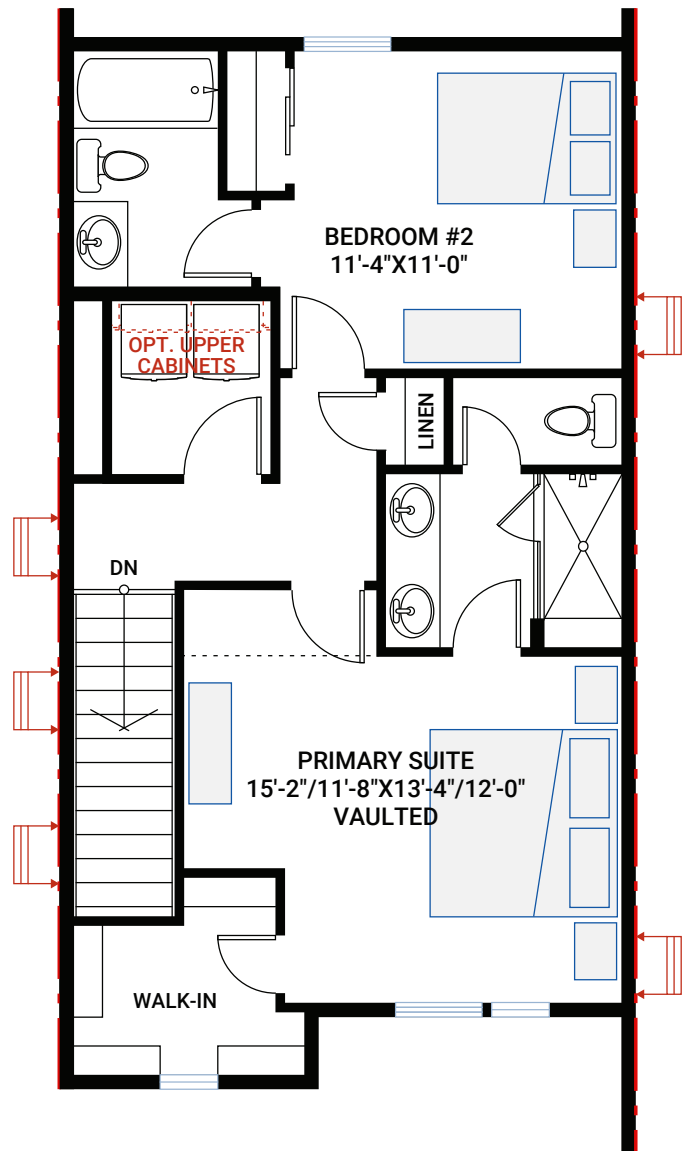


THE PRESTON 1

THE RESIDENCES OF
**WESTMINSTER
STATION**
AT POMPONIO TERRACE

1,474 SQ FT | 2 BED | 2.5 BATH

CARDEL
HOMES

ENTRY LEVEL

90 SQ FT

OPTIONAL ENTRY LEVEL

MAIN FLOOR

681 SQ FT

UPPER FLOOR

703 SQ FT

UNIT OPTIONS

3 UNIT BUILDING

4 UNIT BUILDING

5 UNIT BUILDING

6 UNIT BUILDING