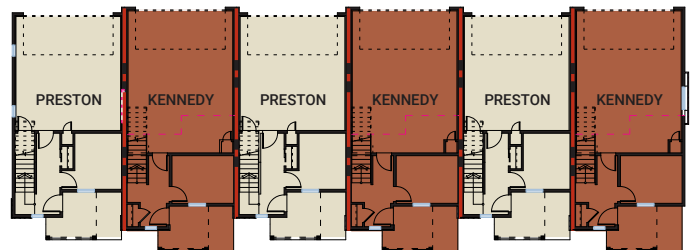


THE PRESTON 1

THE RESIDENCES OF
**WESTMINSTER
STATION**
AT POMPONIO TERRACE

1,474 SQ FT | 2 BED | 2.5 BATH

CARDEL
HOMES

ENTRY LEVEL

90 SQ FT

OPTIONAL ENTRY LEVEL

MAIN FLOOR

681 SQ FT

UPPER FLOOR

703 SQ FT

UNIT OPTIONS

3 UNIT BUILDING

4 UNIT BUILDING

5 UNIT BUILDING

6 UNIT BUILDING