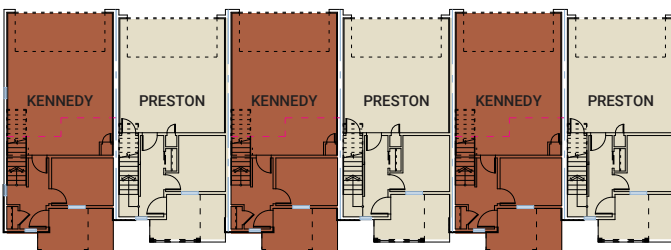


THE PRESTON 1

THE RESIDENCES OF
**WESTMINSTER
STATION**
AT POMPONIO TERRACE

1,474 SQ FT | 2 BED | 2.5 BATH

CARDEL
HOMES

ENTRY LEVEL

90 SQ FT

OPTIONAL ENTRY LEVEL

MAIN FLOOR

681 SQ FT

UPPER FLOOR

703 SQ FT

UNIT OPTIONS

3 UNIT BUILDING

4 UNIT BUILDING

5 UNIT BUILDING

6 UNIT BUILDING