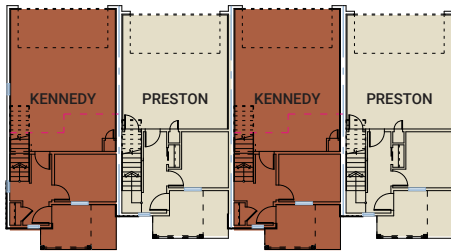


THE PRESTON 1

THE RESIDENCES OF
**WESTMINSTER
STATION**
AT POMPONIO TERRACE

1,474 SQ FT | 2 BED | 2.5 BATH

CARDEL
HOMES

ENTRY LEVEL

90 SQ FT

OPTIONAL ENTRY LEVEL

MAIN FLOOR

681 SQ FT

UPPER FLOOR

703 SQ FT

UNIT OPTIONS

3 UNIT BUILDING

4 UNIT BUILDING

5 UNIT BUILDING

6 UNIT BUILDING