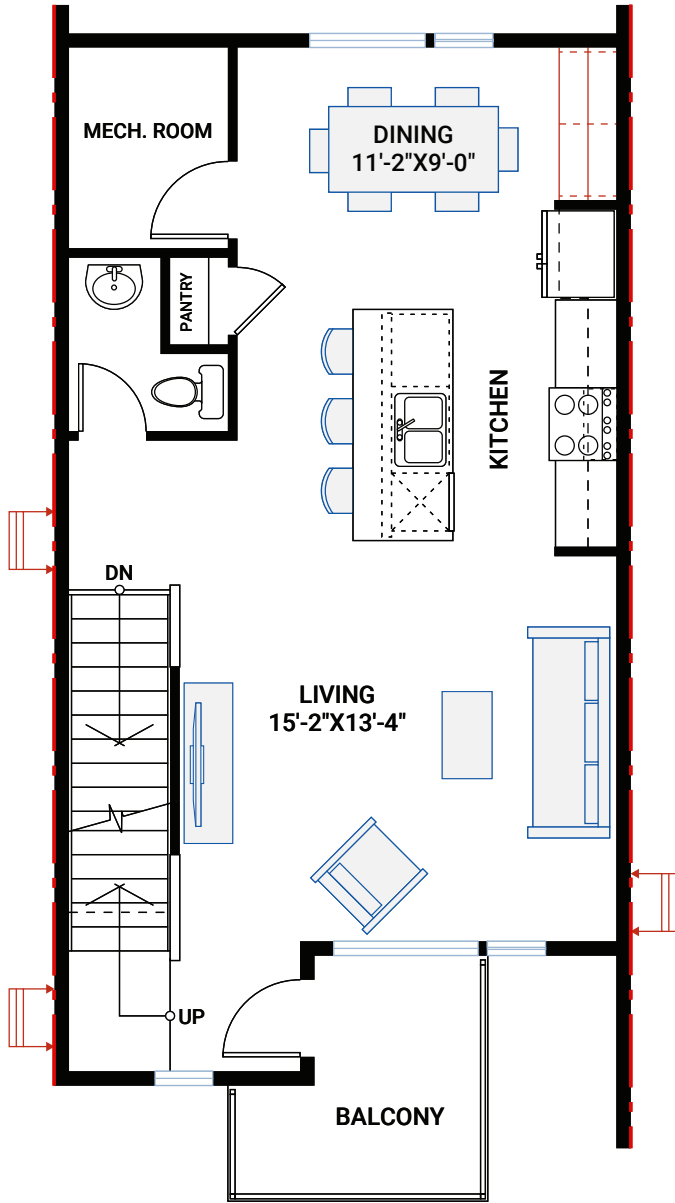


THE PRESTON 1

THE RESIDENCES OF
**WESTMINSTER
STATION**
AT POMPONIO TERRACE

1,474 SQ FT | 2 BED | 2.5 BATH

CARDEL
HOMES

ENTRY LEVEL

90 SQ FT

OPTIONAL ENTRY LEVEL

MAIN FLOOR

681 SQ FT

UPPER FLOOR

703 SQ FT

UNIT OPTIONS

3 UNIT BUILDING

4 UNIT BUILDING

5 UNIT BUILDING

6 UNIT BUILDING