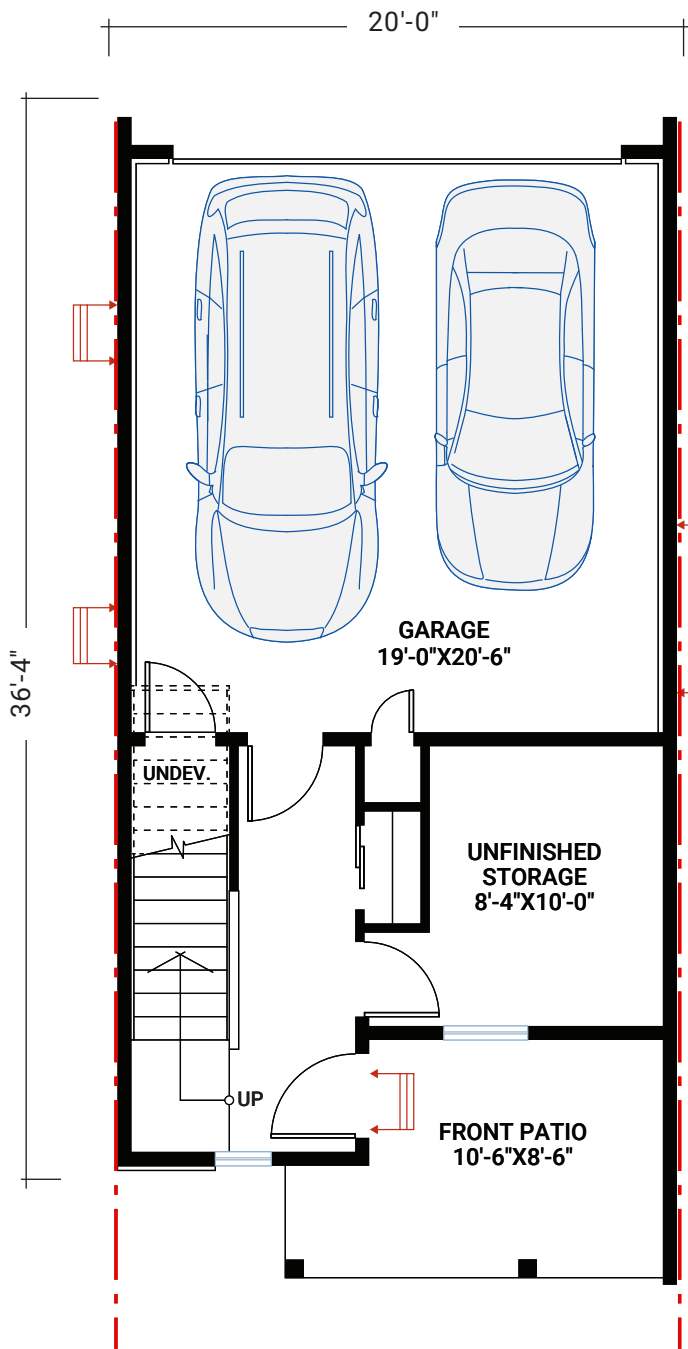


THE PRESTON 1

THE RESIDENCES OF
**WESTMINSTER
STATION**
AT POMPONIO TERRACE

1,474 SQ FT | 2 BED | 2.5 BATH

CARDEL
HOMES

ENTRY LEVEL

90 SQ FT

OPTIONAL ENTRY LEVEL

MAIN FLOOR

681 SQ FT

UPPER FLOOR

703 SQ FT

UNIT OPTIONS

3 UNIT BUILDING

4 UNIT BUILDING

5 UNIT BUILDING

6 UNIT BUILDING