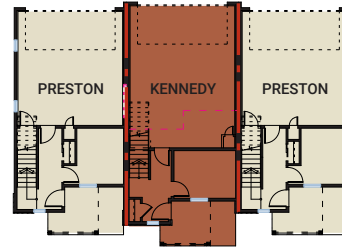


THE PRESTON 1

THE RESIDENCES OF
**WESTMINSTER
STATION**
AT POMPONIO TERRACE

1,474 SQ FT | 2 BED | 2.5 BATH

CARDEL
HOMES

ENTRY LEVEL

90 SQ FT

OPTIONAL ENTRY LEVEL

MAIN FLOOR

681 SQ FT

UPPER FLOOR

703 SQ FT

UNIT OPTIONS

3 UNIT BUILDING

4 UNIT BUILDING

5 UNIT BUILDING

6 UNIT BUILDING