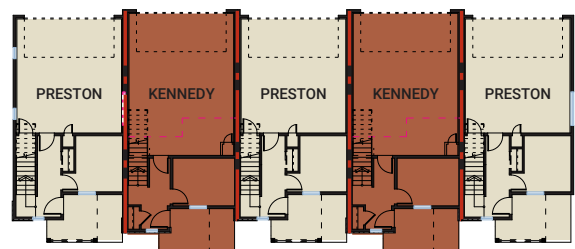


THE PRESTON 1

THE RESIDENCES OF
**WESTMINSTER
STATION**
AT POMPONIO TERRACE

1,474 SQ FT | 2 BED | 2.5 BATH

CARDEL
HOMES

ENTRY LEVEL

90 SQ FT

OPTIONAL ENTRY LEVEL

MAIN FLOOR

681 SQ FT

UPPER FLOOR

703 SQ FT

UNIT OPTIONS

3 UNIT BUILDING

4 UNIT BUILDING

5 UNIT BUILDING

6 UNIT BUILDING