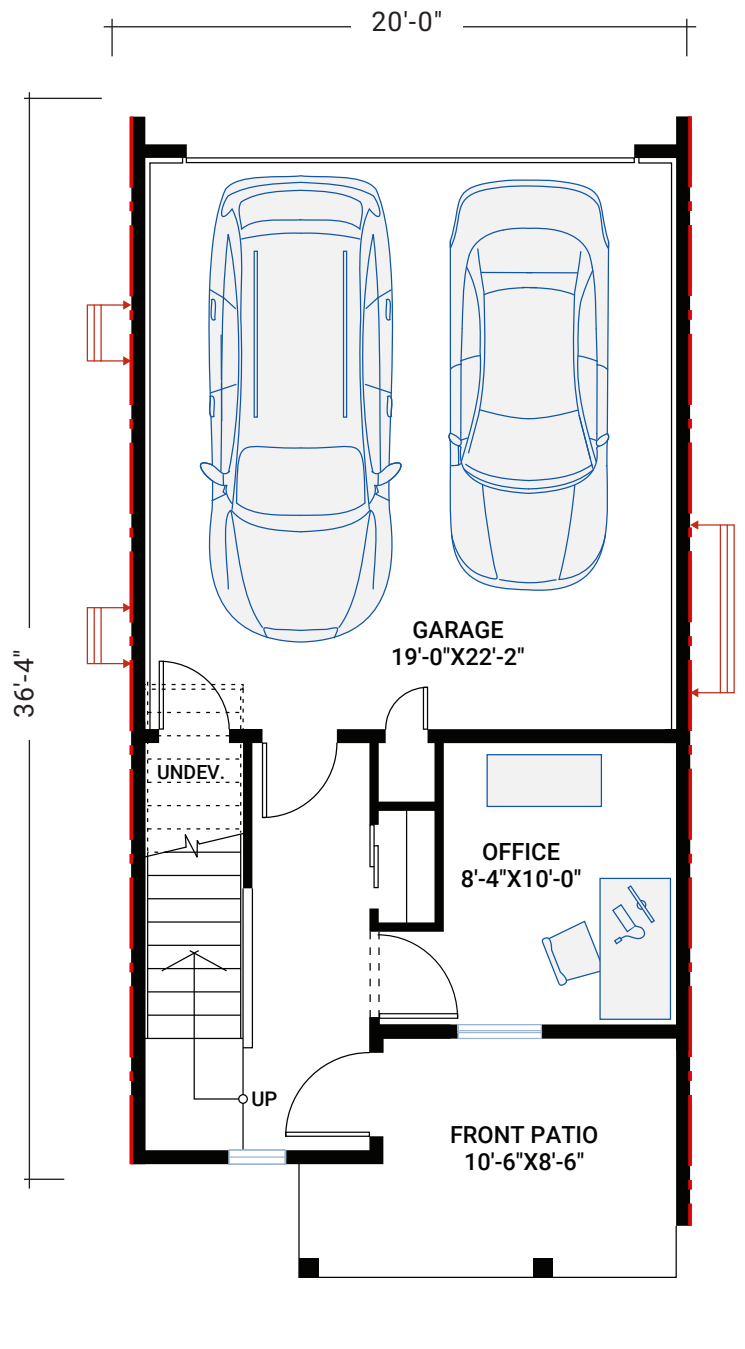


THE PRESTON 1

THE RESIDENCES OF
**WESTMINSTER
STATION**
AT POMPONIO TERRACE

1,474 SQ FT | 2 BED | 2.5 BATH

CARDEL
HOMES

ENTRY LEVEL

90 SQ FT

OPTIONAL ENTRY LEVEL

MAIN FLOOR

681 SQ FT

UPPER FLOOR

703 SQ FT

UNIT OPTIONS

3 UNIT BUILDING

4 UNIT BUILDING

5 UNIT BUILDING

6 UNIT BUILDING