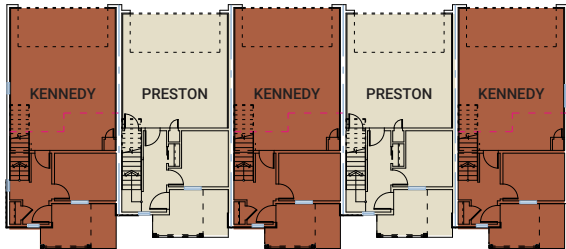


THE PRESTON 1

THE RESIDENCES OF
**WESTMINSTER
STATION**
AT POMPONIO TERRACE

1,474 SQ FT | 2 BED | 2.5 BATH

CARDEL
HOMES

ENTRY LEVEL

90 SQ FT

OPTIONAL ENTRY LEVEL

MAIN FLOOR

681 SQ FT

UPPER FLOOR

703 SQ FT

UNIT OPTIONS

3 UNIT BUILDING

4 UNIT BUILDING

5 UNIT BUILDING

6 UNIT BUILDING