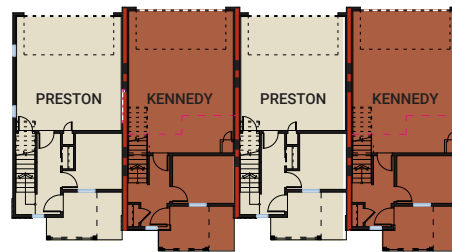


THE PRESTON 1

THE RESIDENCES OF
**WESTMINSTER
STATION**
AT POMPONIO TERRACE

1,474 SQ FT | 2 BED | 2.5 BATH

CARDEL
HOMES

ENTRY LEVEL

90 SQ FT

OPTIONAL ENTRY LEVEL

MAIN FLOOR

681 SQ FT

UPPER FLOOR

703 SQ FT

UNIT OPTIONS

3 UNIT BUILDING

4 UNIT BUILDING

5 UNIT BUILDING

6 UNIT BUILDING