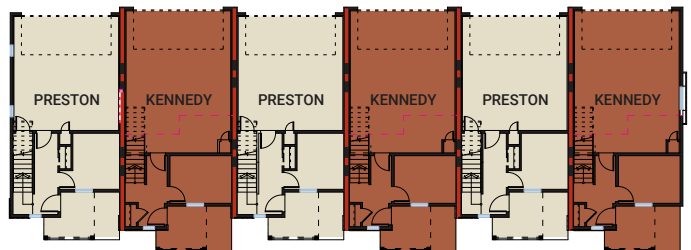


THE PRESTON

THE RESIDENCES OF
**WESTMINSTER
STATION**
AT POMPONIO TERRACE

1,570 SQ FT | 2 BED | 2 BATH, 2 HALF BATH

CARDEL
HOMES

ENTRY LEVEL

186 SQ FT

MAIN FLOOR

681 SQ FT

UPPER FLOOR

703 SQ FT

UNIT OPTIONS

3 UNIT BUILDING

4 UNIT BUILDING

5 UNIT BUILDING

6 UNIT BUILDING