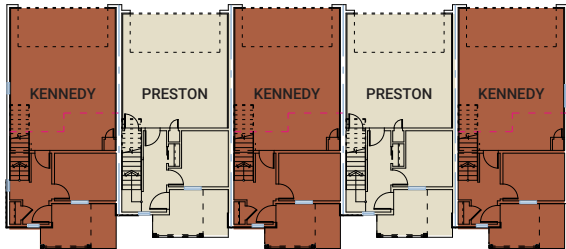


THE PRESTON

THE RESIDENCES OF
**WESTMINSTER
STATION**
AT POMPONIO TERRACE

1,570 SQ FT | 2 BED | 2 BATH, 2 HALF BATH

CARDEL
HOMES

ENTRY LEVEL

186 SQ FT

MAIN FLOOR

681 SQ FT

UPPER FLOOR

703 SQ FT

UNIT OPTIONS

3 UNIT BUILDING

4 UNIT BUILDING

5 UNIT BUILDING

6 UNIT BUILDING