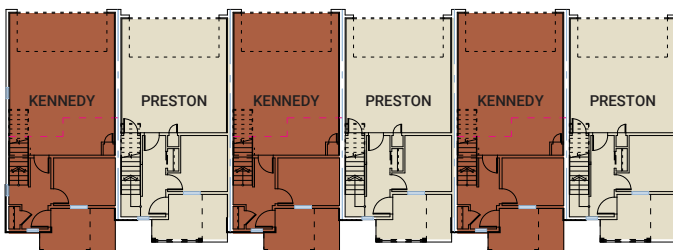


THE PRESTON

THE RESIDENCES OF
**WESTMINSTER
STATION**
AT POMPONIO TERRACE

1,570 SQ FT | 2 BED | 2 BATH, 2 HALF BATH

CARDEL
HOMES

ENTRY LEVEL

186 SQ FT

MAIN FLOOR

681 SQ FT

UPPER FLOOR

703 SQ FT

UNIT OPTIONS

3 UNIT BUILDING

4 UNIT BUILDING

5 UNIT BUILDING

6 UNIT BUILDING