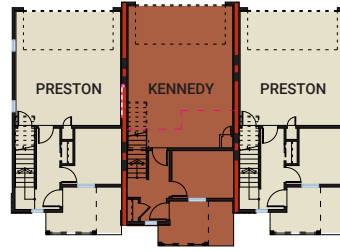


THE PRESTON

THE RESIDENCES OF
**WESTMINSTER
STATION**
AT POMPONIO TERRACE

1,570 SQ FT | 2 BED | 2 BATH, 2 HALF BATH

CARDEL
HOMES

ENTRY LEVEL

186 SQ FT

MAIN FLOOR

681 SQ FT

UPPER FLOOR

703 SQ FT

UNIT OPTIONS

3 UNIT BUILDING

4 UNIT BUILDING

5 UNIT BUILDING

6 UNIT BUILDING