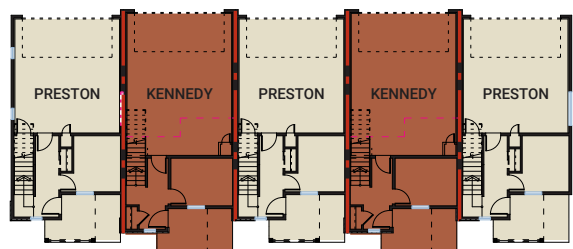


THE PRESTON

THE RESIDENCES OF
**WESTMINSTER
STATION**
AT POMPONIO TERRACE

1,570 SQ FT | 2 BED | 2 BATH, 2 HALF BATH

CARDEL
HOMES

ENTRY LEVEL

186 SQ FT

MAIN FLOOR

681 SQ FT

UPPER FLOOR

703 SQ FT

UNIT OPTIONS

3 UNIT BUILDING

4 UNIT BUILDING

5 UNIT BUILDING

6 UNIT BUILDING