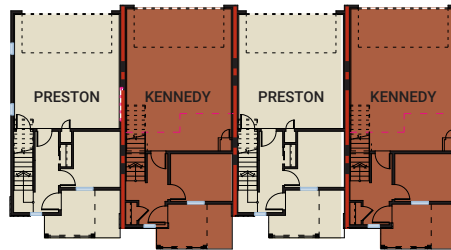


THE PRESTON

THE RESIDENCES OF
**WESTMINSTER
STATION**
AT POMPONIO TERRACE

1,570 SQ FT | 2 BED | 2 BATH, 2 HALF BATH

CARDEL
HOMES

ENTRY LEVEL

186 SQ FT

MAIN FLOOR

681 SQ FT

UPPER FLOOR

703 SQ FT

UNIT OPTIONS

3 UNIT BUILDING

4 UNIT BUILDING

5 UNIT BUILDING

6 UNIT BUILDING