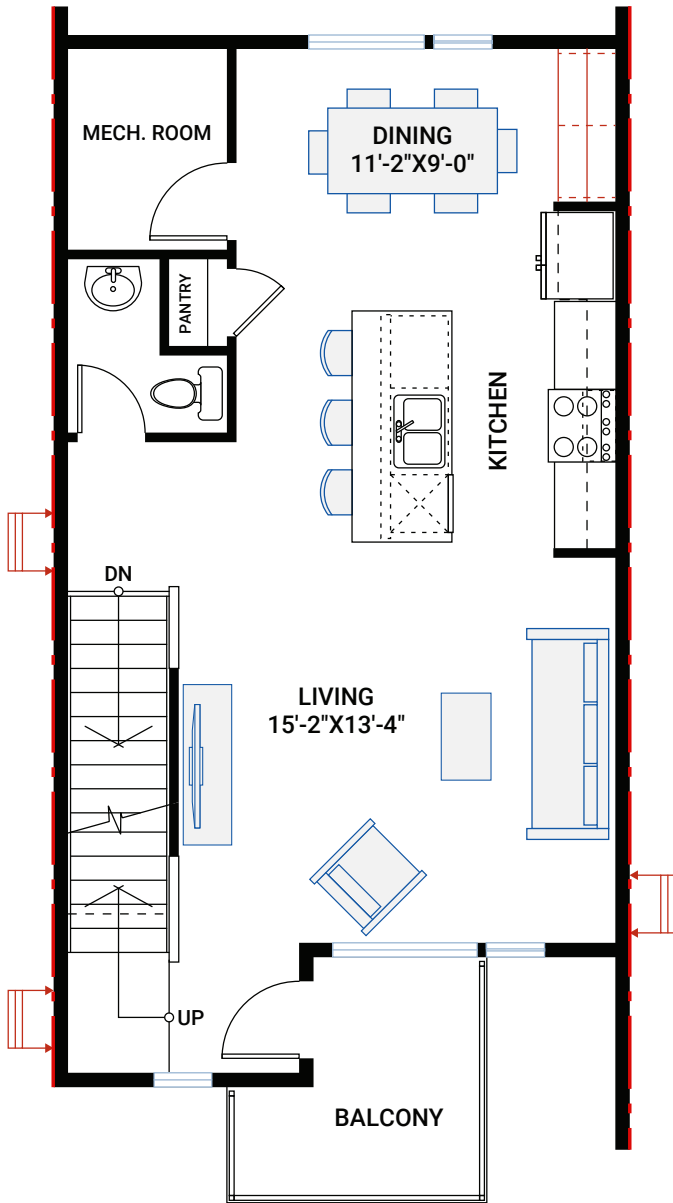


THE PRESTON

THE RESIDENCES OF
**WESTMINSTER
STATION**
AT POMPONIO TERRACE

1,570 SQ FT | 2 BED | 2 BATH, 2 HALF BATH

CARDEL
HOMES

ENTRY LEVEL

186 SQ FT

MAIN FLOOR

681 SQ FT

UPPER FLOOR

703 SQ FT

UNIT OPTIONS

3 UNIT BUILDING

4 UNIT BUILDING

5 UNIT BUILDING

6 UNIT BUILDING