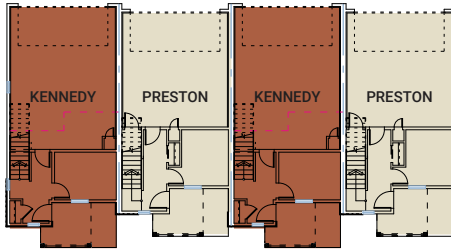


THE PRESTON

THE RESIDENCES OF
**WESTMINSTER
STATION**
AT POMPONIO TERRACE

1,570 SQ FT | 2 BED | 2 BATH, 2 HALF BATH

CARDEL
HOMES

ENTRY LEVEL

186 SQ FT

MAIN FLOOR

681 SQ FT

UPPER FLOOR

703 SQ FT

UNIT OPTIONS

3 UNIT BUILDING

4 UNIT BUILDING

5 UNIT BUILDING

6 UNIT BUILDING