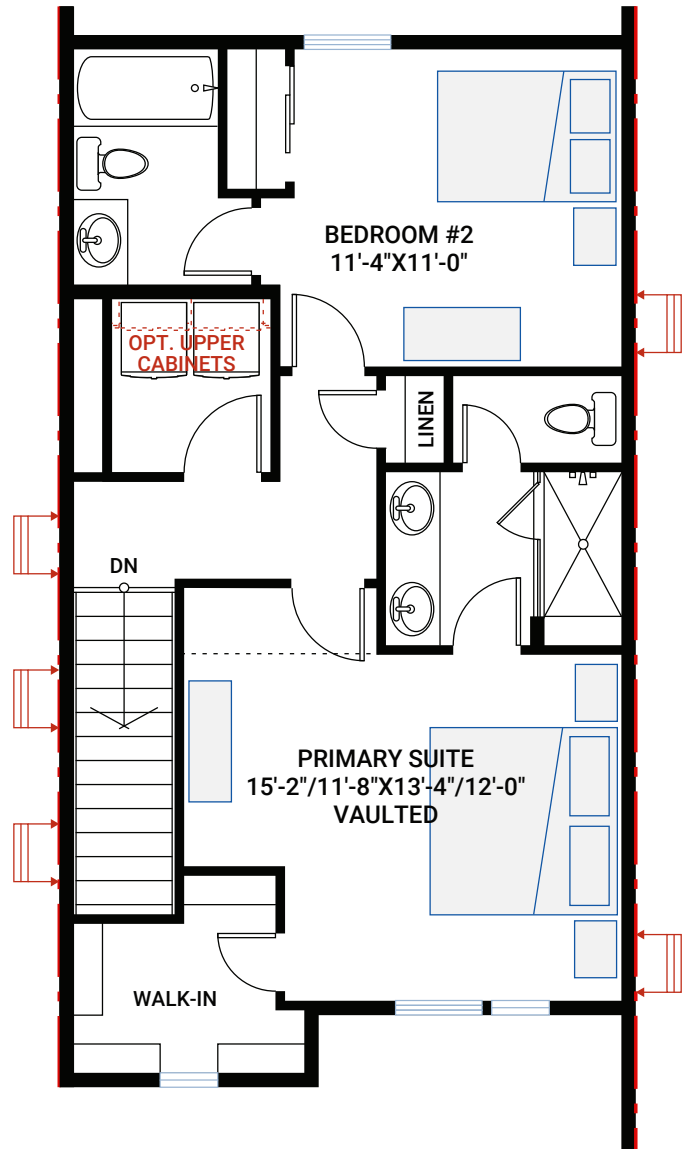


THE PRESTON

THE RESIDENCES OF
**WESTMINSTER
STATION**
AT POMPONIO TERRACE

1,570 SQ FT | 2 BED | 2 BATH, 2 HALF BATH

CARDEL
HOMES

ENTRY LEVEL

186 SQ FT

MAIN FLOOR

681 SQ FT

UPPER FLOOR

703 SQ FT

UNIT OPTIONS

3 UNIT BUILDING

4 UNIT BUILDING

5 UNIT BUILDING

6 UNIT BUILDING