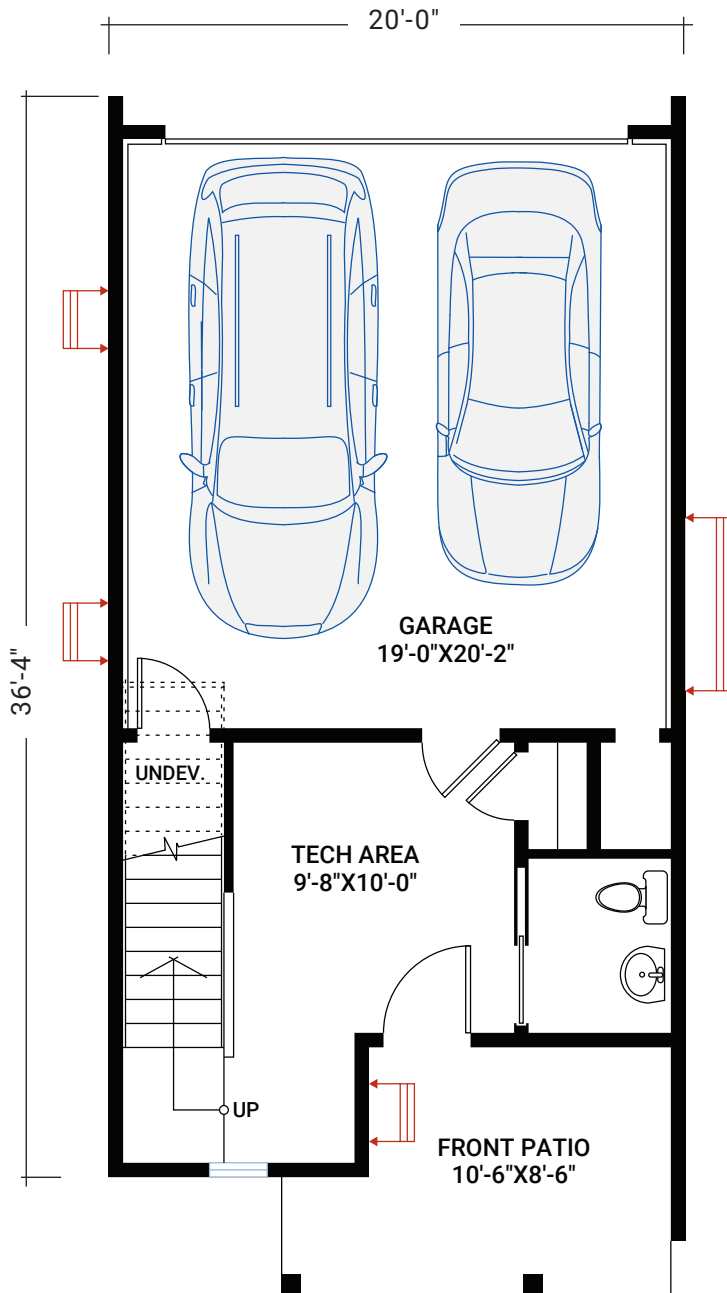


THE PRESTON

THE RESIDENCES OF
**WESTMINSTER
STATION**
AT POMPONIO TERRACE

1,570 SQ FT | 2 BED | 2 BATH, 2 HALF BATH

CARDEL
HOMES

ENTRY LEVEL

186 SQ FT

MAIN FLOOR

681 SQ FT

UPPER FLOOR

703 SQ FT

UNIT OPTIONS

3 UNIT BUILDING

4 UNIT BUILDING

5 UNIT BUILDING

6 UNIT BUILDING