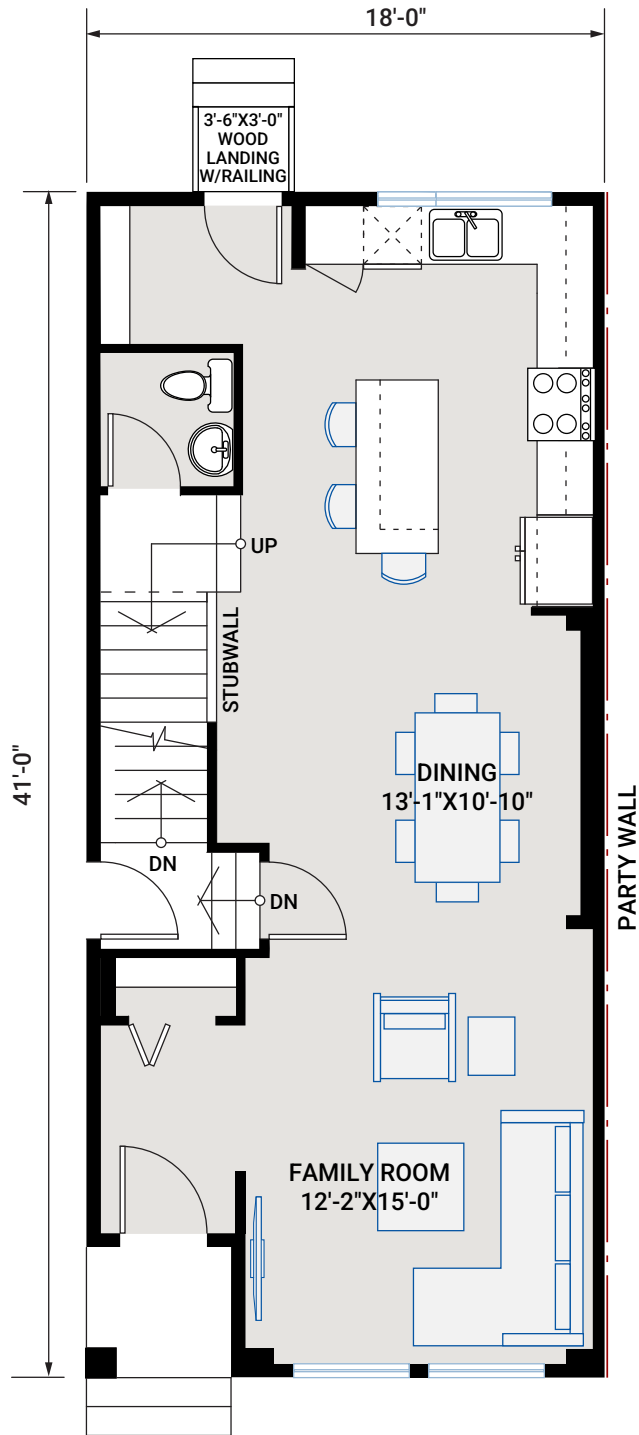


THE MIDTOWN 1

MODERN PRAIRIE SLV4

URBAN MOUNTAIN SL3

FARMHOUSE SL2

MAIN FLOOR

716 SQ FT

UPPER FLOOR

736 SQ FT