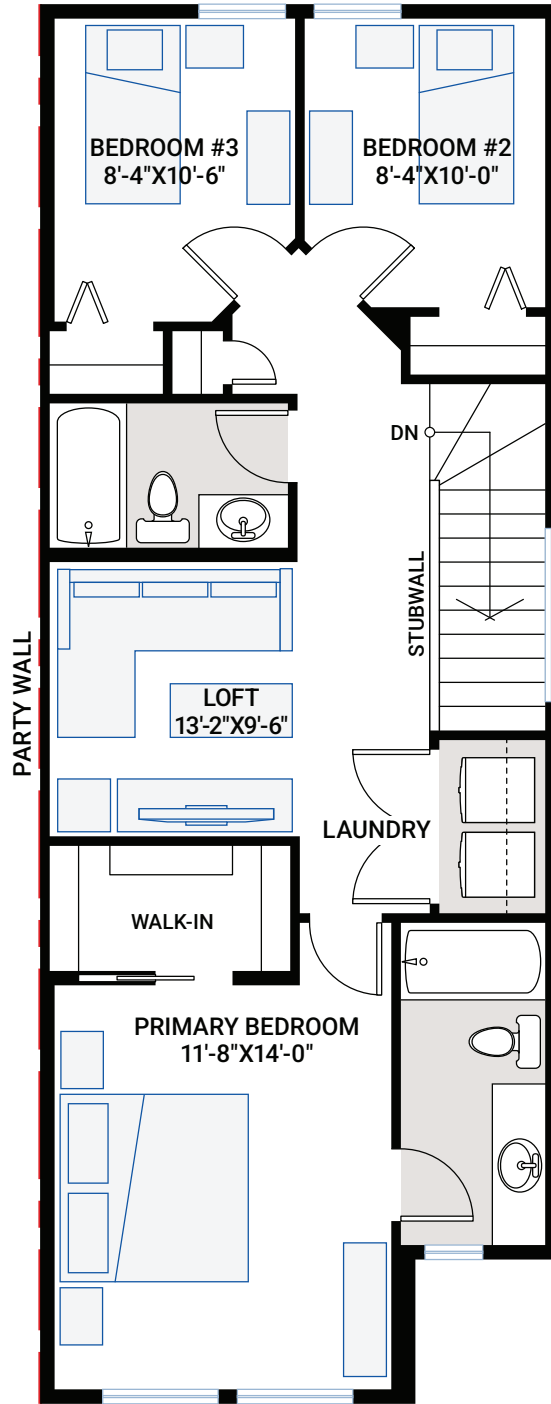


THE MIDTOWN 2

MODERN PRAIRIE SL4

URBAN MOUNTAIN SL3

FARMHOUSE SL2

MAIN FLOOR

786 SQ FT

UPPER FLOOR

848 SQ FT

FLOOR PLAN OPTIONS

BASEMENT SECONDARY SUITE
- adds 637 sq ft