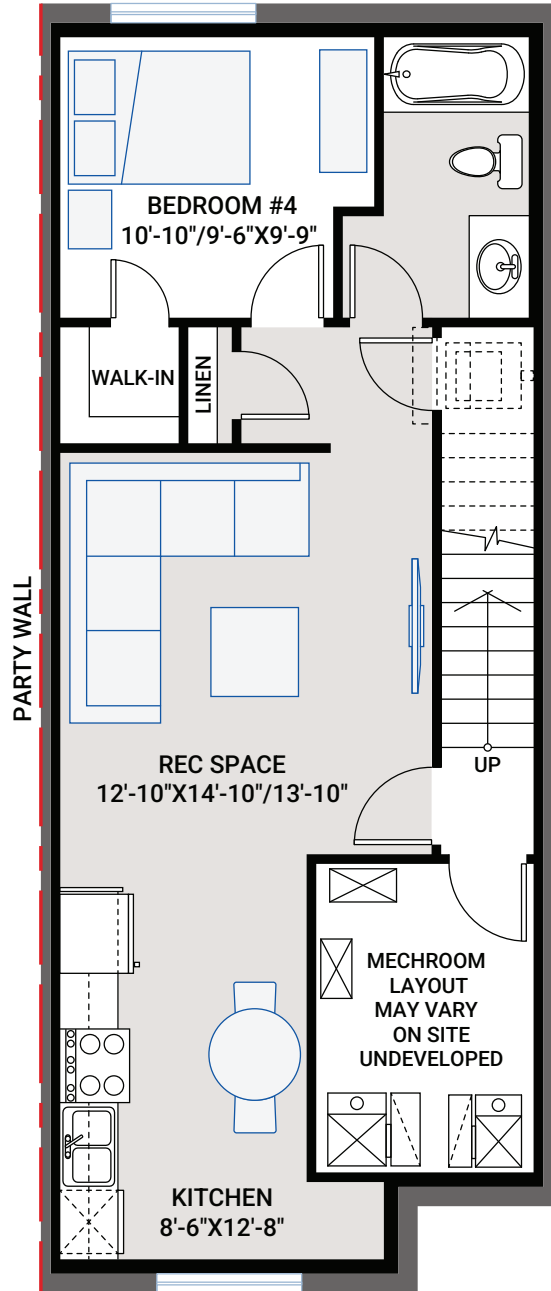


THE MIDTOWN 2

MODERN PRAIRIE SL4

URBAN MOUNTAIN SL3

FARMHOUSE SL2

MAIN FLOOR

786 SQ FT

UPPER FLOOR

848 SQ FT

FLOOR PLAN OPTIONS

BASEMENT SECONDARY SUITE
- adds 637 sq ft