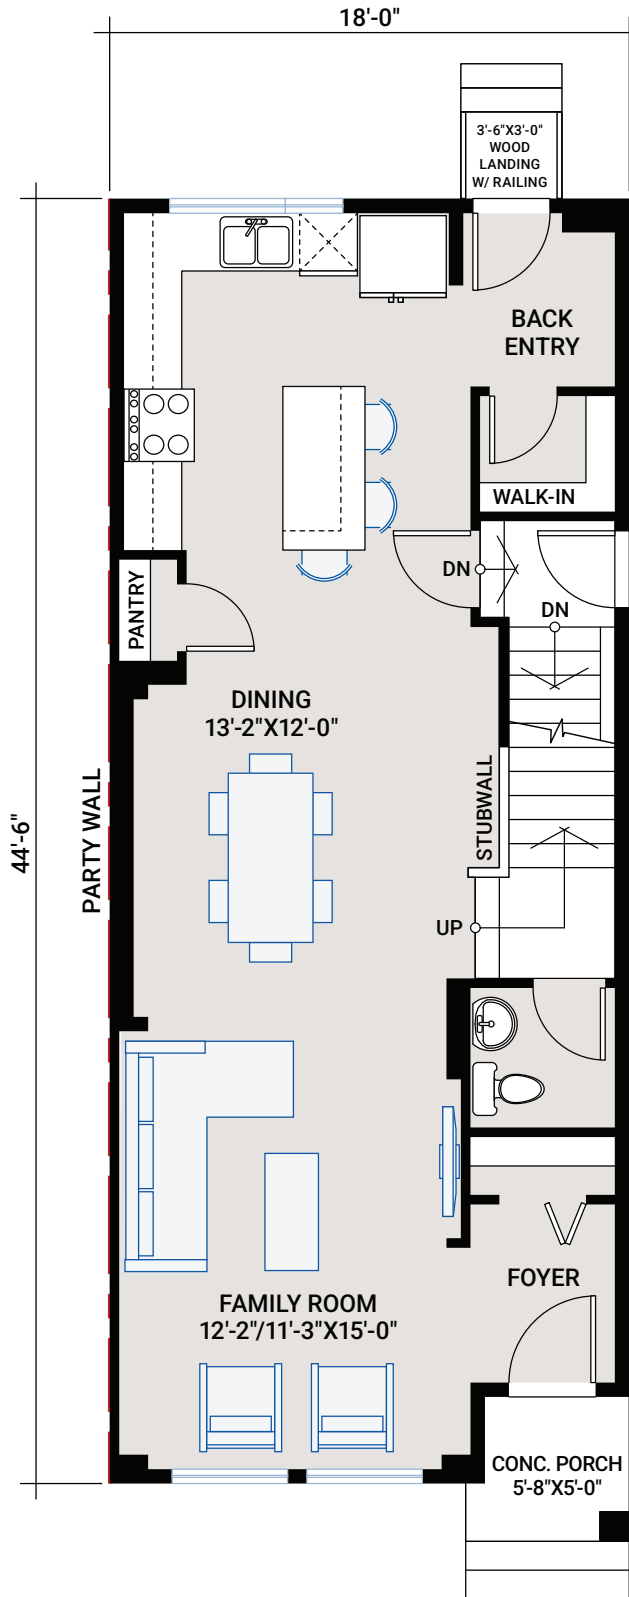


THE MIDTOWN 2

MODERN PRAIRIE SL4

URBAN MOUNTAIN SL3

FARMHOUSE SL2

MAIN FLOOR

786 SQ FT

UPPER FLOOR

848 SQ FT

FLOOR PLAN OPTIONS

BASEMENT SECONDARY SUITE
- adds 637 sq ft