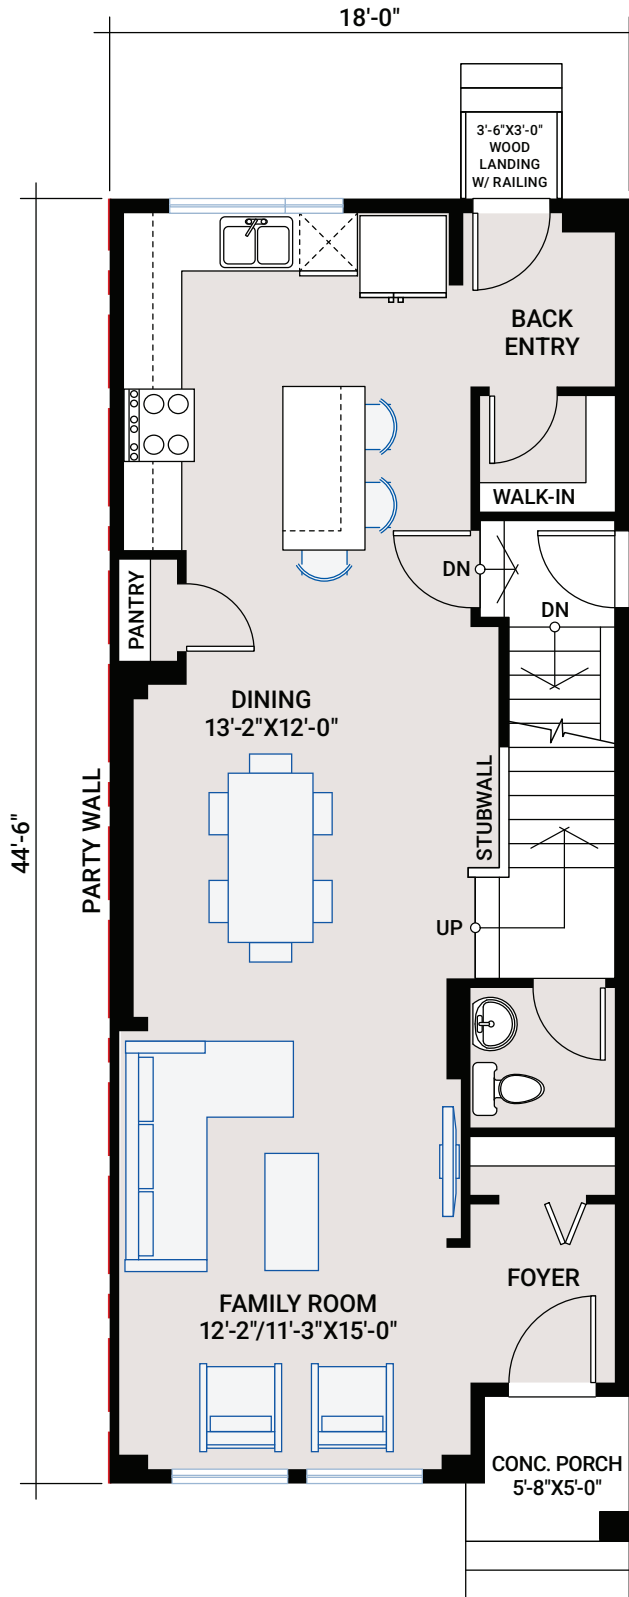


THE MIDTOWN 2

MODERN PRAIRIE SL4

URBAN MOUNTAIN SL3

FARMHOUSE SL2

MAIN FLOOR

786 SQ FT

UPPER FLOOR

848 SQ FT