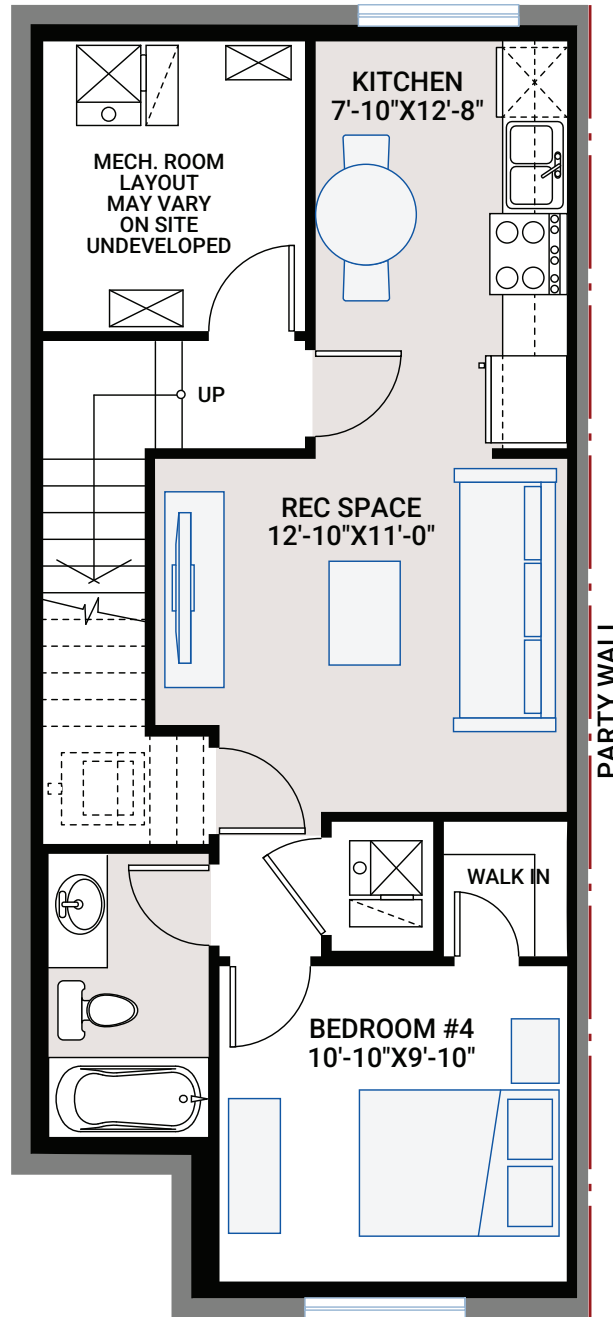


THE MIDTOWN 1

SL1 PRAIRIE

SL2 FARMHOUSE

SL3 URBAN MOUNTAIN

SL4 MODERN PRAIRIE

1,452 SQ FT | 3 BED | 2.5 BATH

MAIN FLOOR

716 SQ FT

UPPER FLOOR

736 SQ FT

FLOOR PLAN OPTIONS

BASEMENT SECONDARY SUITE
- adds 571 sq ft