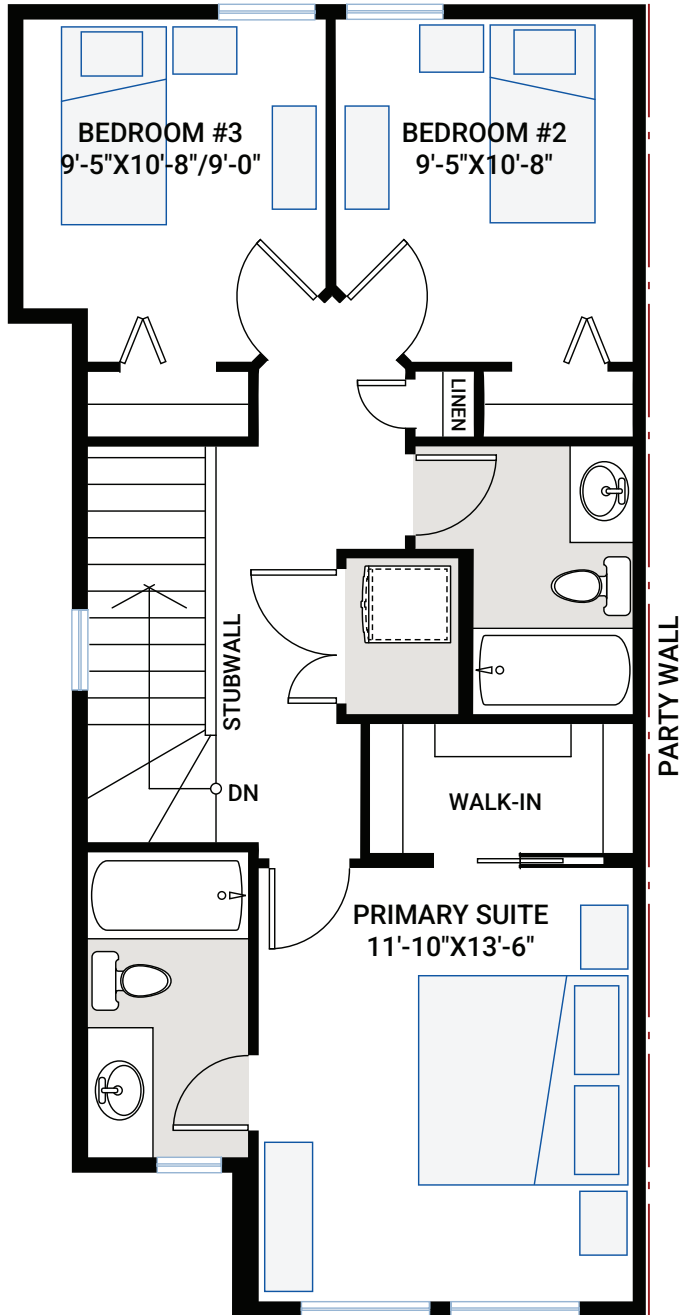


THE MIDTOWN 1

SL1 PRAIRIE

SL2 FARMHOUSE

SL3 URBAN MOUNTAIN

SL4 MODERN PRAIRIE

1,452 SQ FT | 3 BED | 2.5 BATH

MAIN FLOOR

716 SQ FT

UPPER FLOOR

736 SQ FT

FLOOR PLAN OPTIONS

BASEMENT SECONDARY SUITE
- adds 571 sq ft