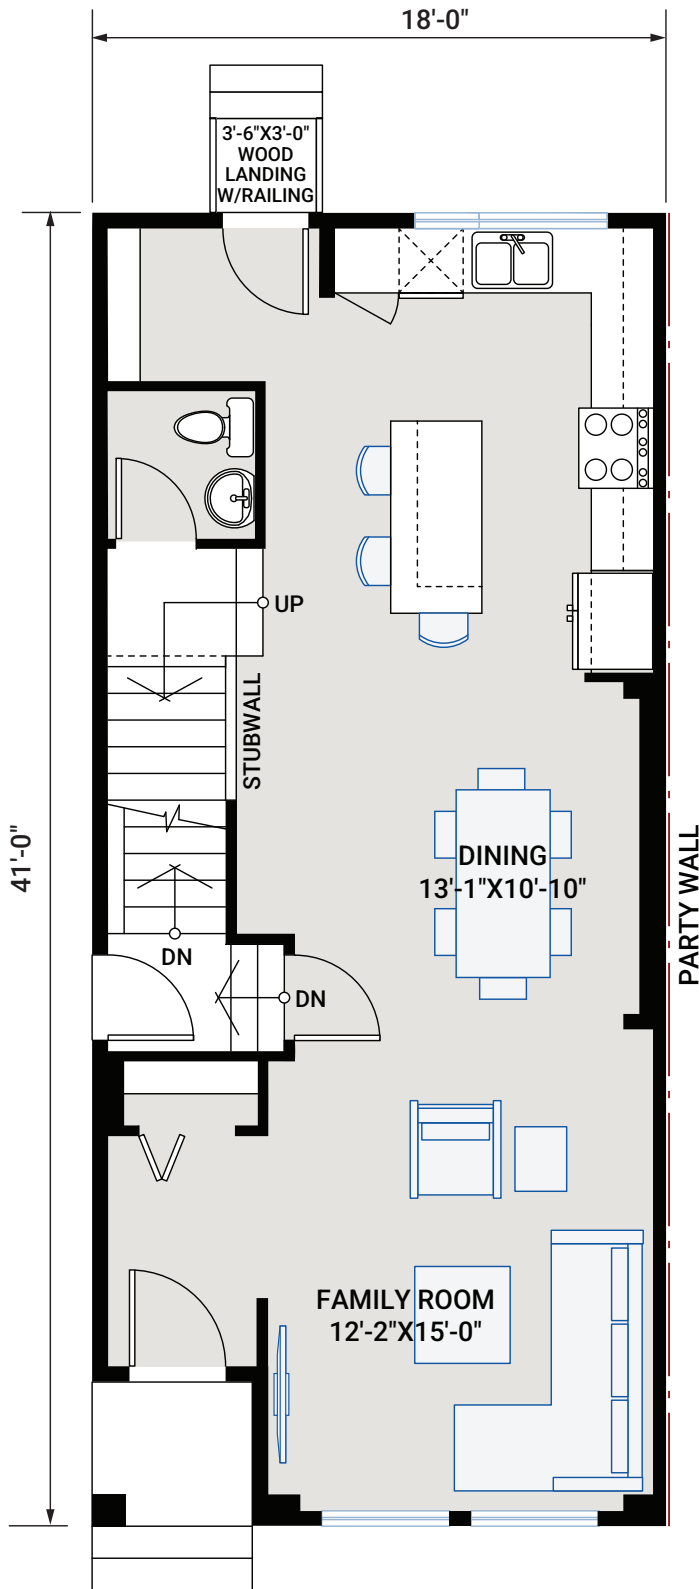


THE MIDTOWN 1

SL1 PRAIRIE

SL2 FARMHOUSE

SL3 URBAN MOUNTAIN

SL4 MODERN PRAIRIE

1,452 SQ FT | 3 BED | 2.5 BATH

MAIN FLOOR

716 SQ FT

UPPER FLOOR

736 SQ FT

FLOOR PLAN OPTIONS

BASEMENT SECONDARY SUITE
- adds 571 sq ft