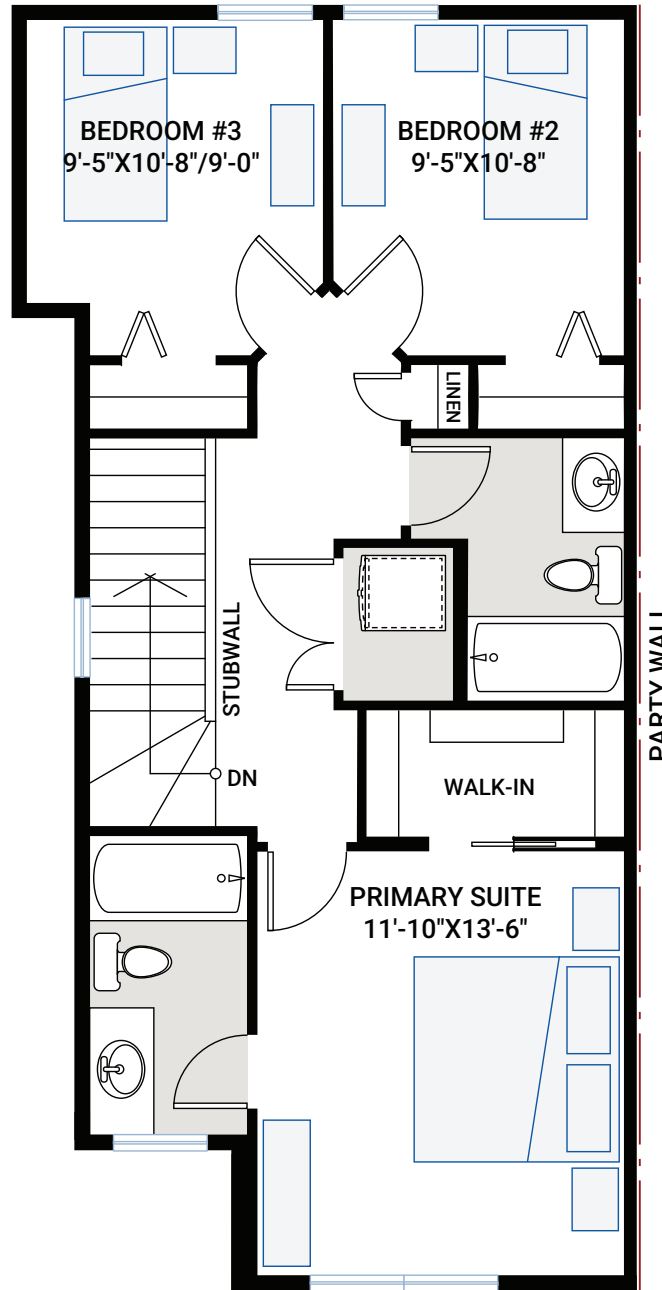


THE MIDTOWN 1

MODERN PRAIRIE SLV4

URBAN MOUNTAIN SL3

FARMHOUSE SL2

MAIN FLOOR

716 SQ FT

UPPER FLOOR

736 SQ FT

FLOOR PLAN OPTIONS

BASEMENT SECONDARY SUITE
- adds 571 sq ft