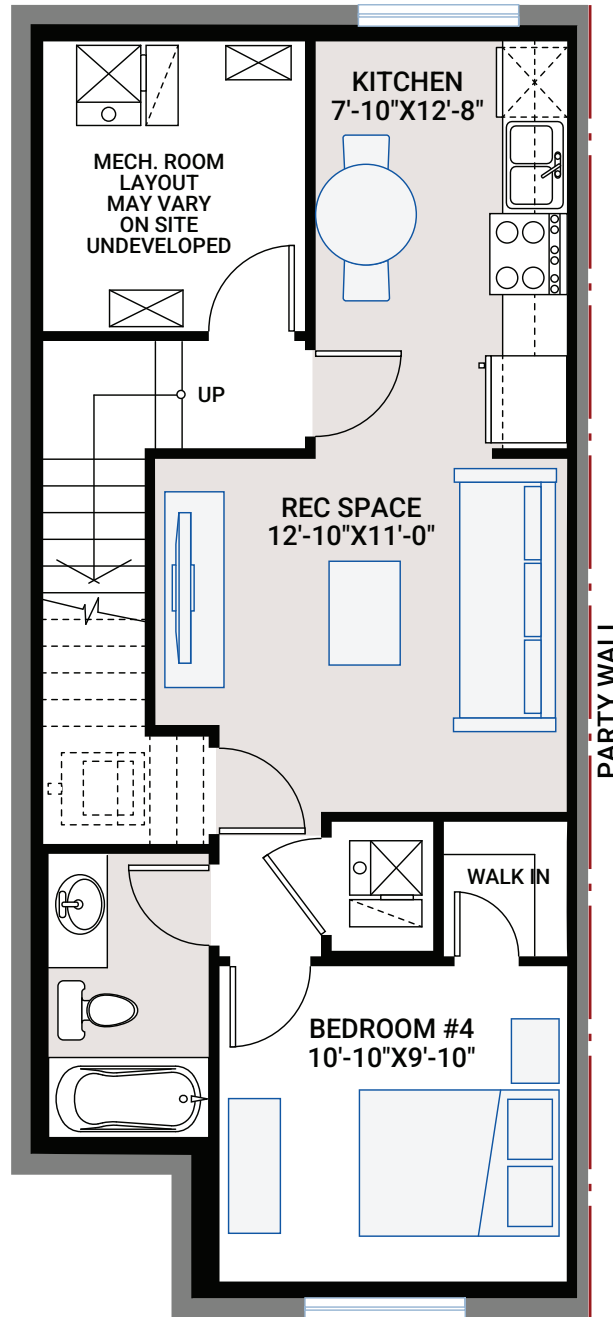


THE MIDTOWN 1

MODERN PRAIRIE SLV4

URBAN MOUNTAIN SL3

FARMHOUSE SL2

MAIN FLOOR

716 SQ FT

UPPER FLOOR

736 SQ FT

FLOOR PLAN OPTIONS

BASEMENT SECONDARY SUITE
- adds 571 sq ft