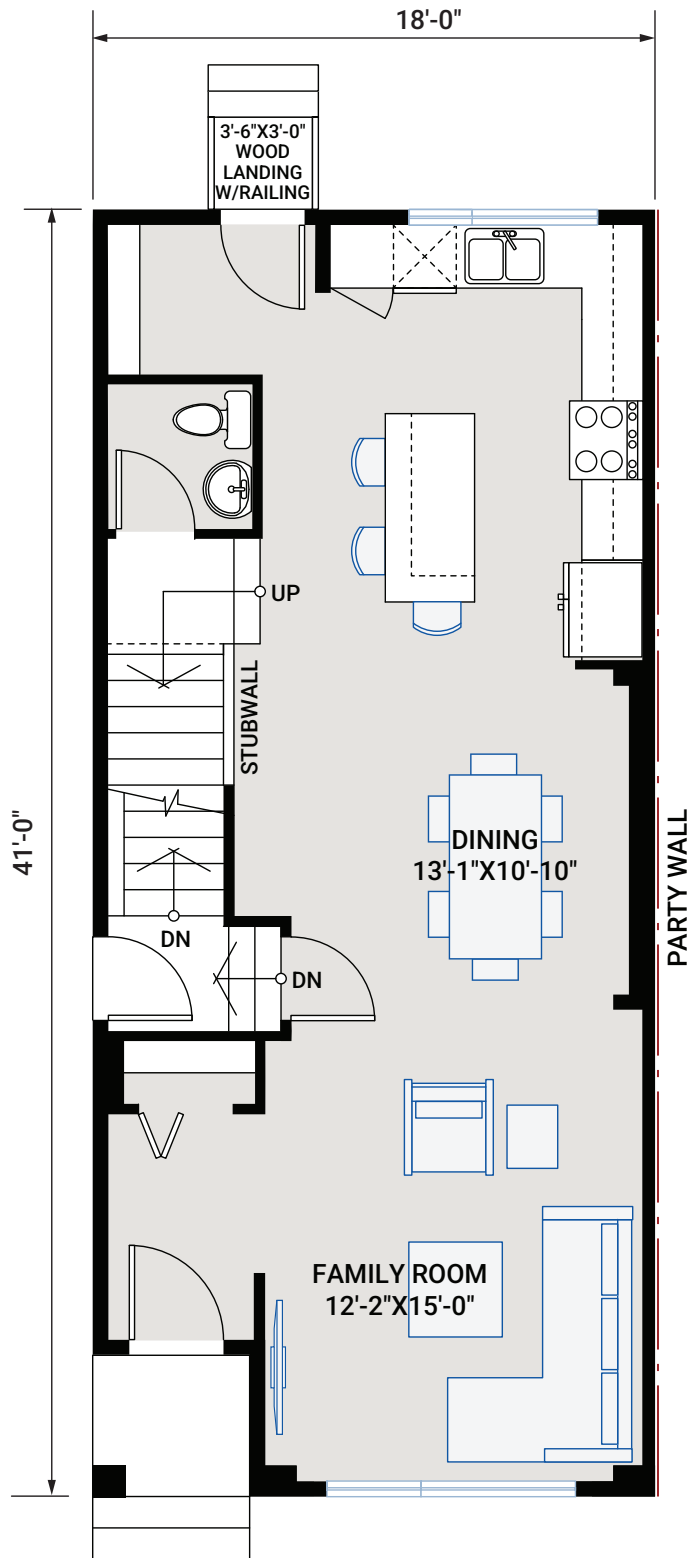


THE MIDTOWN 1

MODERN PRAIRIE SLV4

URBAN MOUNTAIN SL3

FARMHOUSE SL2

MAIN FLOOR

716 SQ FT

UPPER FLOOR

736 SQ FT

FLOOR PLAN OPTIONS

BASEMENT SECONDARY SUITE
- adds 571 sq ft