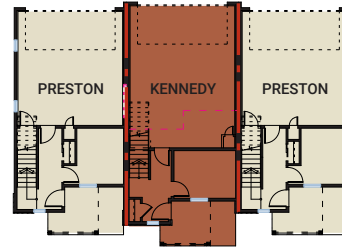

UNIT OPTIONS

3 UNIT BUILDING