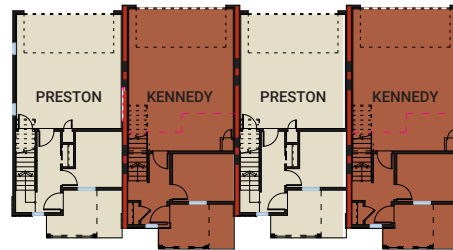

4 UNIT BUILDING