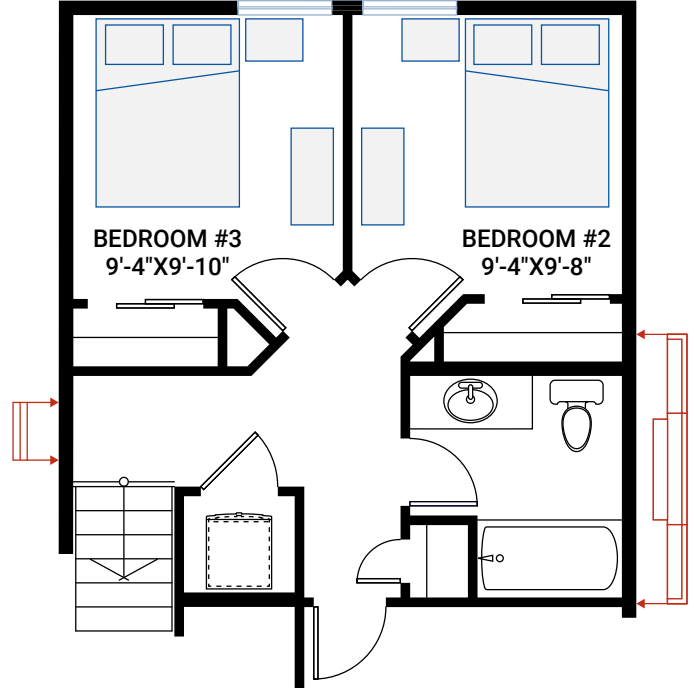

# THE KENNEDY 1

---

THE RESIDENCES OF  
**WESTMINSTER  
STATION**  
AT POMPONIO TERRACE

1,606 SQ FT | 2-3 BED | 2.5 BATH

**CARDEL**  
HOMES

UPPER FLOOR

753 SQ FT

OPTIONAL UPPER FLOOR

OPTION  
Upper Floor 3rd Bedroom