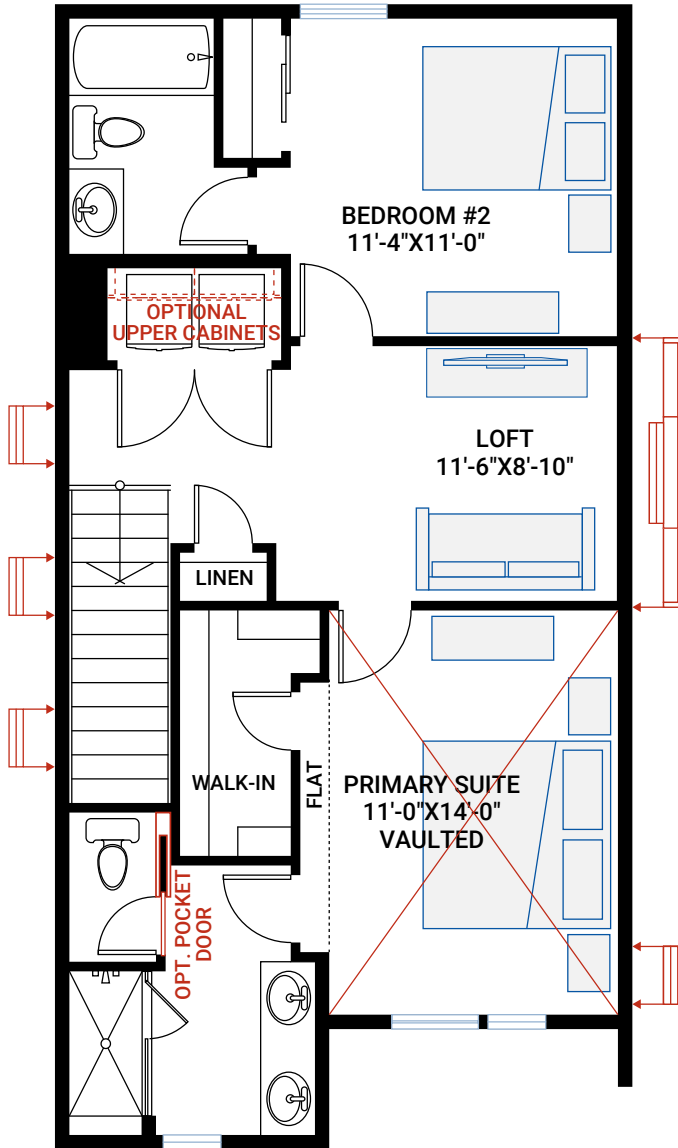

# THE KENNEDY 1

---

THE RESIDENCES OF  
**WESTMINSTER  
STATION**  
AT POMPONIO TERRACE

1,606 SQ FT | 2-3 BED | 2.5 BATH

**CARDEL**  
HOMES

UPPER FLOOR

753 SQ FT

OPTIONAL UPPER FLOOR

OPTION  
Upper Floor 3rd Bedroom