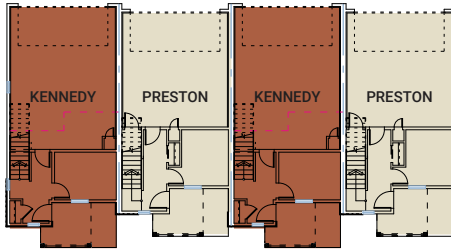

4 UNIT BUILDING