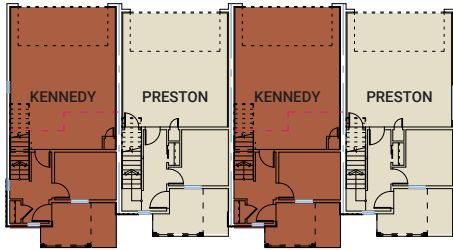


THE KENNEDY 1

THE RESIDENCES OF
**WESTMINSTER
STATION**
AT POMPONIO TERRACE

1,606 SQ FT | 2-3 BED | 2.5 BATH

CARDEL
HOMES

ENTRY LEVEL

100 SQ FT

MAIN FLOOR

753 SQ FT

UPPER FLOOR

753 SQ FT

OPTIONAL UPPER FLOOR

OPTION
Upper Floor 3rd Bedroom

UNIT OPTIONS

3 UNIT BUILDING

4 UNIT BUILDING

5 UNIT BUILDING