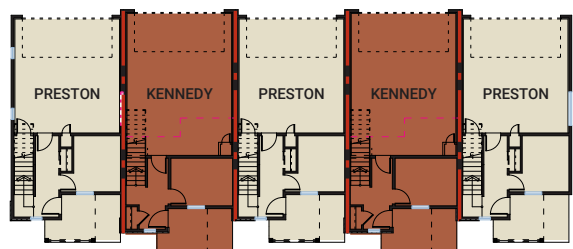


THE KENNEDY 1

THE RESIDENCES OF
**WESTMINSTER
STATION**
AT POMPONIO TERRACE

1,606 SQ FT | 2-3 BED | 2.5 BATH

CARDEL
HOMES

ENTRY LEVEL

100 SQ FT

MAIN FLOOR

753 SQ FT

UPPER FLOOR

753 SQ FT

OPTIONAL UPPER FLOOR

OPTION
Upper Floor 3rd Bedroom

UNIT OPTIONS

3 UNIT BUILDING

4 UNIT BUILDING

5 UNIT BUILDING