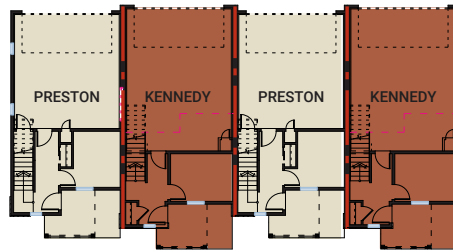


THE KENNEDY 1

THE RESIDENCES OF
**WESTMINSTER
STATION**
AT POMPONIO TERRACE

1,606 SQ FT | 2-3 BED | 2.5 BATH

CARDEL
HOMES

ENTRY LEVEL

100 SQ FT

MAIN FLOOR

753 SQ FT

UPPER FLOOR

753 SQ FT

OPTIONAL UPPER FLOOR

OPTION
Upper Floor 3rd Bedroom

UNIT OPTIONS

3 UNIT BUILDING

4 UNIT BUILDING

5 UNIT BUILDING