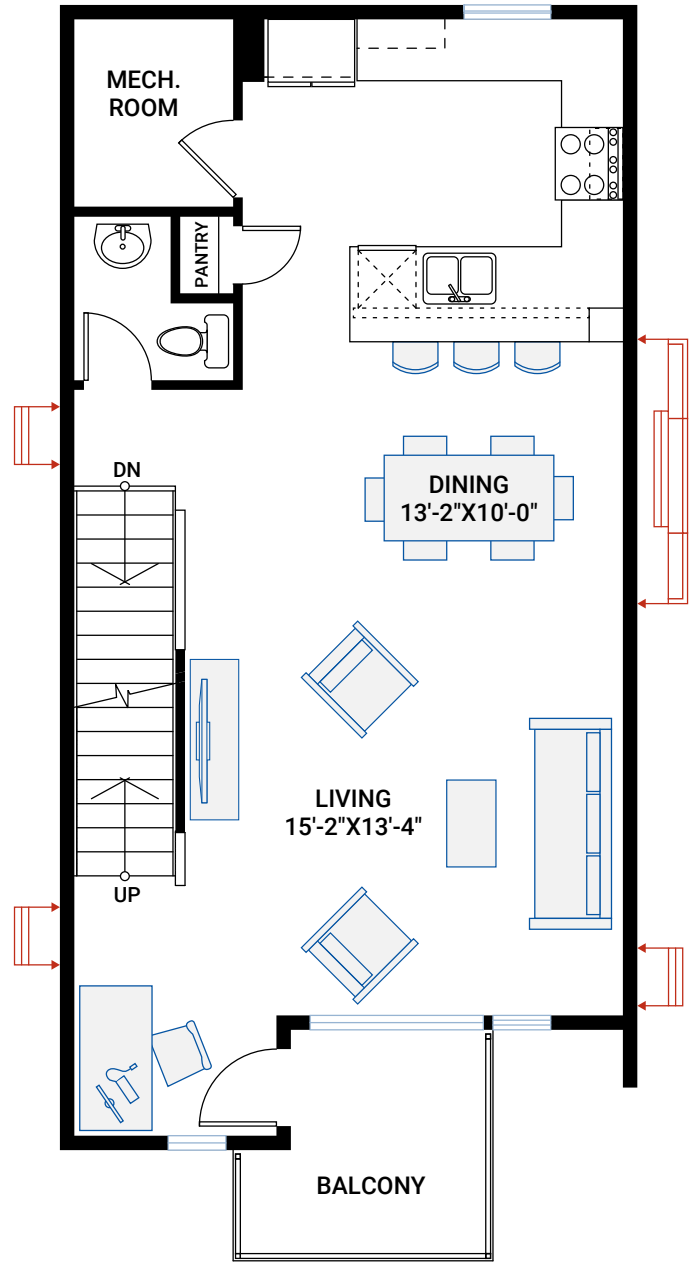


THE KENNEDY 1

THE RESIDENCES OF
**WESTMINSTER
STATION**
AT POMPONIO TERRACE

1,606 SQ FT | 2-3 BED | 2.5 BATH

CARDEL
HOMES

ENTRY LEVEL

100 SQ FT

MAIN FLOOR

753 SQ FT

UPPER FLOOR

753 SQ FT

OPTIONAL UPPER FLOOR

OPTION
Upper Floor 3rd Bedroom

UNIT OPTIONS

3 UNIT BUILDING

4 UNIT BUILDING

5 UNIT BUILDING

6 UNIT BUILDING