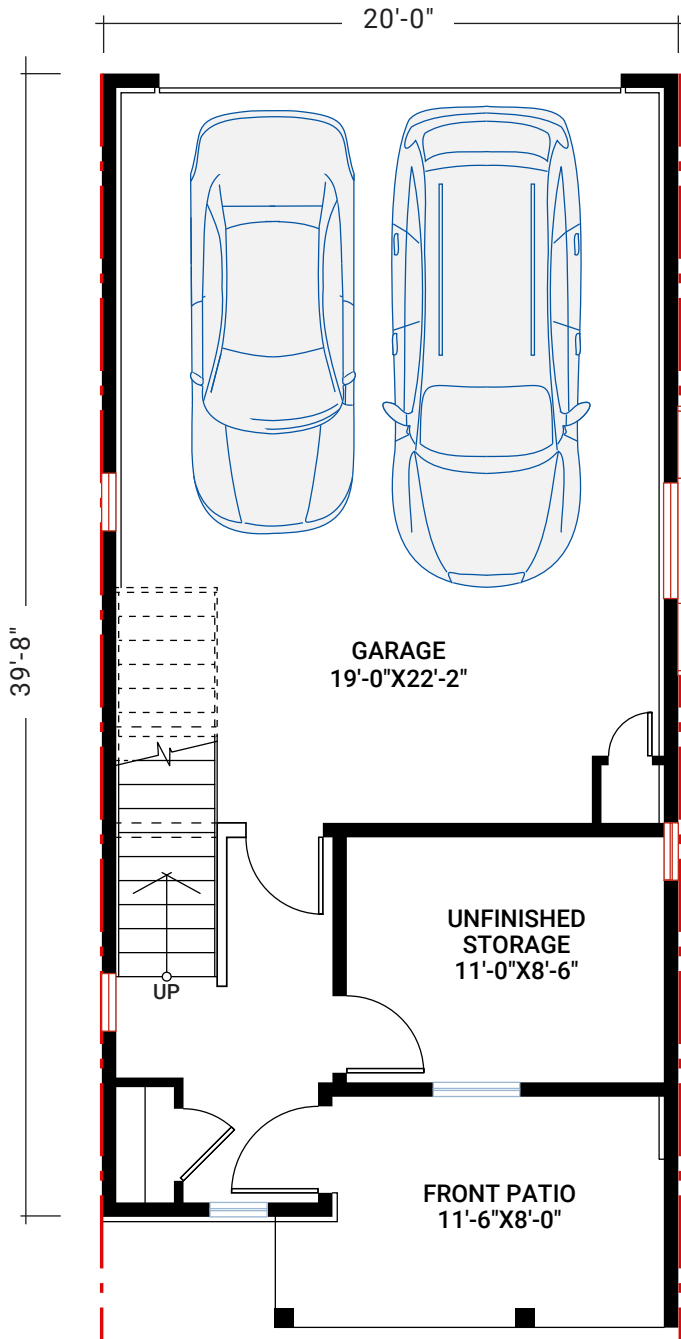


THE KENNEDY 1

THE RESIDENCES OF
**WESTMINSTER
STATION**
AT POMPONIO TERRACE

1,606 SQ FT | 2-3 BED | 2.5 BATH

CARDEL
HOMES

ENTRY LEVEL

100 SQ FT

MAIN FLOOR

753 SQ FT

UPPER FLOOR

753 SQ FT

OPTIONAL UPPER FLOOR

OPTION
Upper Floor 3rd Bedroom

UNIT OPTIONS

3 UNIT BUILDING

4 UNIT BUILDING

5 UNIT BUILDING

6 UNIT BUILDING