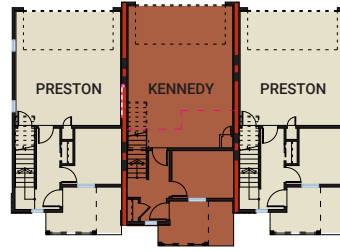


THE KENNEDY 1

THE RESIDENCES OF
**WESTMINSTER
STATION**
AT POMPONIO TERRACE

1,606 SQ FT | 2-3 BED | 2.5 BATH

CARDEL
HOMES

ENTRY LEVEL

100 SQ FT

MAIN FLOOR

753 SQ FT

UPPER FLOOR

753 SQ FT

OPTIONAL UPPER FLOOR

OPTION
Upper Floor 3rd Bedroom

UNIT OPTIONS

3 UNIT BUILDING

4 UNIT BUILDING

5 UNIT BUILDING