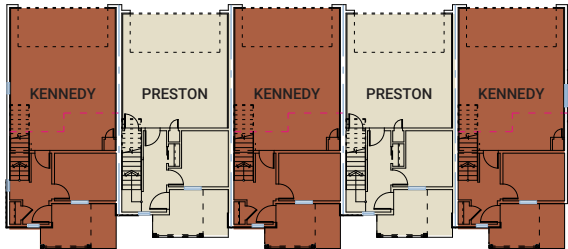


THE KENNEDY 1

THE RESIDENCES OF
**WESTMINSTER
STATION**
AT POMPONIO TERRACE

1,606 SQ FT | 2-3 BED | 2.5 BATH

CARDEL
HOMES

ENTRY LEVEL

100 SQ FT

MAIN FLOOR

753 SQ FT

UPPER FLOOR

753 SQ FT

OPTIONAL UPPER FLOOR

OPTION
Upper Floor 3rd Bedroom

UNIT OPTIONS

3 UNIT BUILDING

4 UNIT BUILDING

5 UNIT BUILDING