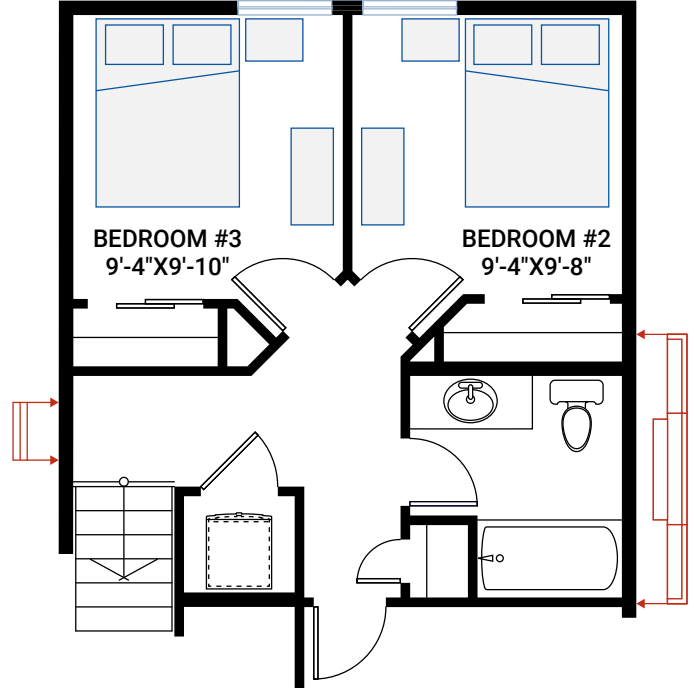


THE KENNEDY 1

THE RESIDENCES OF
**WESTMINSTER
STATION**
AT POMPONIO TERRACE

1,606 SQ FT | 2-3 BED | 2.5 BATH

CARDEL
HOMES

ENTRY LEVEL

100 SQ FT

MAIN FLOOR

753 SQ FT

UPPER FLOOR

753 SQ FT

OPTIONAL UPPER FLOOR

OPTION
Upper Floor 3rd Bedroom

UNIT OPTIONS

3 UNIT BUILDING

4 UNIT BUILDING

5 UNIT BUILDING