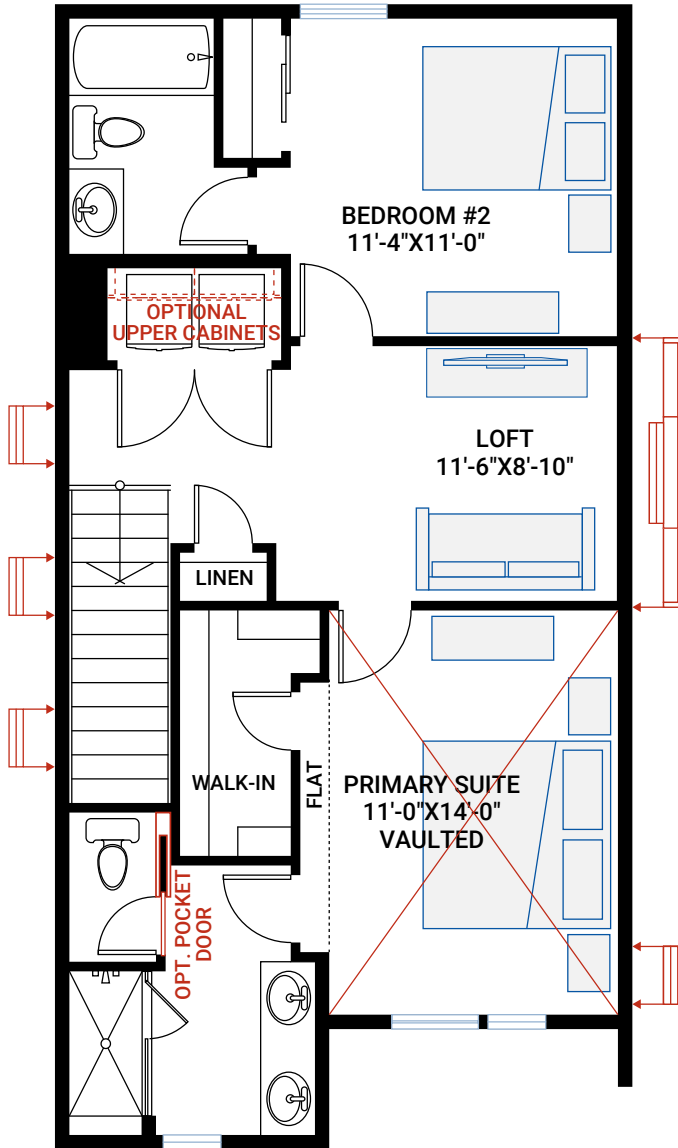


THE KENNEDY 1

THE RESIDENCES OF
**WESTMINSTER
STATION**
AT POMPONIO TERRACE

1,606 SQ FT | 2-3 BED | 2.5 BATH

CARDEL
HOMES

ENTRY LEVEL

100 SQ FT

MAIN FLOOR

753 SQ FT

UPPER FLOOR

753 SQ FT

OPTIONAL UPPER FLOOR

OPTION
Upper Floor 3rd Bedroom

UNIT OPTIONS

3 UNIT BUILDING

4 UNIT BUILDING

5 UNIT BUILDING