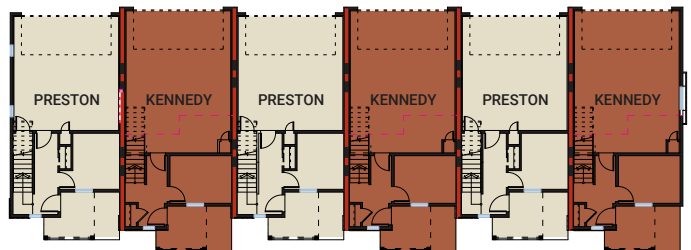


THE KENNEDY 1

THE RESIDENCES OF
**WESTMINSTER
STATION**
AT POMPONIO TERRACE

1,606 SQ FT | 2-3 BED | 2.5 BATH

CARDEL
HOMES

ENTRY LEVEL

100 SQ FT

MAIN FLOOR

753 SQ FT

UPPER FLOOR

753 SQ FT

OPTIONAL UPPER FLOOR

OPTION
Upper Floor 3rd Bedroom

UNIT OPTIONS

3 UNIT BUILDING

4 UNIT BUILDING

5 UNIT BUILDING