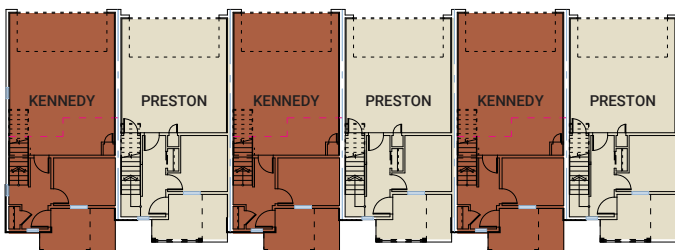


THE KENNEDY 1

THE RESIDENCES OF
**WESTMINSTER
STATION**
AT POMPONIO TERRACE

1,606 SQ FT | 2-3 BED | 2.5 BATH

CARDEL
HOMES

ENTRY LEVEL

100 SQ FT

MAIN FLOOR

753 SQ FT

UPPER FLOOR

753 SQ FT

OPTIONAL UPPER FLOOR

OPTION
Upper Floor 3rd Bedroom

UNIT OPTIONS

3 UNIT BUILDING

4 UNIT BUILDING

5 UNIT BUILDING