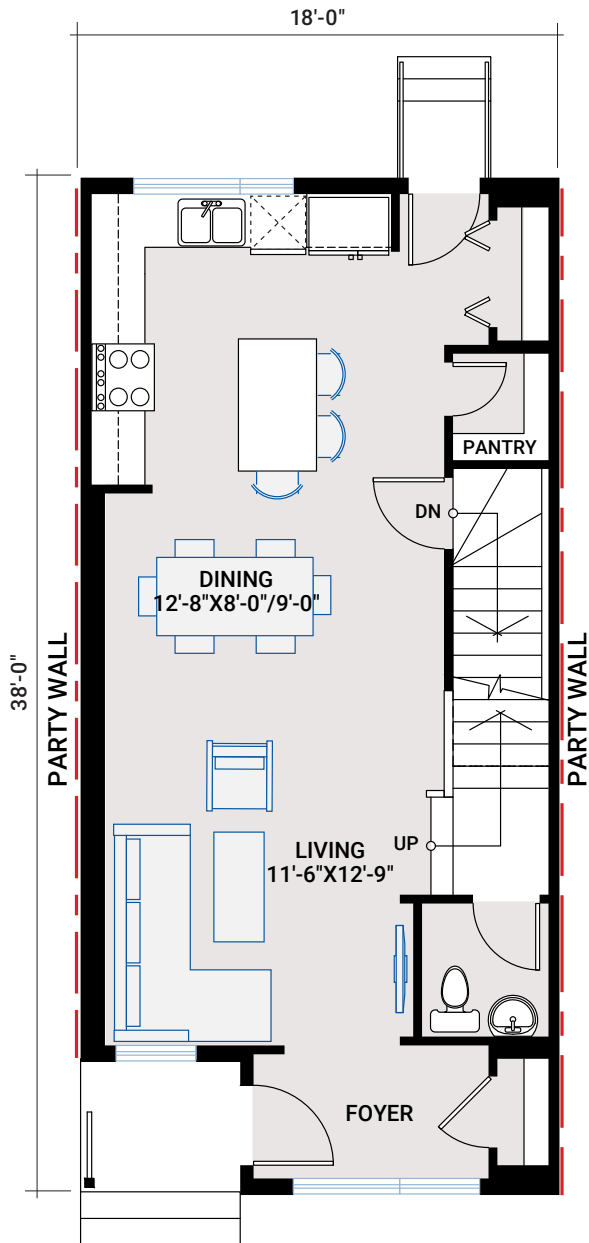


THE EDGE 2

MODERN PRAIRIE SL1

FARMHOUSE SL2

MODERN FARMHOUSE SL3

MAIN FLOOR

654 SQ FT

UPPER FLOOR

690 SQ FT