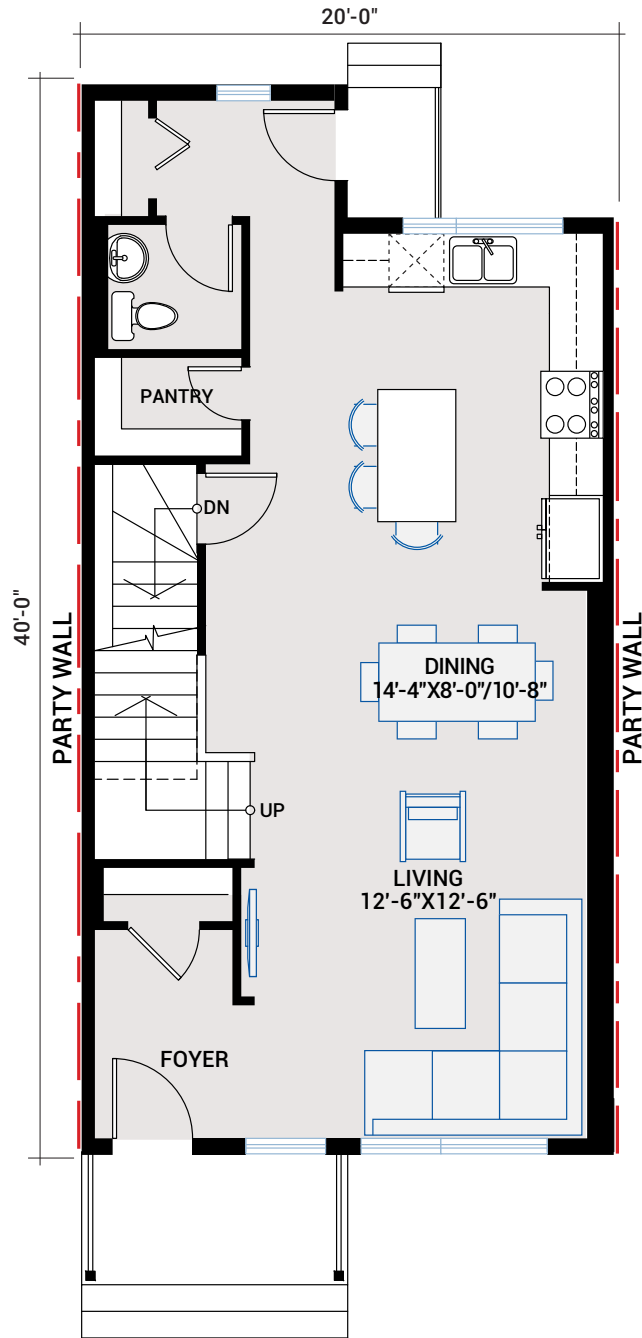


THE EDGE 1

MODERN PRAIRIE SL1

FARMHOUSE SL2

MODERN FARMHOUSE SL3

MAIN FLOOR

750 SQ FT

UPPER FLOOR

700 SQ FT