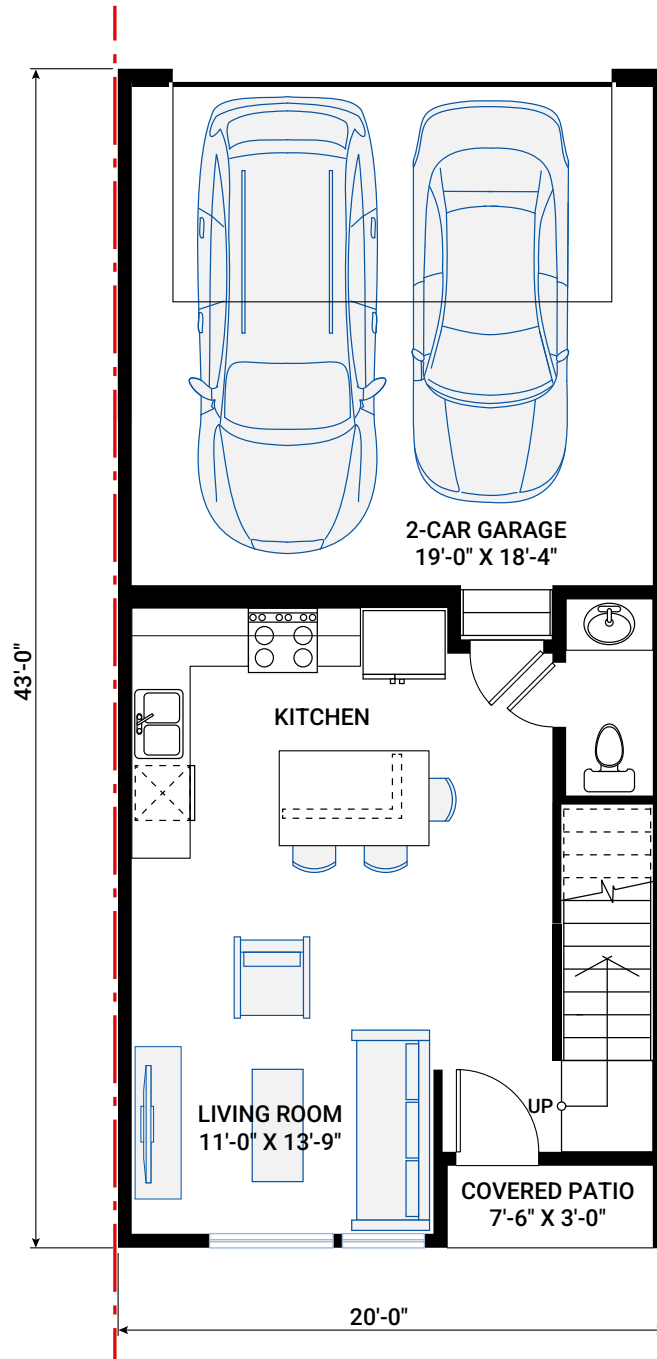

# THE CARSON

---

THE RESIDENCES OF  
**WESTMINSTER  
STATION**  
AT POMPONIO TERRACE

1,290 SQ FT | 2-3 BED | 2 BATH, 1 HALF BATH

**CARDEL**  
HOMES

# ENTRY LEVEL

453 SQ FT

THE CARSON

1,290 SQ FT | 2-3 BED | 2 BATH, 1 HALF BATH

**CARDEL**  
HOMES

UPPER FLOOR

837 SQ FT

OPTIONAL UPPER FLOOR

837 SQ FT