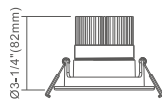

Dimensions

R3.5R-12W-3D90-MW