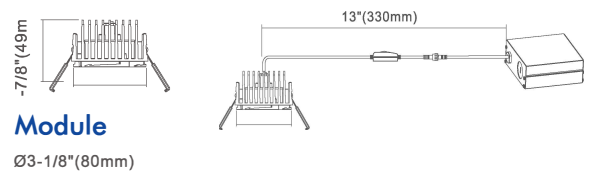

Dimensions

Features

- **Adjustable CCT: 2700K, 3000K, 3500K, 4000K or 5000K**
- Interchangeable trims
- Made of durable aluminum
- Available shapes: round and square
- It is a high-performance, easy to install residential or commercial grade downlight solution that offers good light output, energy-efficiency and streamlined design
- Input voltage: AC 120V 50/60Hz
- Fast & easy to install-save on labor
- I.C. rated for direct contact with insulation
- No housing required
- LED technology fits anywhere you need general light source
- 100%-10% dimming capability, this fixture is compatible with industry standard TRIAC/ELV dimmers
- Lifetime rated for greater than 50,000 hours
- Anti-glare design