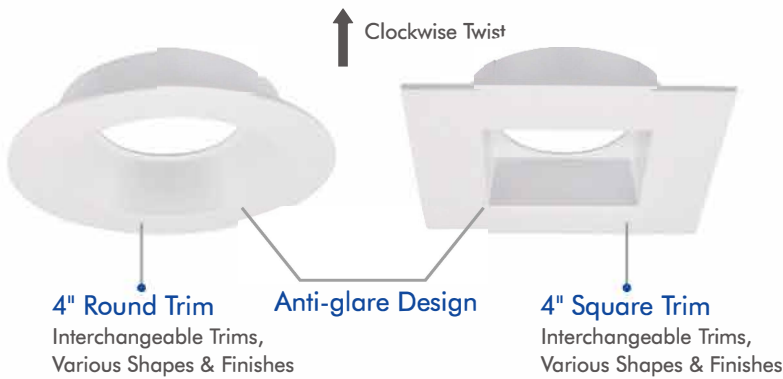

RA4-RT-MW Round Matte White

RA4-RT-MBK Round Matte Black

RA4-ST-MW Square Matte White

RA4-ST-MBK Square Matte Black

15_W	1000_{Lm}	40°	80_{CRI}
Wattage	Lumens	Beam Angle	Color Rendering Index