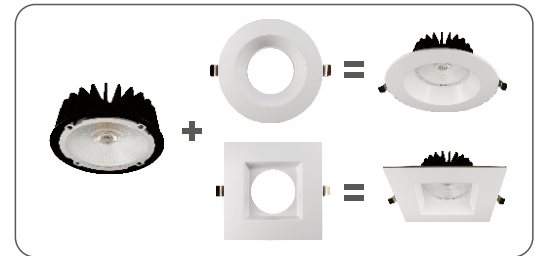

Beach

L I G H T I N G

2021 SUPPLEMENT

3.5" LED Regressed Fixture

Gimbal or fixed

Anti-glare, the light is the perfect choice for residential or commercial lighting applications.
Ideal for sloped ceilings, wall washing, highlight artwork, task or general lighting etc.

Trim Options

White

See Page 9 for New construction plates

Features

- **Adjustable CCT: 2700K, 3000K, 3500K, 4000K or 5000K**
- Flange less installation, provide a more high end looking
- The lamp body is made of aluminum and the heat sink is molded through die-casting and excellent thermal design
- The half-tone pre-buried frame design, flat plaster ceiling after the trim less installation and good anti-glare, setting off a warm and comfortable atmosphere
- It is a high-performance, easy to install residential or commercial grade down light solution that offers good light output, energy-efficiency and streamlined design
- Input voltage: AC 120V 50/60Hz
- Fast & easy to install-save on labor
- I.C. rated for direct contact with insulation
- No housing required
- LED technology fits anywhere you need general light source
- 100%-10% dimming capability, this fixture is compatible with industry standard TRIAC/ELV dimmers
- Lifetime rated for greater than 50,000 hours
- Anti-glare design

↑ Clockwise Twist

Anti-glare Design

24_W

Wattage

1800_{Lm}

Lumens

40°

Beam Angle

90_{CRI}

Color Rendering Index

Features

- **Die-Casted Interchangeable Trims**
- Round or Square, White or Black
- High performance Commercial Grade Fixture
- Fast & Easy to Install - Save on Labour
- IC Rated for direct contact with insulation
- No Housing Required
- Dimmable down to 10% with most standard Triac & ELV dimmers
- 50,000 hours life
- 5 Years Warranty
- Cut out Ø158mm