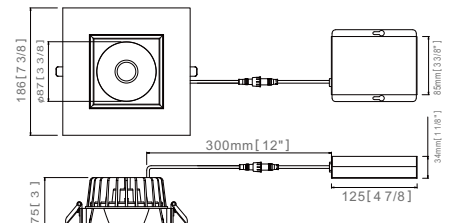

See Page 9 for New construction plates

Dimensions

Module

6" Round

6" Square

T4 Series. 90 Degree and 360 Degree rotation

T4S-IC-7W-3D90-MW

T4R-IC-7W-3D90-MW