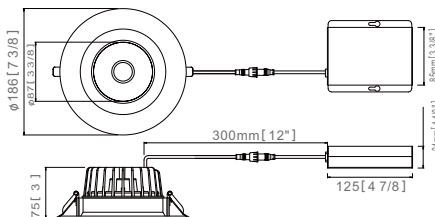

MODEL SHOWN:
R3.5R-IC-12W-5CCT-D90-MW

AVAILABLE:
R3.5RG-IC-12W-5CCT-D90-MW
R3.5S-IC-12W-5CCT-D90-MW
R3.5SG-IC-12W-5CCT-D90-MW

Styles

Sizes

3.5"
Ø111mm
12W
800Lm

- Durable aluminum body with adjustable gimbal or fixed aluminum body
- It is a high-performance, easy to install residential or commercial grade downlight solution that offers good light output, energy-efficiency and streamlined design
- Input voltage: AC 120V 50/60Hz
- Fast & easy to install-save on labour
- Color rendering index: 90
- 100%-10% dimming capability, this fixture is compatible with industry standard TRIAC/ELV dimmers
- Lifetime rated for greater than 50,000 hours
- Beam angle: 40°

See Page 9 for New construction plates

Dimensions

Module

6" Round

6" Square

T4 Series. 90 Degree and 360 Degree rotation

T4S-IC-7W-3D90-MW

T4R-IC-7W-3D90-MW