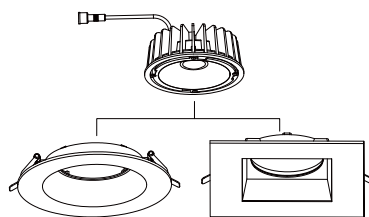

90_{CRI}

Color Rendering Index

Features

- **Die-Casted Interchangeable Trims**
- Round or Square, White or Black
- High performance Commercial Grade Fixture
- Fast & Easy to Install - Save on Labour
- IC Rated for direct contact with insulation
- No Housing Required
- Dimmable down to 10% with most standard Triac & ELV dimmers
- 50,000 hours life
- 5 Years Warranty
- Cut out Ø158mm

See Page 9 for New construction plates

Dimensions

Module

6" Round

6" Square

T4 Series. 90 Degree and 360 Degree rotation

T4S-IC-7W-3D90-MW

T4R-IC-7W-3D90-MW