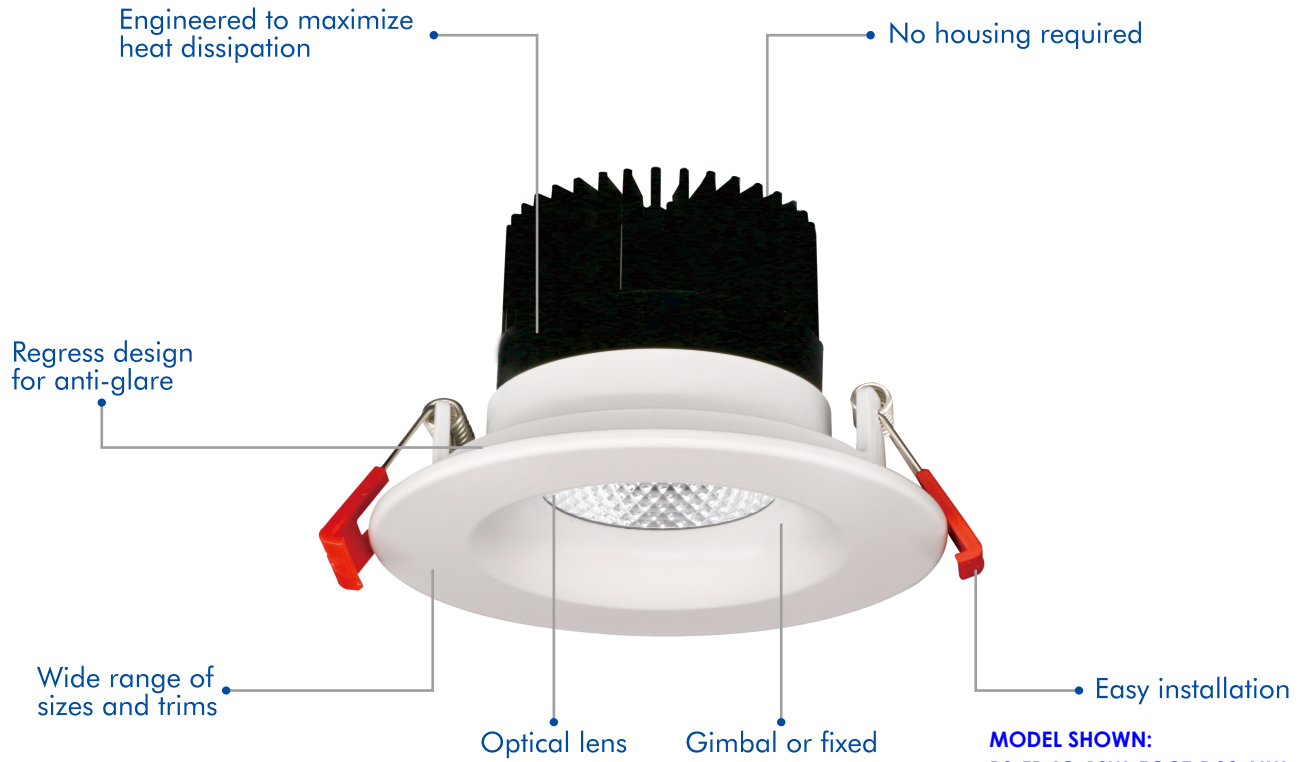

Beach

L I G H T I N G

2021 SUPPLEMENT

3.5" LED Regressed Fixture

Gimbal or fixed

Anti-glare, the light is the perfect choice for residential or commercial lighting applications.
Ideal for sloped ceilings, wall washing, highlight artwork, task or general lighting etc.

MODEL SHOWN:
R3.5R-IC-12W-5CCT-D90-MW

AVAILABLE:
R3.5RG-IC-12W-5CCT-D90-MW
R3.5S-IC-12W-5CCT-D90-MW
R3.5SG-IC-12W-5CCT-D90-MW

Styles

Sizes

3.5"
Ø111mm
12W
800Lm

- Durable aluminum body with adjustable gimbal or fixed aluminum body
- It is a high-performance, easy to install residential or commercial grade downlight solution that offers good light output, energy-efficiency and streamlined design
- Input voltage: AC 120V 50/60Hz
- Fast & easy to install-save on labour
- Color rendering index: 90
- 100%-10% dimming capability, this fixture is compatible with industry standard TRIAC/ELV dimmers
- Lifetime rated for greater than 50,000 hours
- Beam angle: 40°

Trim Options

White

See Page 9 for New construction plates

Features

- **Adjustable CCT: 2700K, 3000K, 3500K, 4000K or 5000K**
- Flange less installation, provide a more high end looking
- The lamp body is made of aluminum and the heat sink is molded through die-casting and excellent thermal design
- The half-tone pre-buried frame design, flat plaster ceiling after the trim less installation and good anti-glare, setting off a warm and comfortable atmosphere
- It is a high-performance, easy to install residential or commercial grade down light solution that offers good light output, energy-efficiency and streamlined design
- Input voltage: AC 120V 50/60Hz
- Fast & easy to install-save on labor
- I.C. rated for direct contact with insulation
- No housing required
- LED technology fits anywhere you need general light source
- 100%-10% dimming capability, this fixture is compatible with industry standard TRIAC/ELV dimmers
- Lifetime rated for greater than 50,000 hours
- Anti-glare design