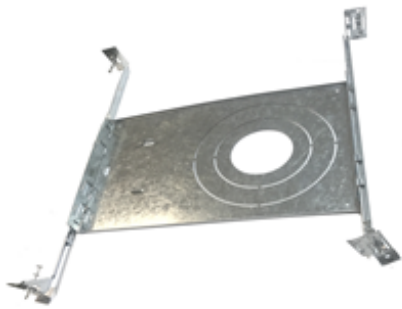

T4S4-IC-20W-3D90-MW

Quad
Square or Round
20 watt
1400 Lumens
Remodel applications only

NEW

Compatible New Construction Plates

R3.5-NC

3.5 Inch New construction Plate

Compatible with R3.5 Series

RA3.5 Series