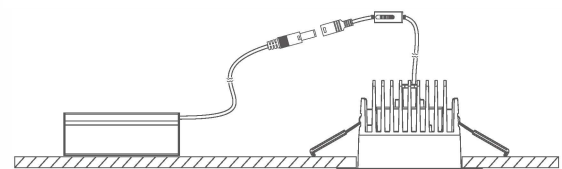

Installation (Spring Clips)

Cut out: 3-3/4" (95mm) LED Module and Driver

See Page 9 for New construction plates