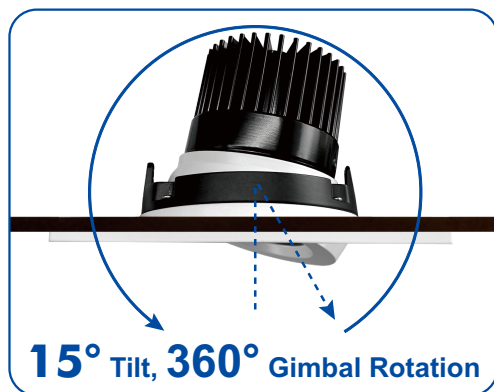

Dimensions