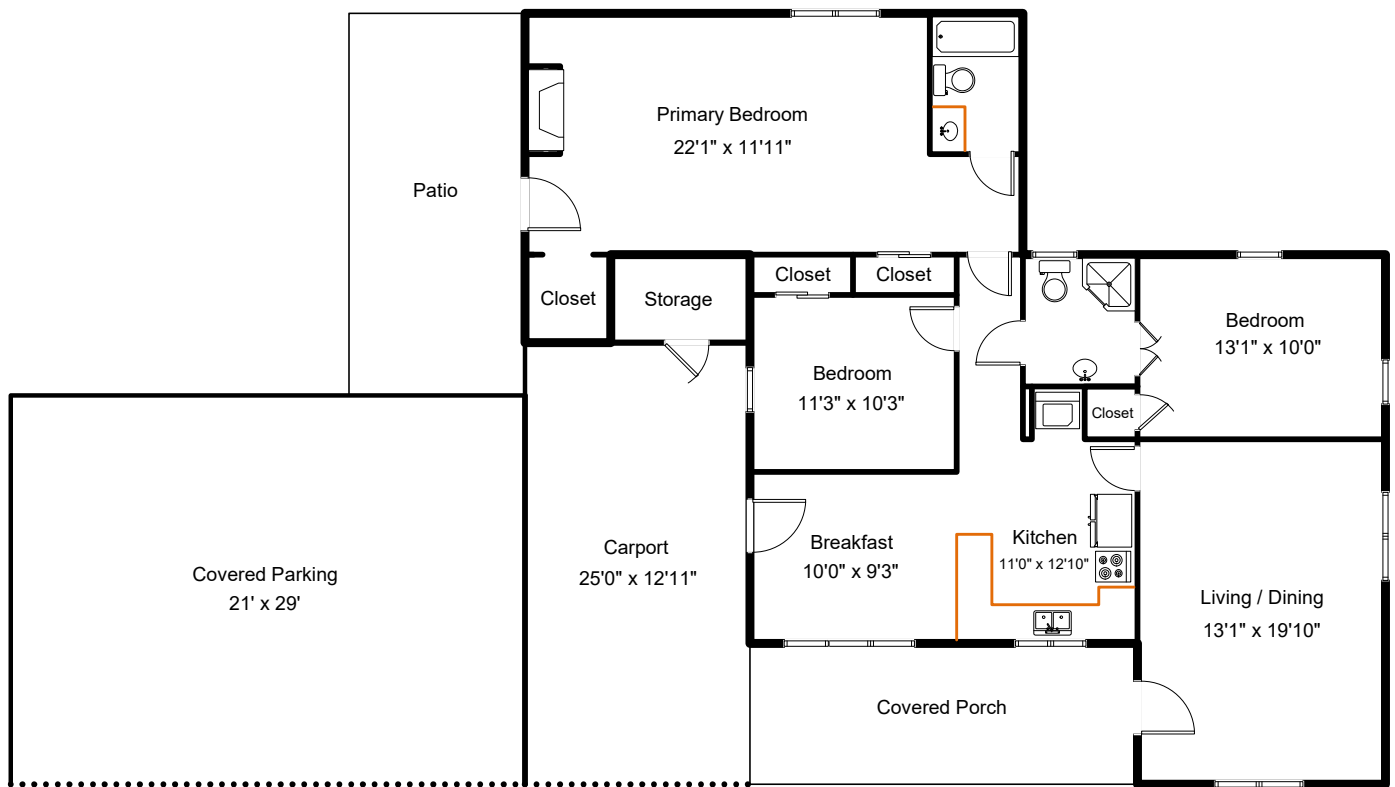

902 Wright Avenue

Total Heated Living Area is 1344sf

Room dimensions are approximate, measured to net livable area. Symbols on sketch (stairs, doors, windows, utilities) are for placement, not to scale. Sketch is for marketing and informational purposes and is approximate representation of home floor plan.